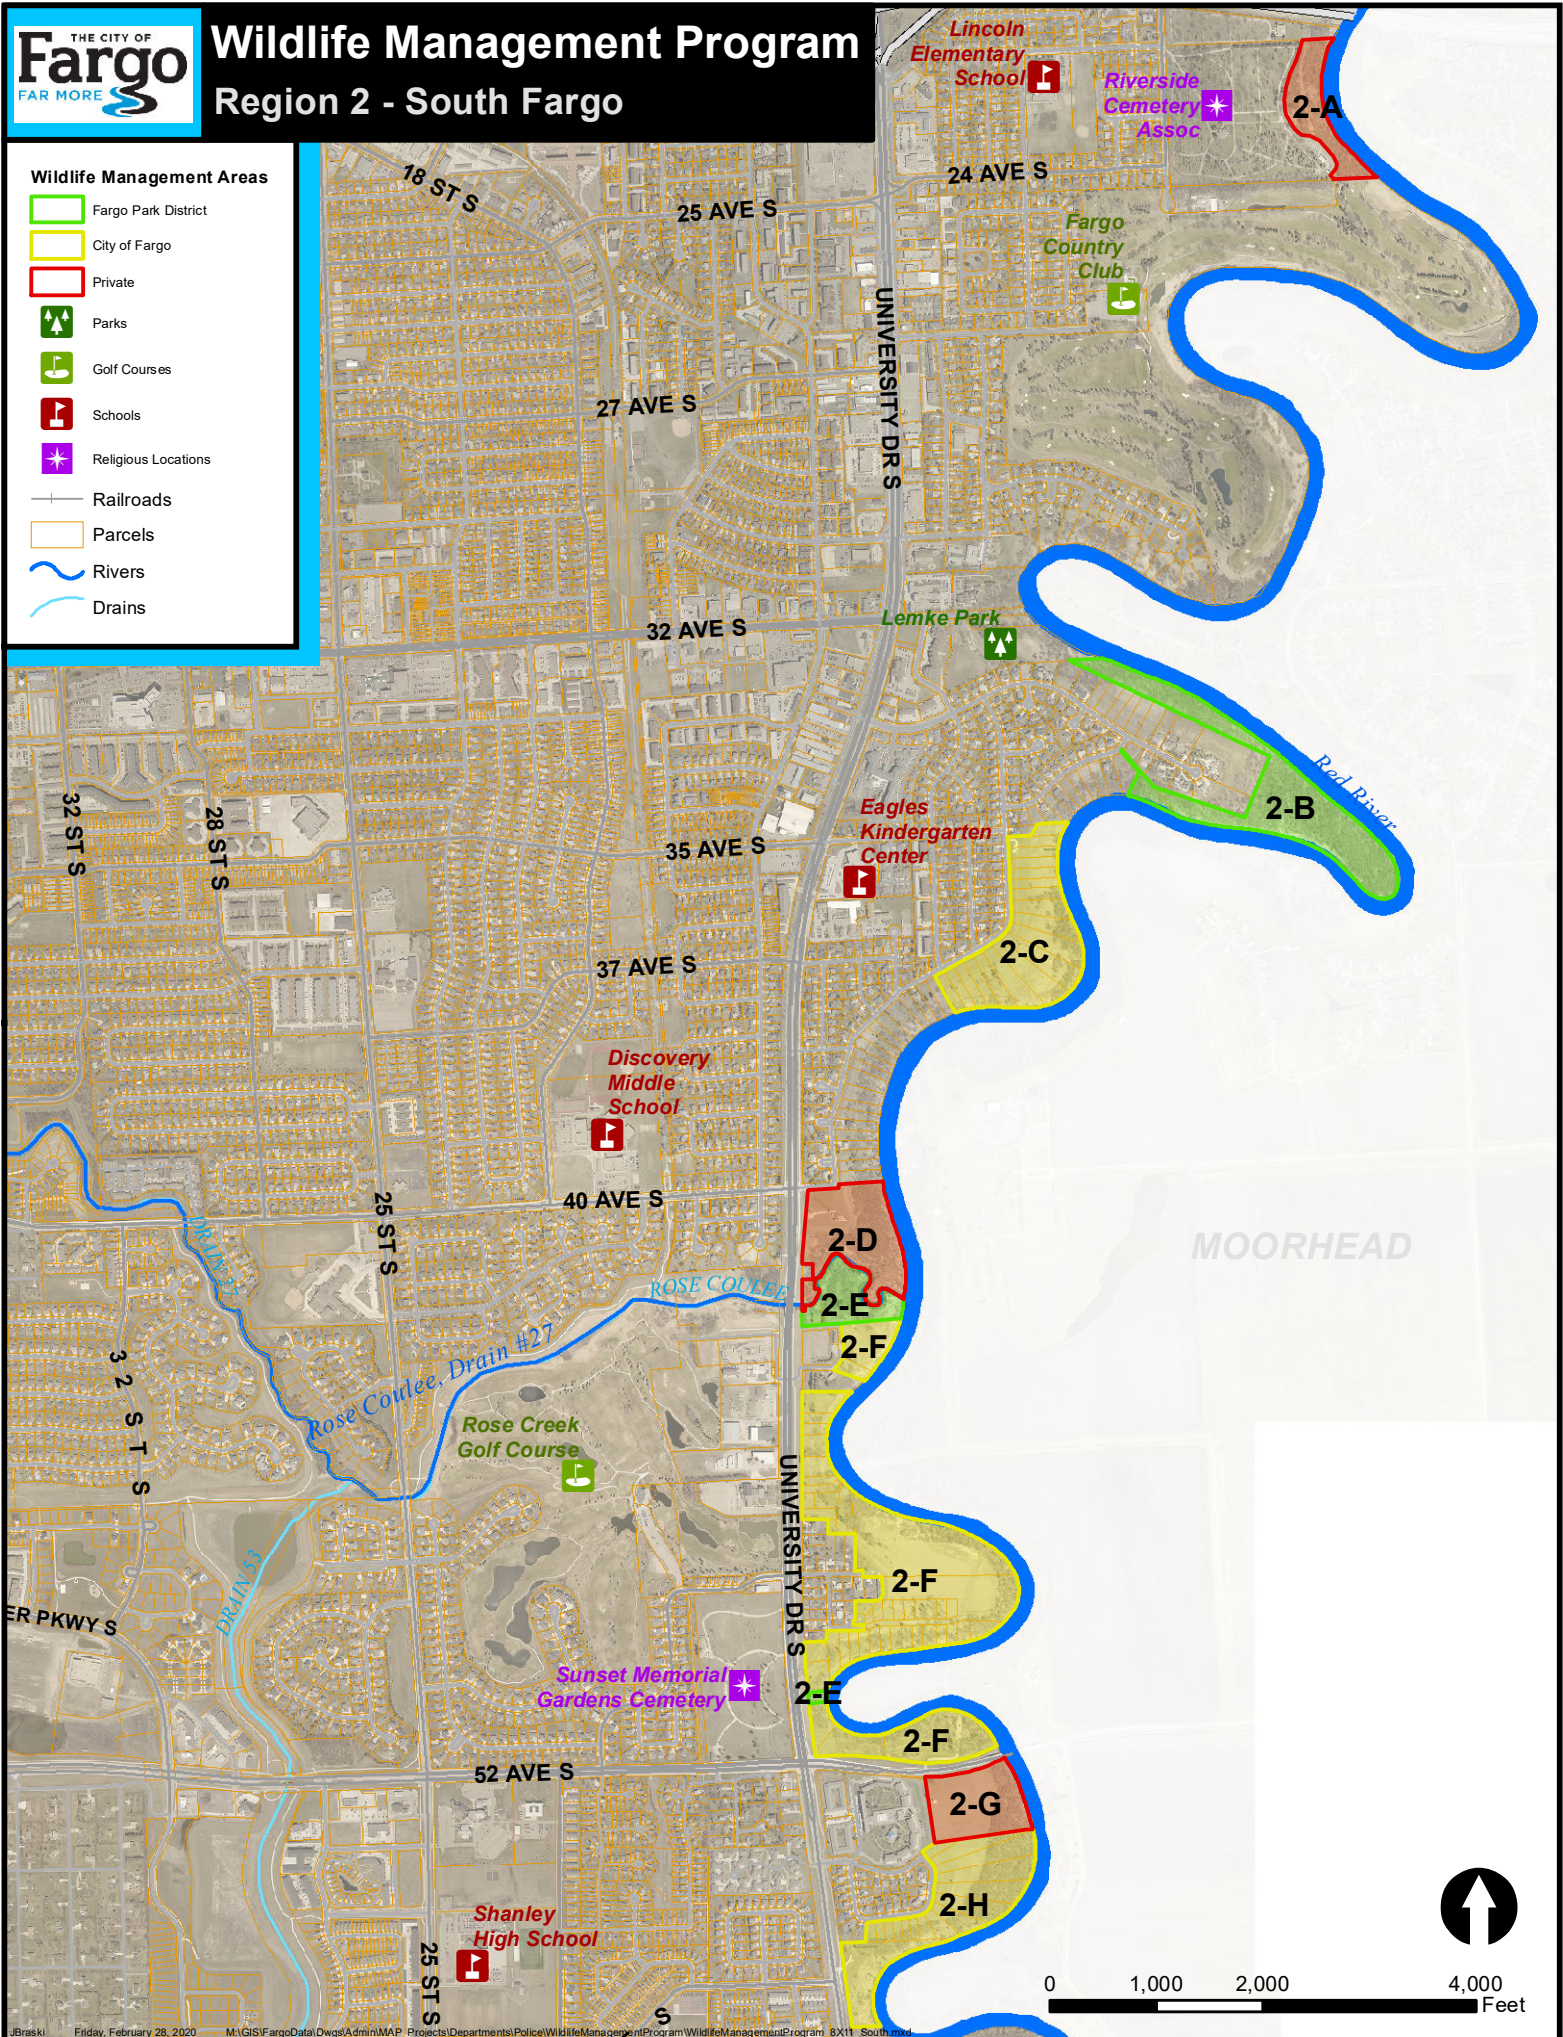

Wildlife Management Areas

- Fargo Park District
- City of Fargo
- Private
- ▲ Parks
- ⌂ Golf Courses
- ⌂ Schools
- ✦ Religious Locations
- Railroads
- Parcels
- Rivers
- Drains

MOORHEAD