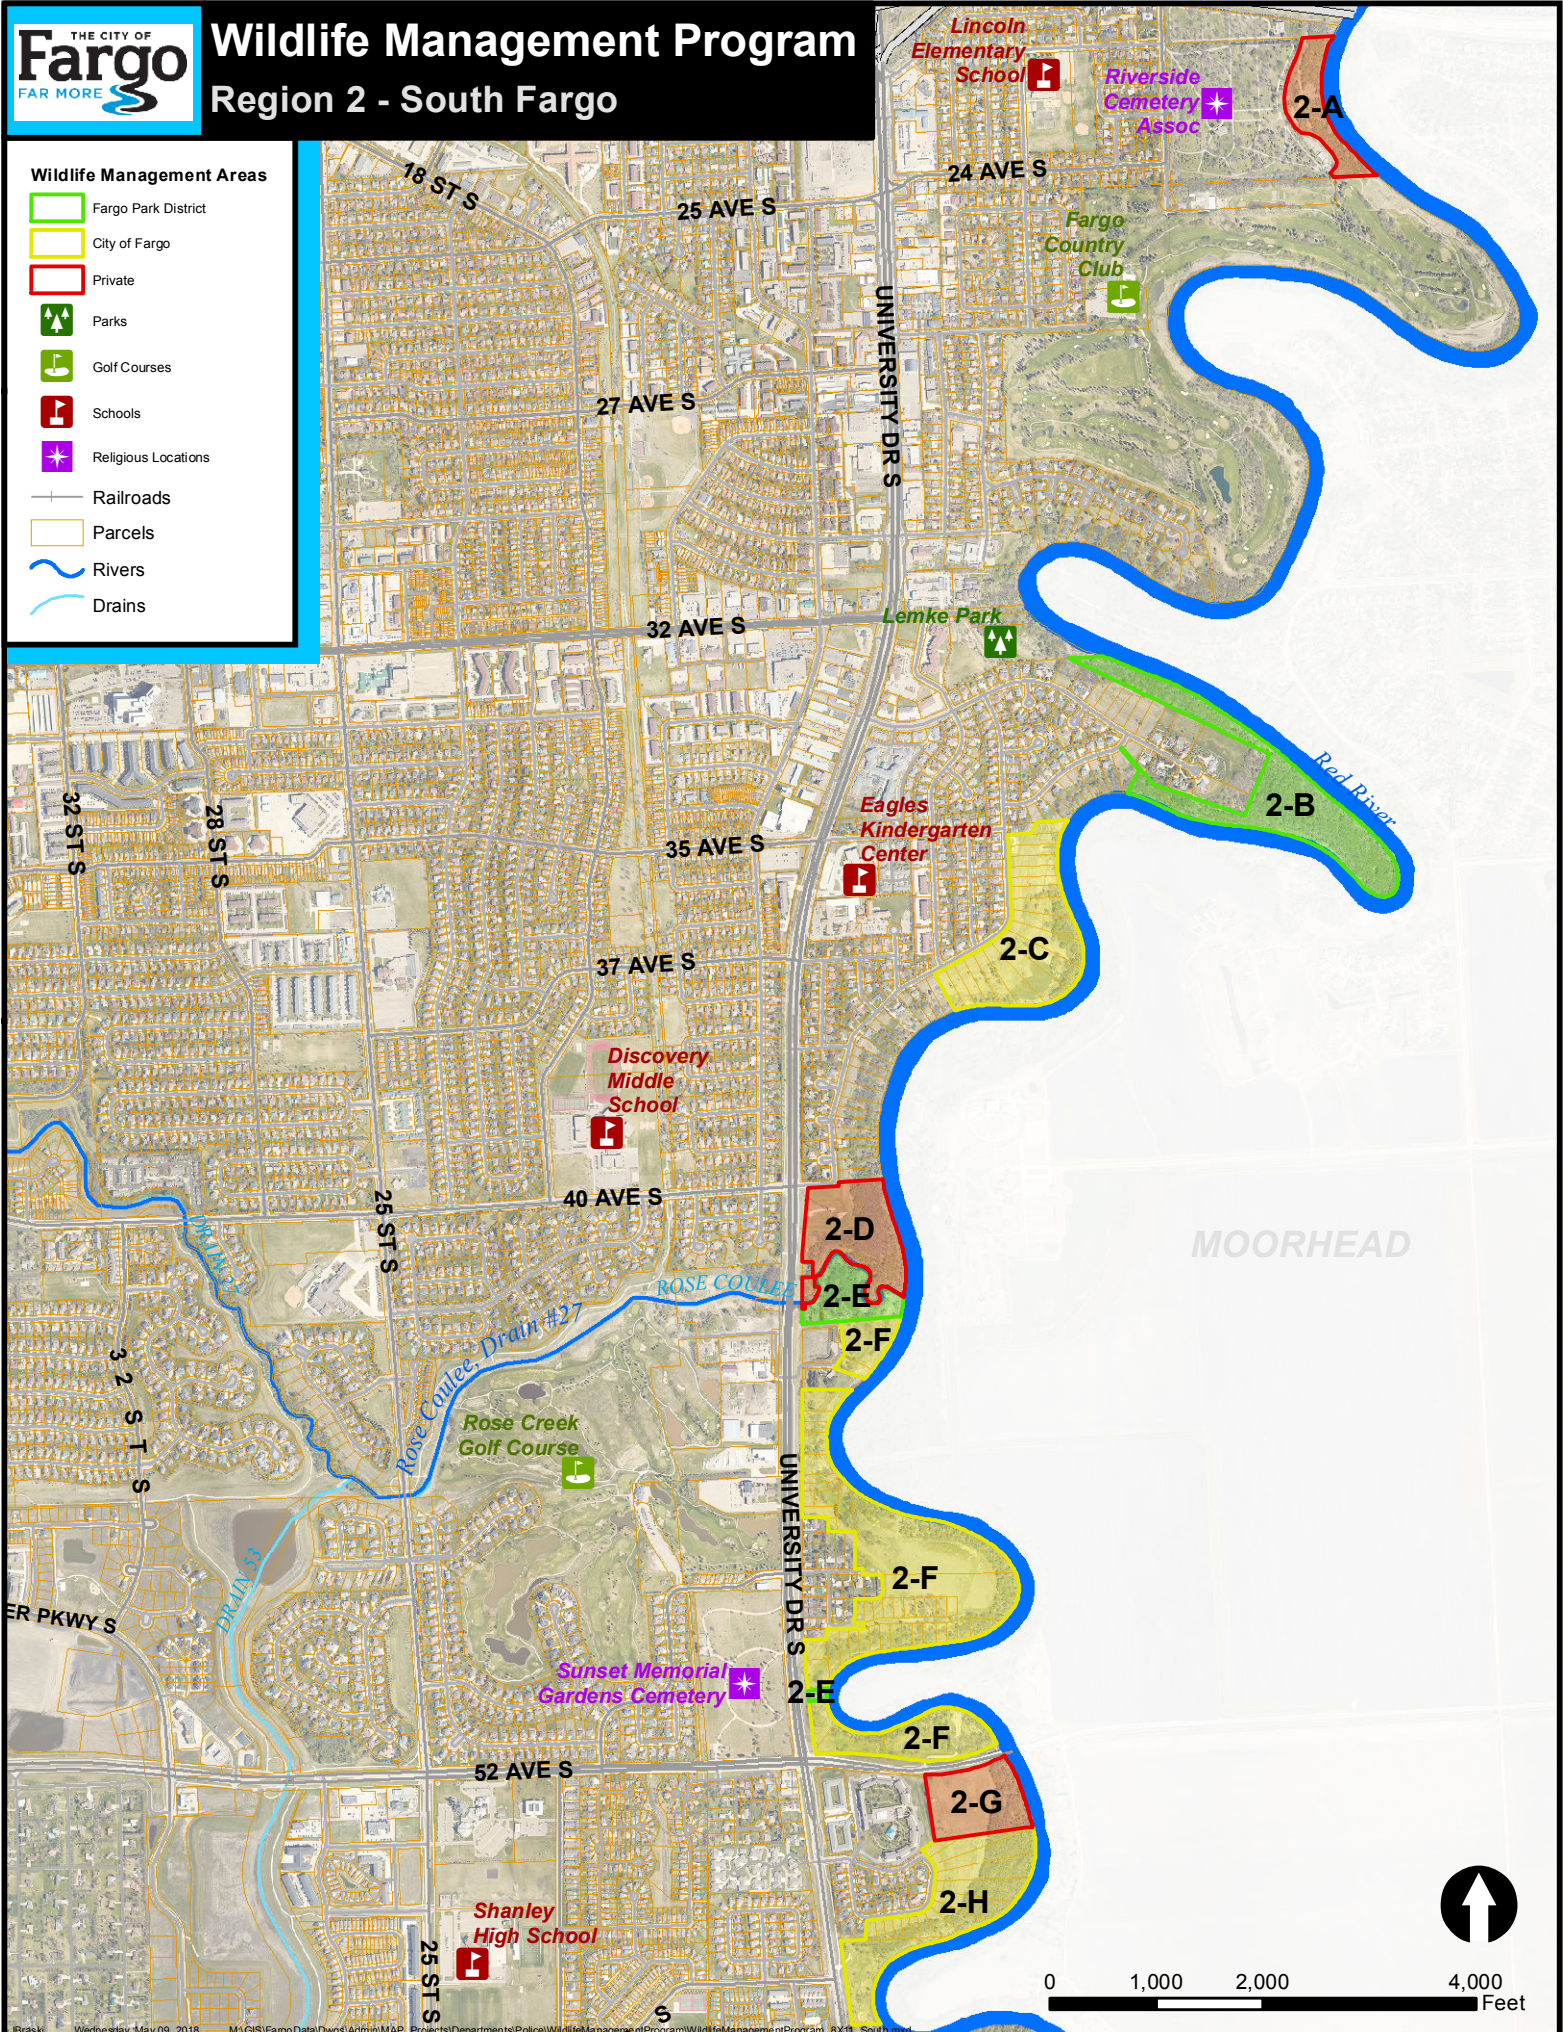

**Wildlife Management Areas**

- Fargo Park District
- City of Fargo
- Private
- Parks
- Golf Courses
- Schools
- Religious Locations
- Railroads
- Parcels
- Rivers
- Drains

MOORHEAD