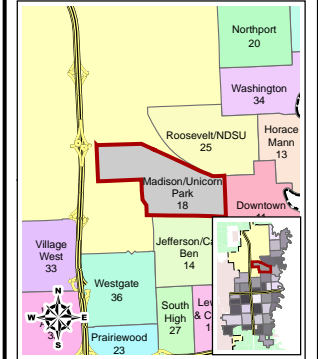

City of Fargo Madison/Unicorn Park Neighborhood Index Sheet #18