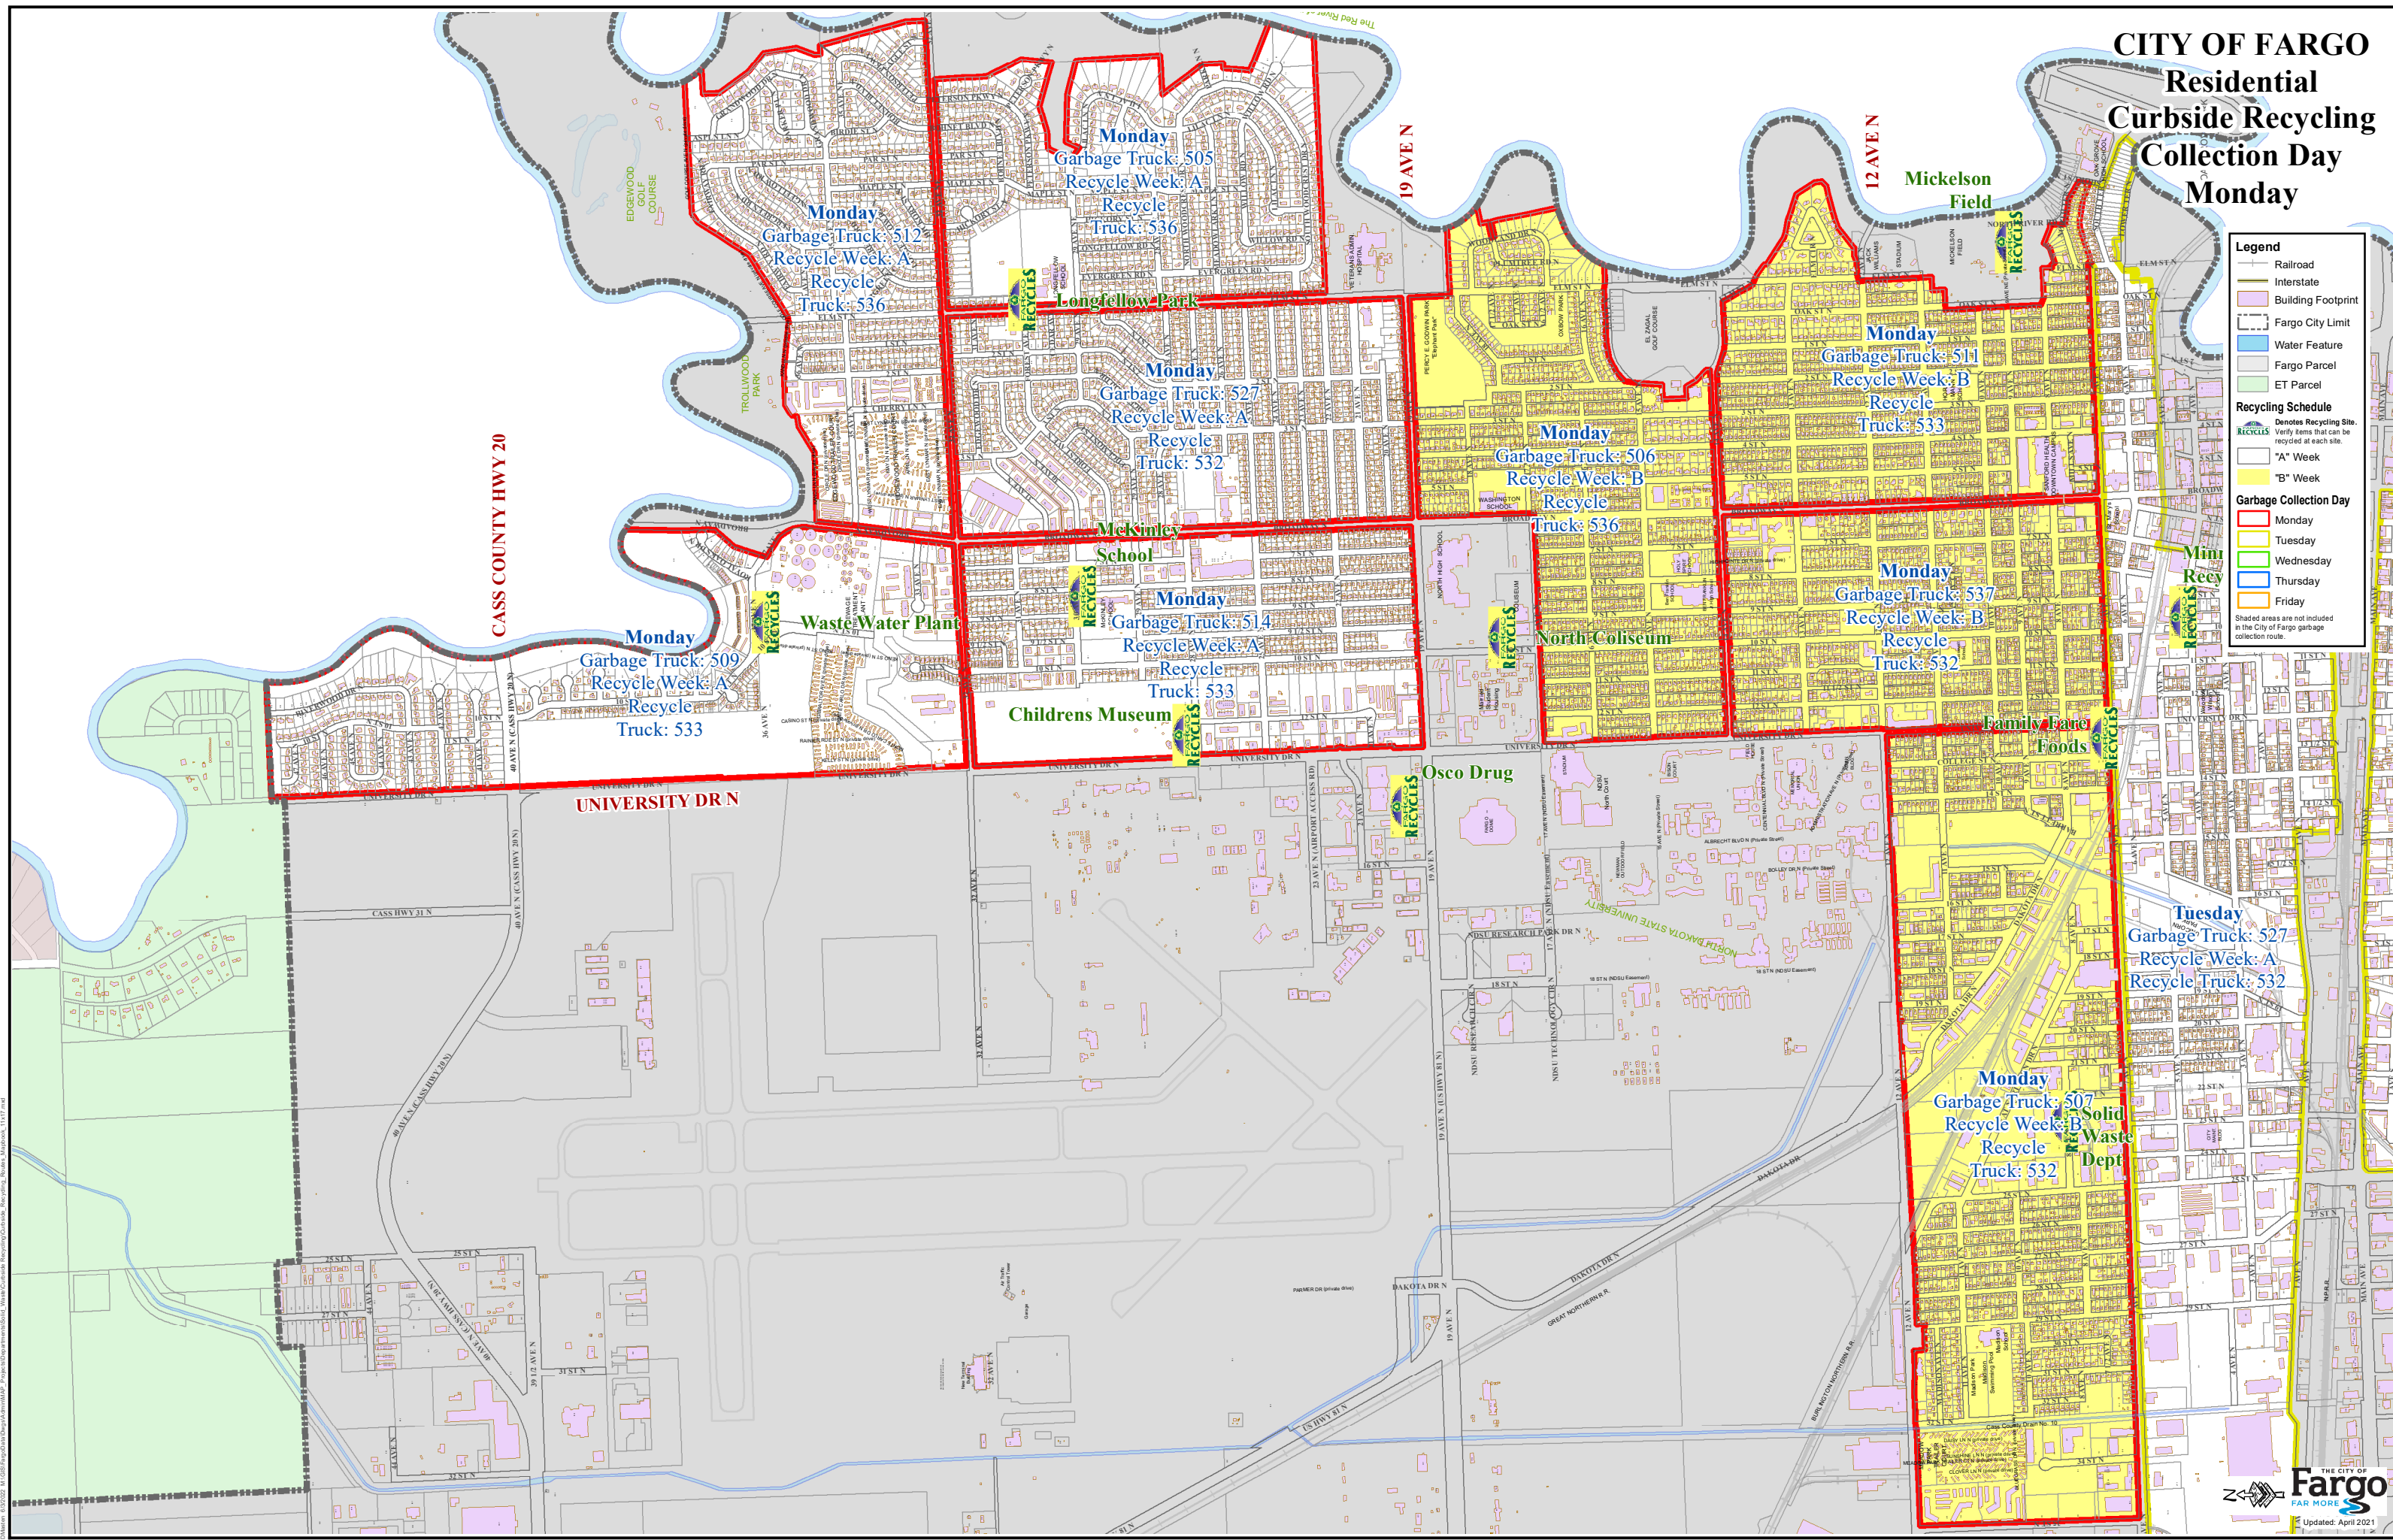

### Monday

**Legend**

- Railroad
- Interstate
- Building Footprint
- Fargo City Limit
- Water Feature
- Fargo Parcel
- ET Parcel

**Recycling Schedule**

- Denotes Recycling Site. Verify items that can be recycled at each site.
- "A" Week
- "B" Week