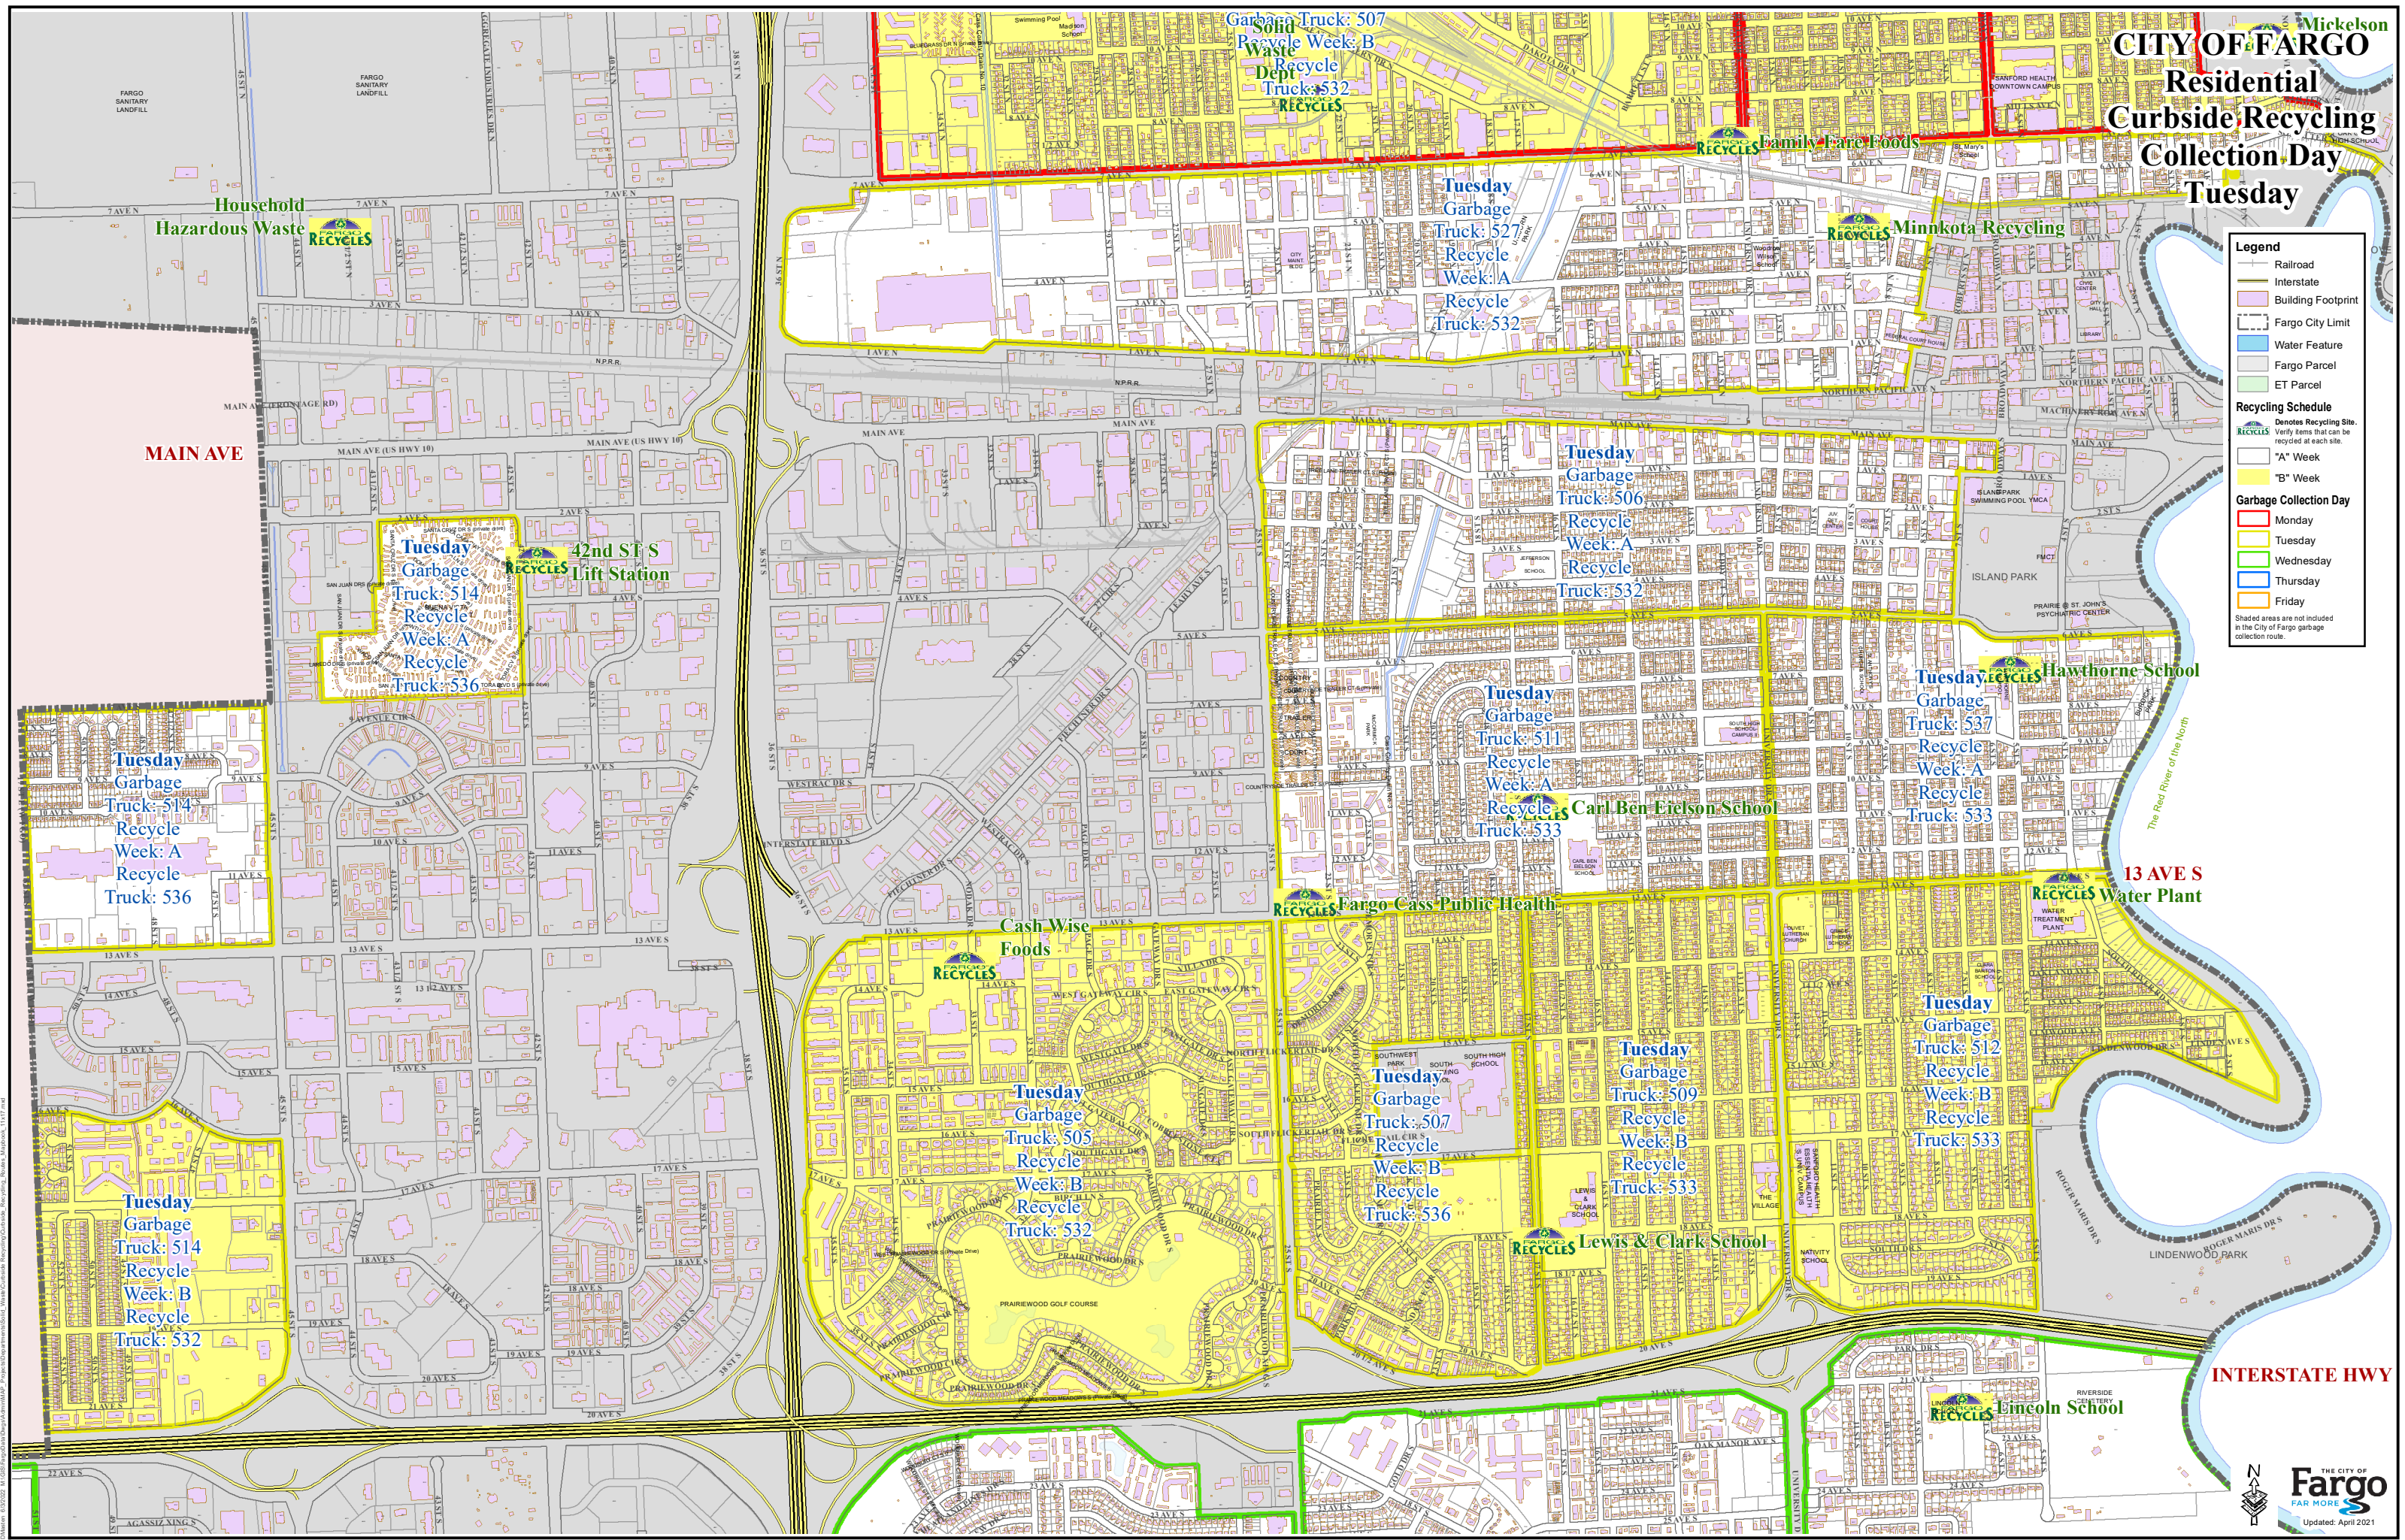

### Tuesday

**Legend**

- Railroad
- Interstate
- Building Footprint
- Fargo City Limit
- Water Feature
- Fargo Parcel
- ET Parcel

**Recycling Schedule**

- Denotes Recycling Site. Verify items that can be recycled at each site.
- "A" Week
- "B" Week