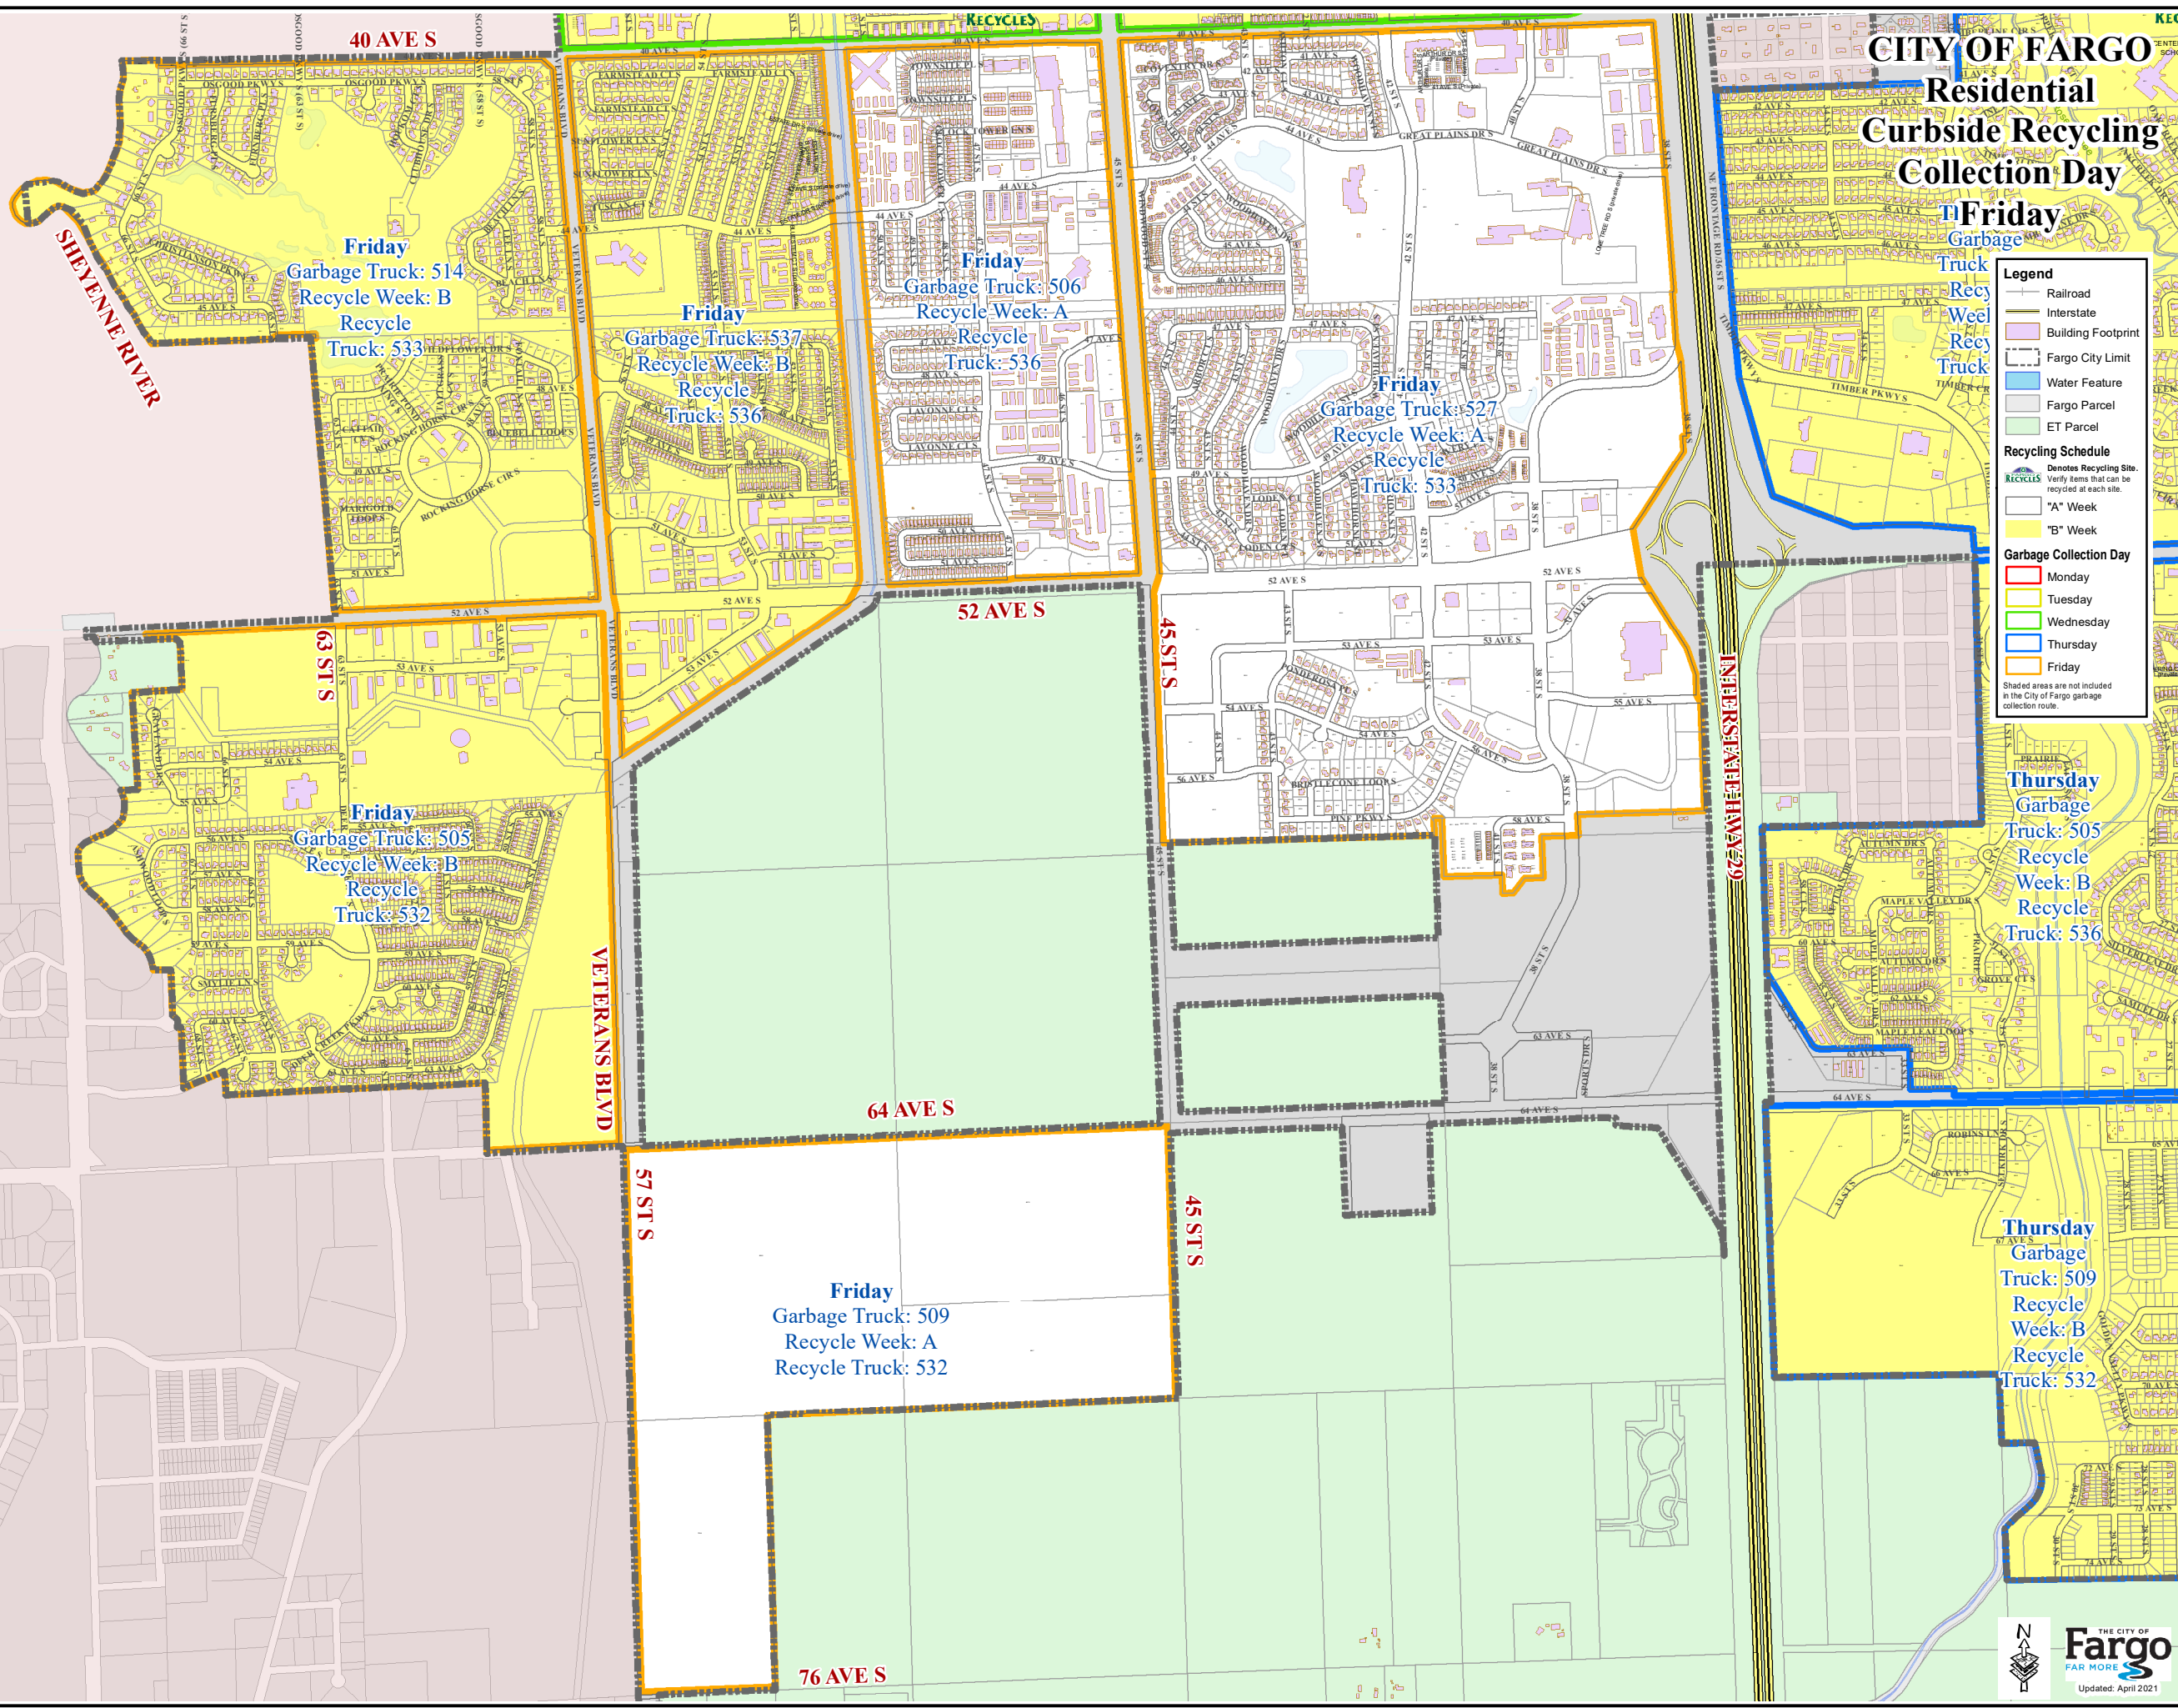

CITY OF FARGO

Residential Curbside Recycling Collection Day

Legend

- Railroad
- Interstate
- Building Footprint
- Fargo City Limit
- Water Feature
- Fargo Parcel
- ET Parcel

Recycling Schedule

- Denotes Recycling Site. Verify items that can be recycled at each site.
- "A" Week
- "B" Week

Garbage Collection Day

- Monday
- Tuesday
- Wednesday
- Thursday
- Friday

Shaded areas are not included in the City of Fargo garbage collection route.

Friday
Garbage Truck: 514
Recycle Week: B
Recycle Truck: 533

Friday
Garbage Truck: 537
Recycle Week: B
Recycle Truck: 536

Friday
Garbage Truck: 506
Recycle Week: A
Recycle Truck: 536

Friday
Garbage Truck: 527
Recycle Week: A
Recycle Truck: 533

Friday
Garbage Truck: 505
Recycle Week: B
Recycle Truck: 532

Friday
Garbage Truck: 509
Recycle Week: A
Recycle Truck: 532

Thursday
Garbage Truck: 505
Recycle Week: B
Recycle Truck: 536

Thursday
Garbage Truck: 509
Recycle Week: B
Recycle Truck: 532