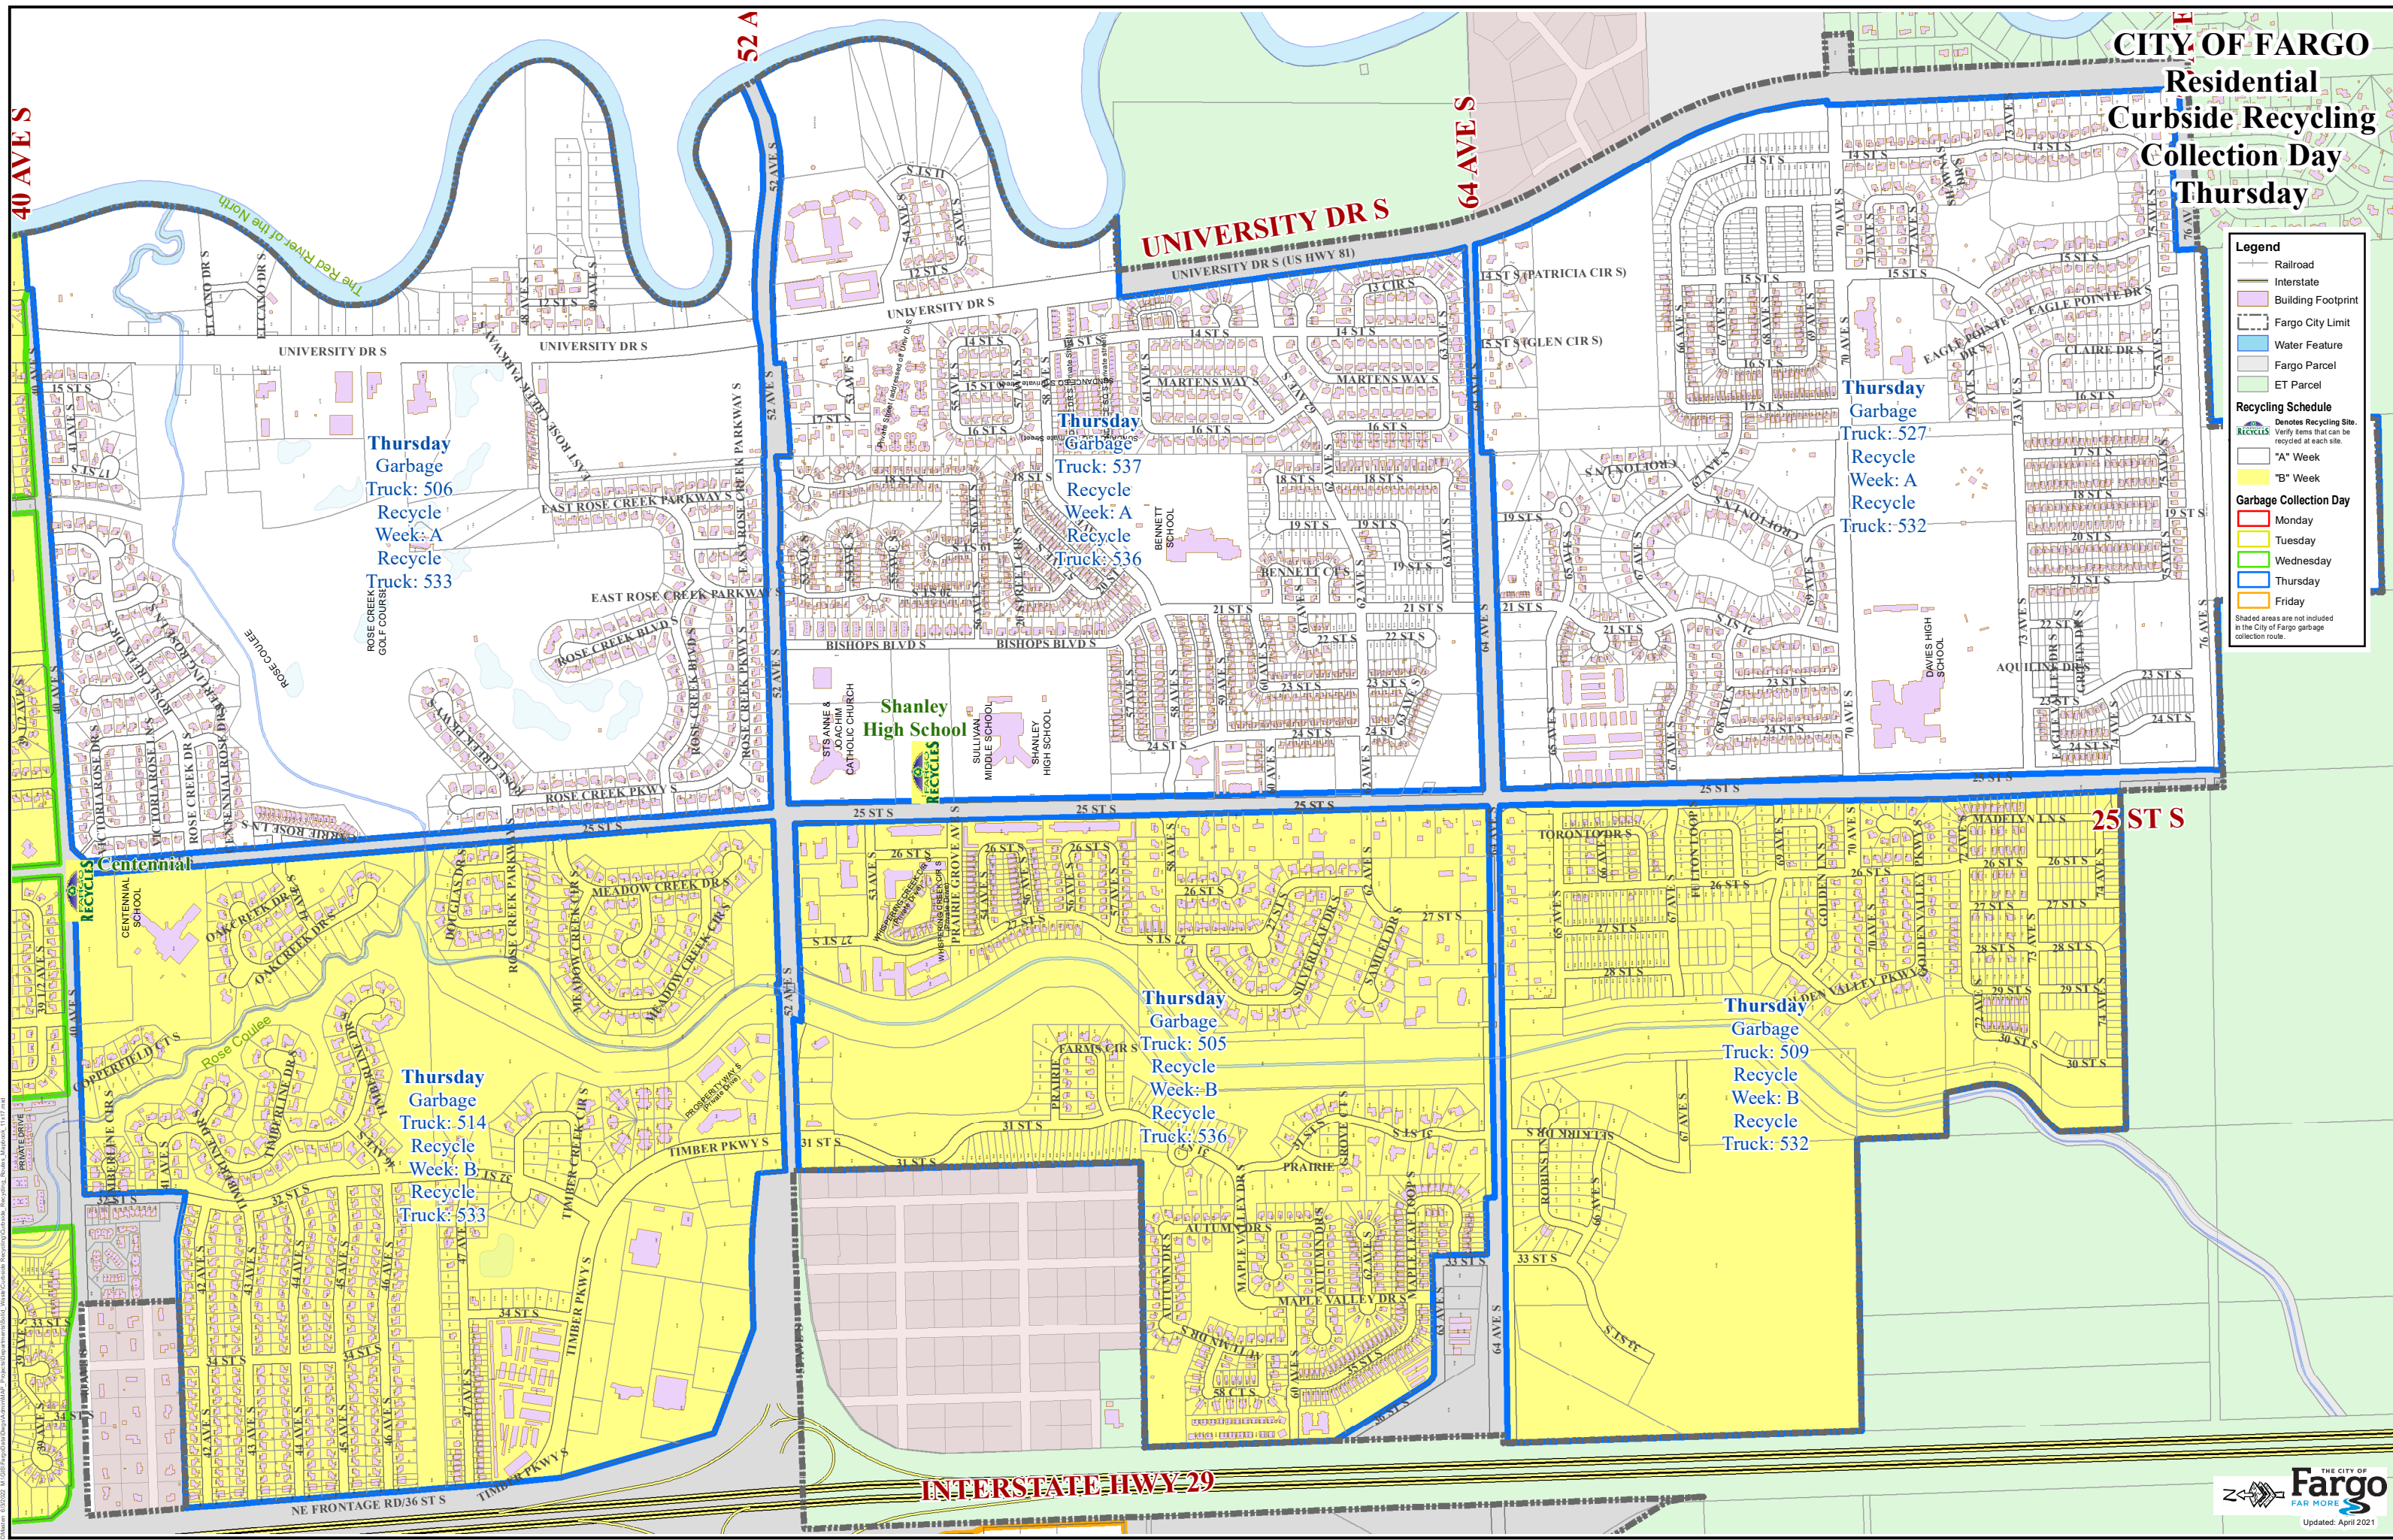

CITY OF FARGO Residential Curbside Recycling Collection Day Thursday

40 AVE S

52 A

64 AVE S

76 AVE S

25 ST S

INTERSTATE HWY 29

Thursday
Garbage
Truck: 506
Recycle
Week: A
Recycle
Truck: 533

Thursday
Garbage
Truck: 537
Recycle
Week: A
Recycle
Truck: 536

Thursday
Garbage
Truck: 527
Recycle
Week: A
Recycle
Truck: 532

Thursday
Garbage
Truck: 514
Recycle
Week: B
Recycle
Truck: 533

Thursday
Garbage
Truck: 505
Recycle
Week: B
Recycle
Truck: 536

Thursday
Garbage
Truck: 509
Recycle
Week: B
Recycle
Truck: 532

Legend

- Railroad
- Interstate
- Building Footprint
- Fargo City Limit
- Water Feature
- Fargo Parcel
- ET Parcel

Recycling Schedule

- Denotes Recycling Site. Verify items that can be recycled at each site.
- "A" Week
- "B" Week

Garbage Collection Day

- Monday
- Tuesday
- Wednesday
- Thursday
- Friday

Shaded areas are not included in the City of Fargo garbage collection route.