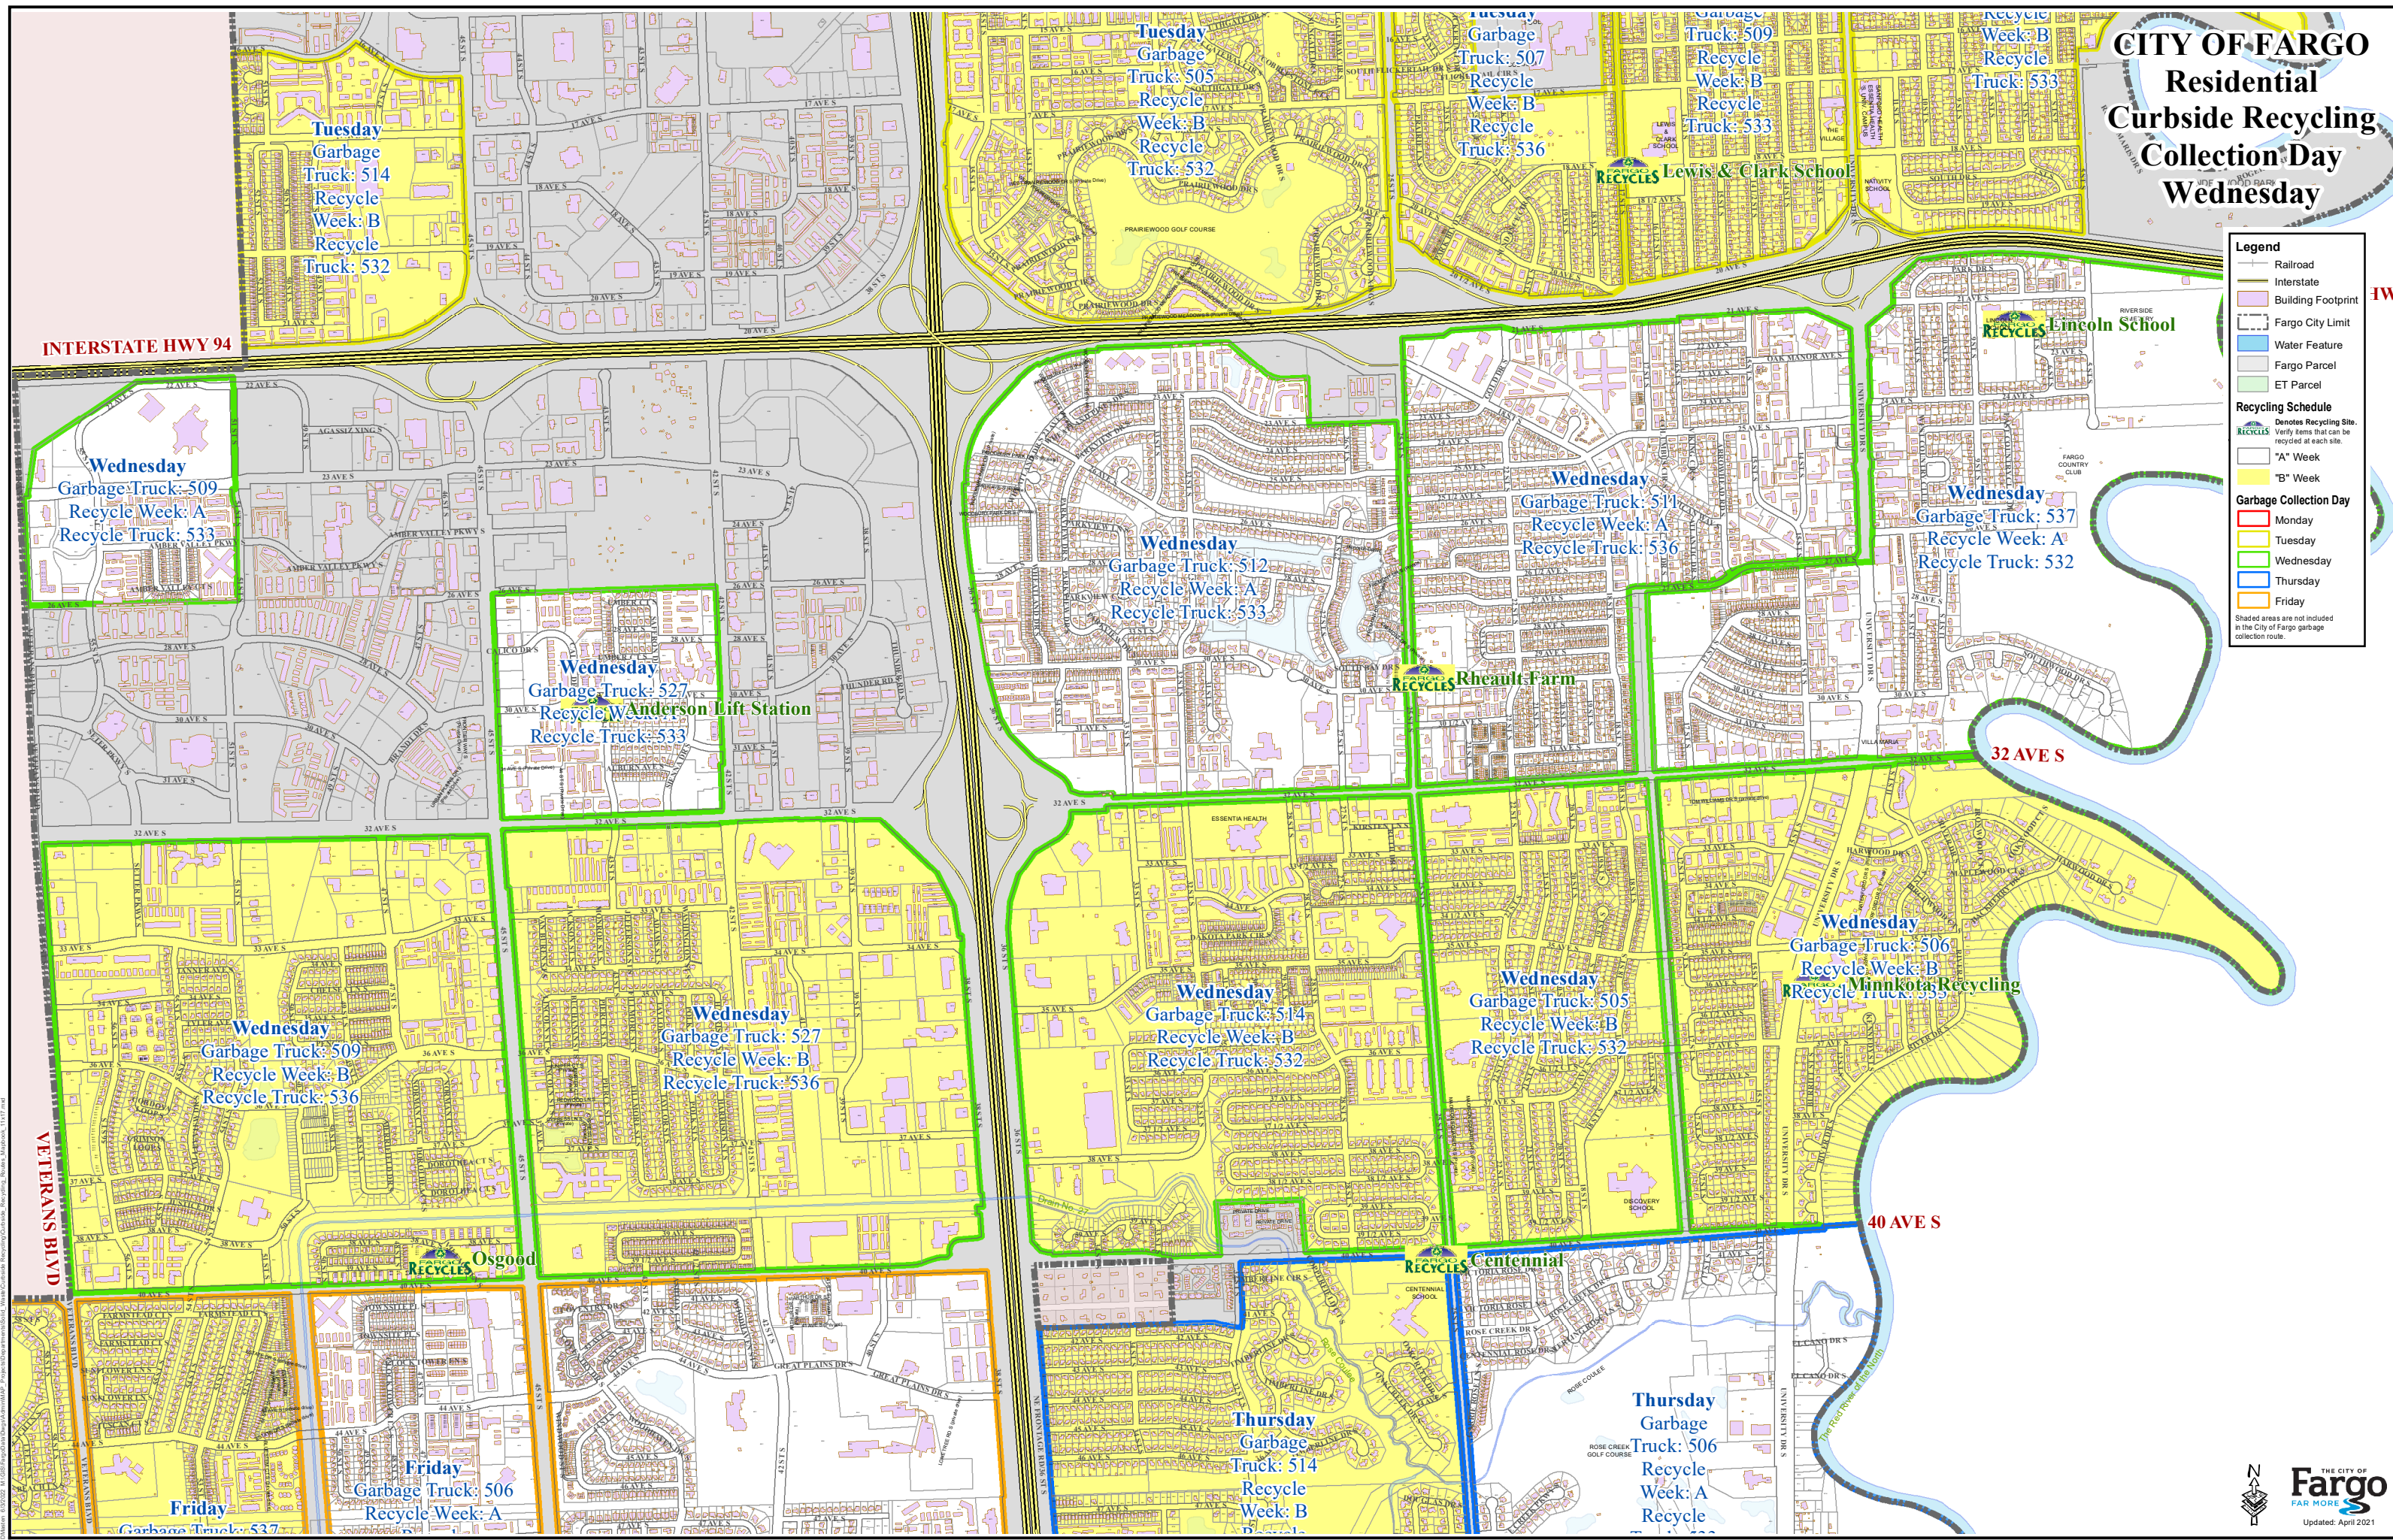

### Wednesday

**Legend**

- Railroad
- Interstate
- Building Footprint
- Fargo City Limit
- Water Feature
- Fargo Parcel
- ET Parcel

**Recycling Schedule**

- Denotes Recycling Site. Verify items that can be recycled at each site.
- "A" Week
- "B" Week