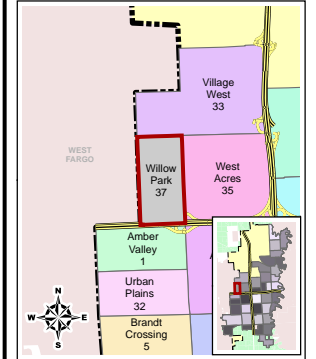

City of Fargo

Willow Park Neighborhood

Index Sheet #37

Legend

- Public Pre School
- Elementary School
- Middle School
- High School
- Private School
- College
- Church
- Cemetery
- Park
- Public Swimming Pool
- Recreation Trail
- Bike Path
- Area Attraction
- Event Center
- Fire Station
- Government Building
- Hospital
- Library
- Police Station
- Sports Complex
- Transportation
- MAT Bus Stop
- MAT Bus Route
- Railroad
- Airport
- Interstate
- Water Feature
- Building Footprint
- Fargo City Limit Line
- Fargo ET Line

Land Use

- High Density Residential
- Commercial
- Low Density Residential
- Public And Institutional
- Industrial
- Mixed Use
- Vacant
- Other