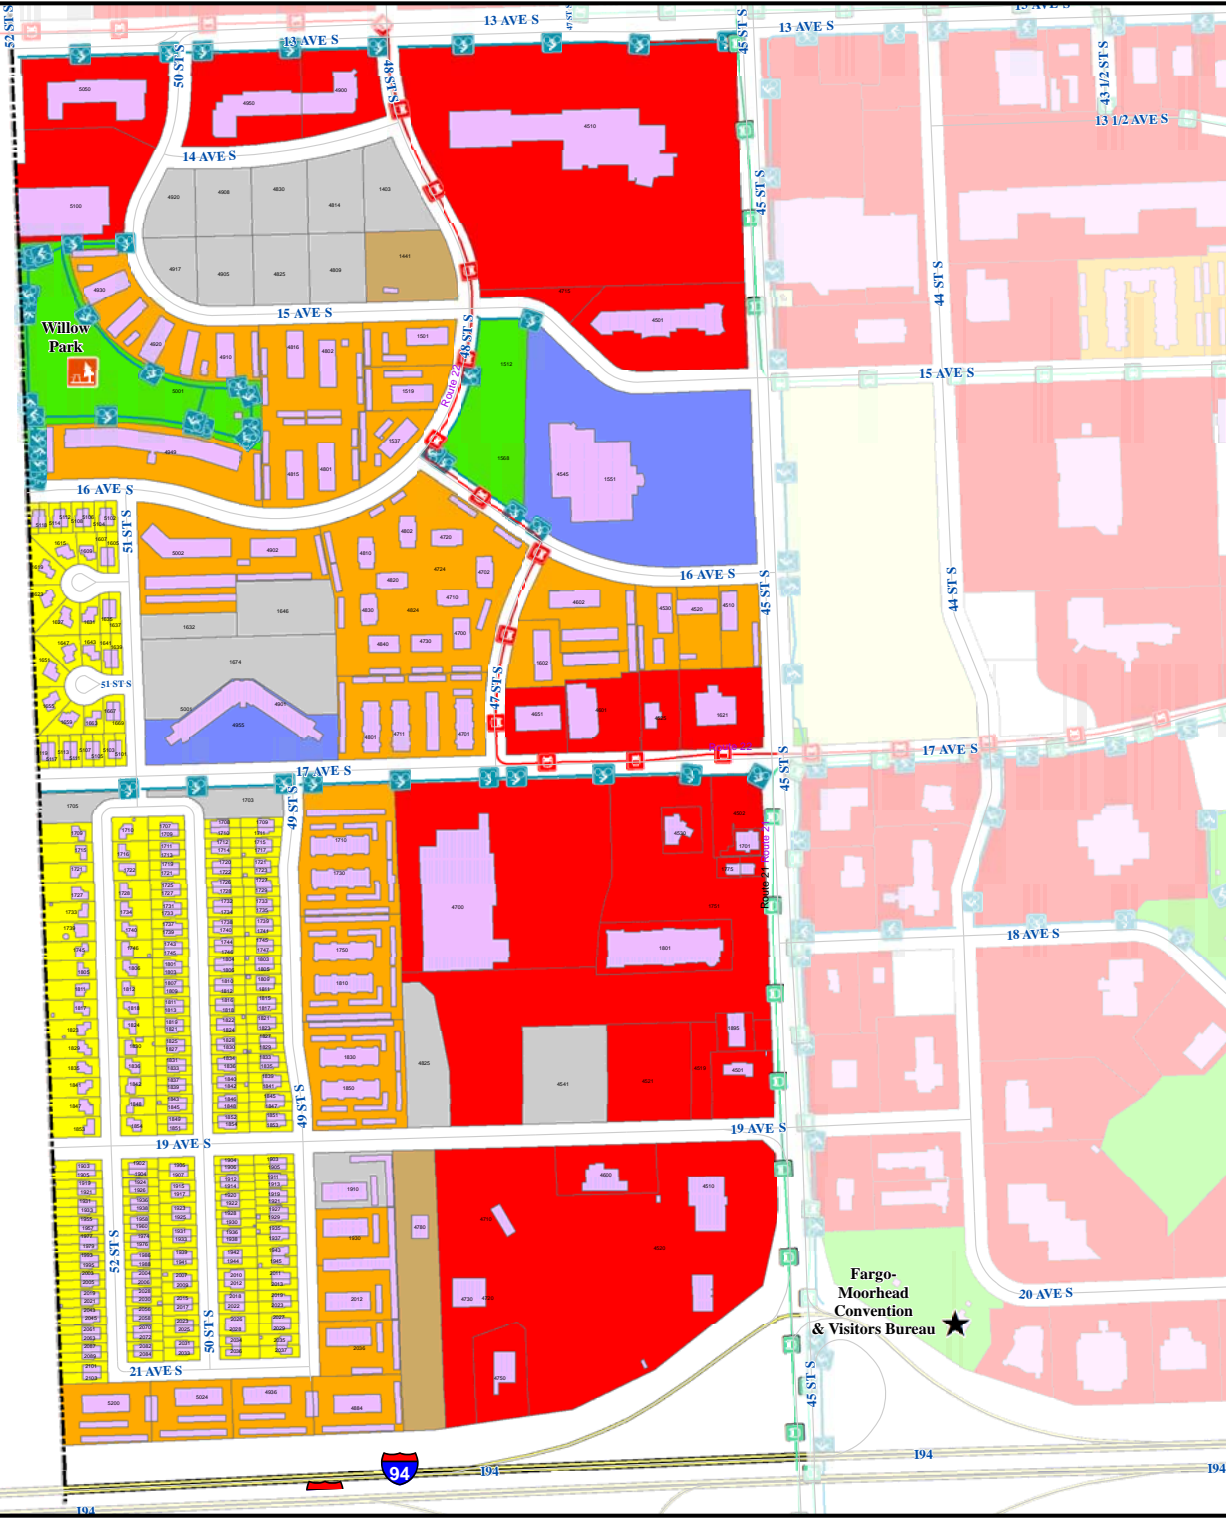

City of Fargo

Willow Park Neighborhood

Index Sheet #37

Legend

- Public Pre School
- Elementary School
- Middle School
- High School
- Private School
- College
- Church
- Cemetery
- Park
- Public Swimming Pool
- Recreation Trail
- Bike Path
- Area Attraction
- Event Center
- Fire Station
- Government Building
- Hospital
- Library
- Police Station
- Sports Complex
- Transportation
- MAT Bus Stop
- MAT Bus Route
- Railroad
- Airport
- Interstate
- Water Feature
- Building Footprint
- Fargo City Limit Line
- Fargo ET Line

Land Use

- High Density Residential
- Commercial
- Low Density Residential
- Public And Institutional
- Industrial
- Mixed Use
- Vacant
- Other