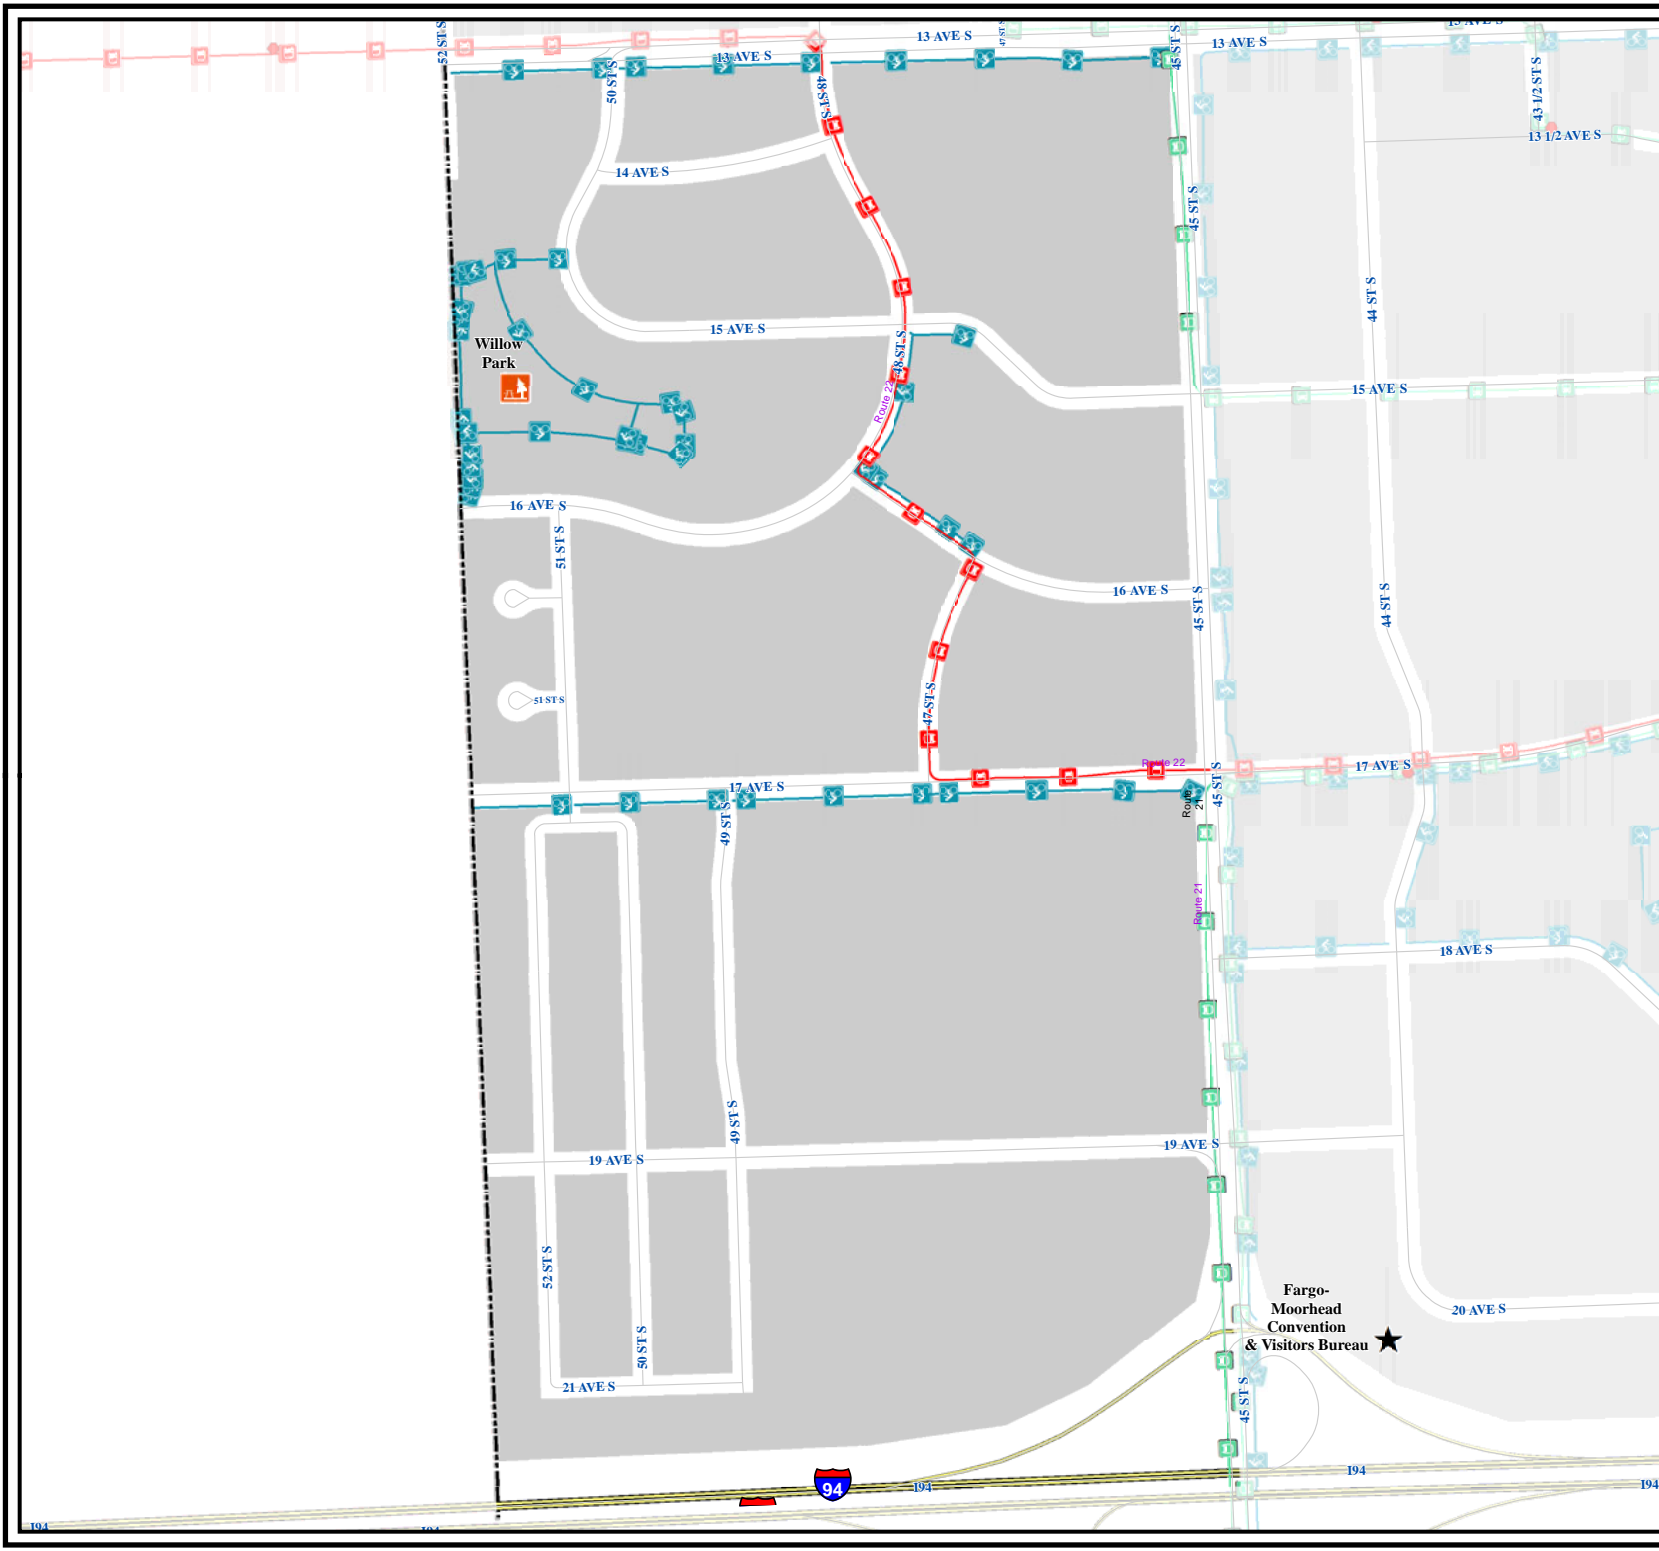

# City of Fargo Willow Park Neighborhood Index Sheet #37

- ### Legend
- Public Pre School
  - Elementary School
  - Middle School
  - High School
  - Private School
  - College
  - Church
  - Cemetery
  - Golf Course
  - Park
  - Public Swimming Pool
  - Recreation Trail
  - Bike Path
  - Area Attraction
  - Event Center
  - Fire Station
  - Government Building
  - Hospital
  - Library
  - Police Station
  - Sports Complex
  - Transportation
  - MAT Bus Stop
  - MAT Bus Route
  - Railroad
  - Airport
  - Interstate
  - Water Feature
  - Building Footprint
  - Fargo City Limit Line
  - Fargo ET Line