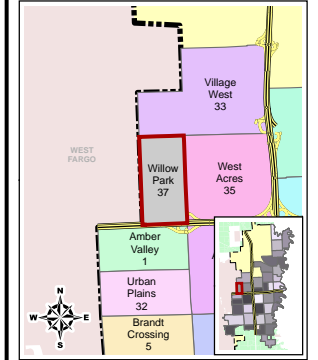

# City of Fargo Willow Park Neighborhood Index Sheet #37

- ### Legend
- Public Pre School
  - Elementary School
  - Middle School
  - High School
  - Private School
  - College
  - Church
  - Cemetery
  - Golf Course
  - Park
  - Public Swimming Pool
  - Recreation Trail
  - Bike Path
  - Area Attraction
  - Event Center
  - Fire Station
  - Government Building
  - Hospital
  - Library
  - Police Station
  - Sports Complex
  - Transportation
  - MAT Bus Stop
  - MAT Bus Route
  - Railroad
  - Airport
  - Interstate
  - Water Feature
  - Building Footprint
  - Fargo City Limit Line
  - Fargo ET Line