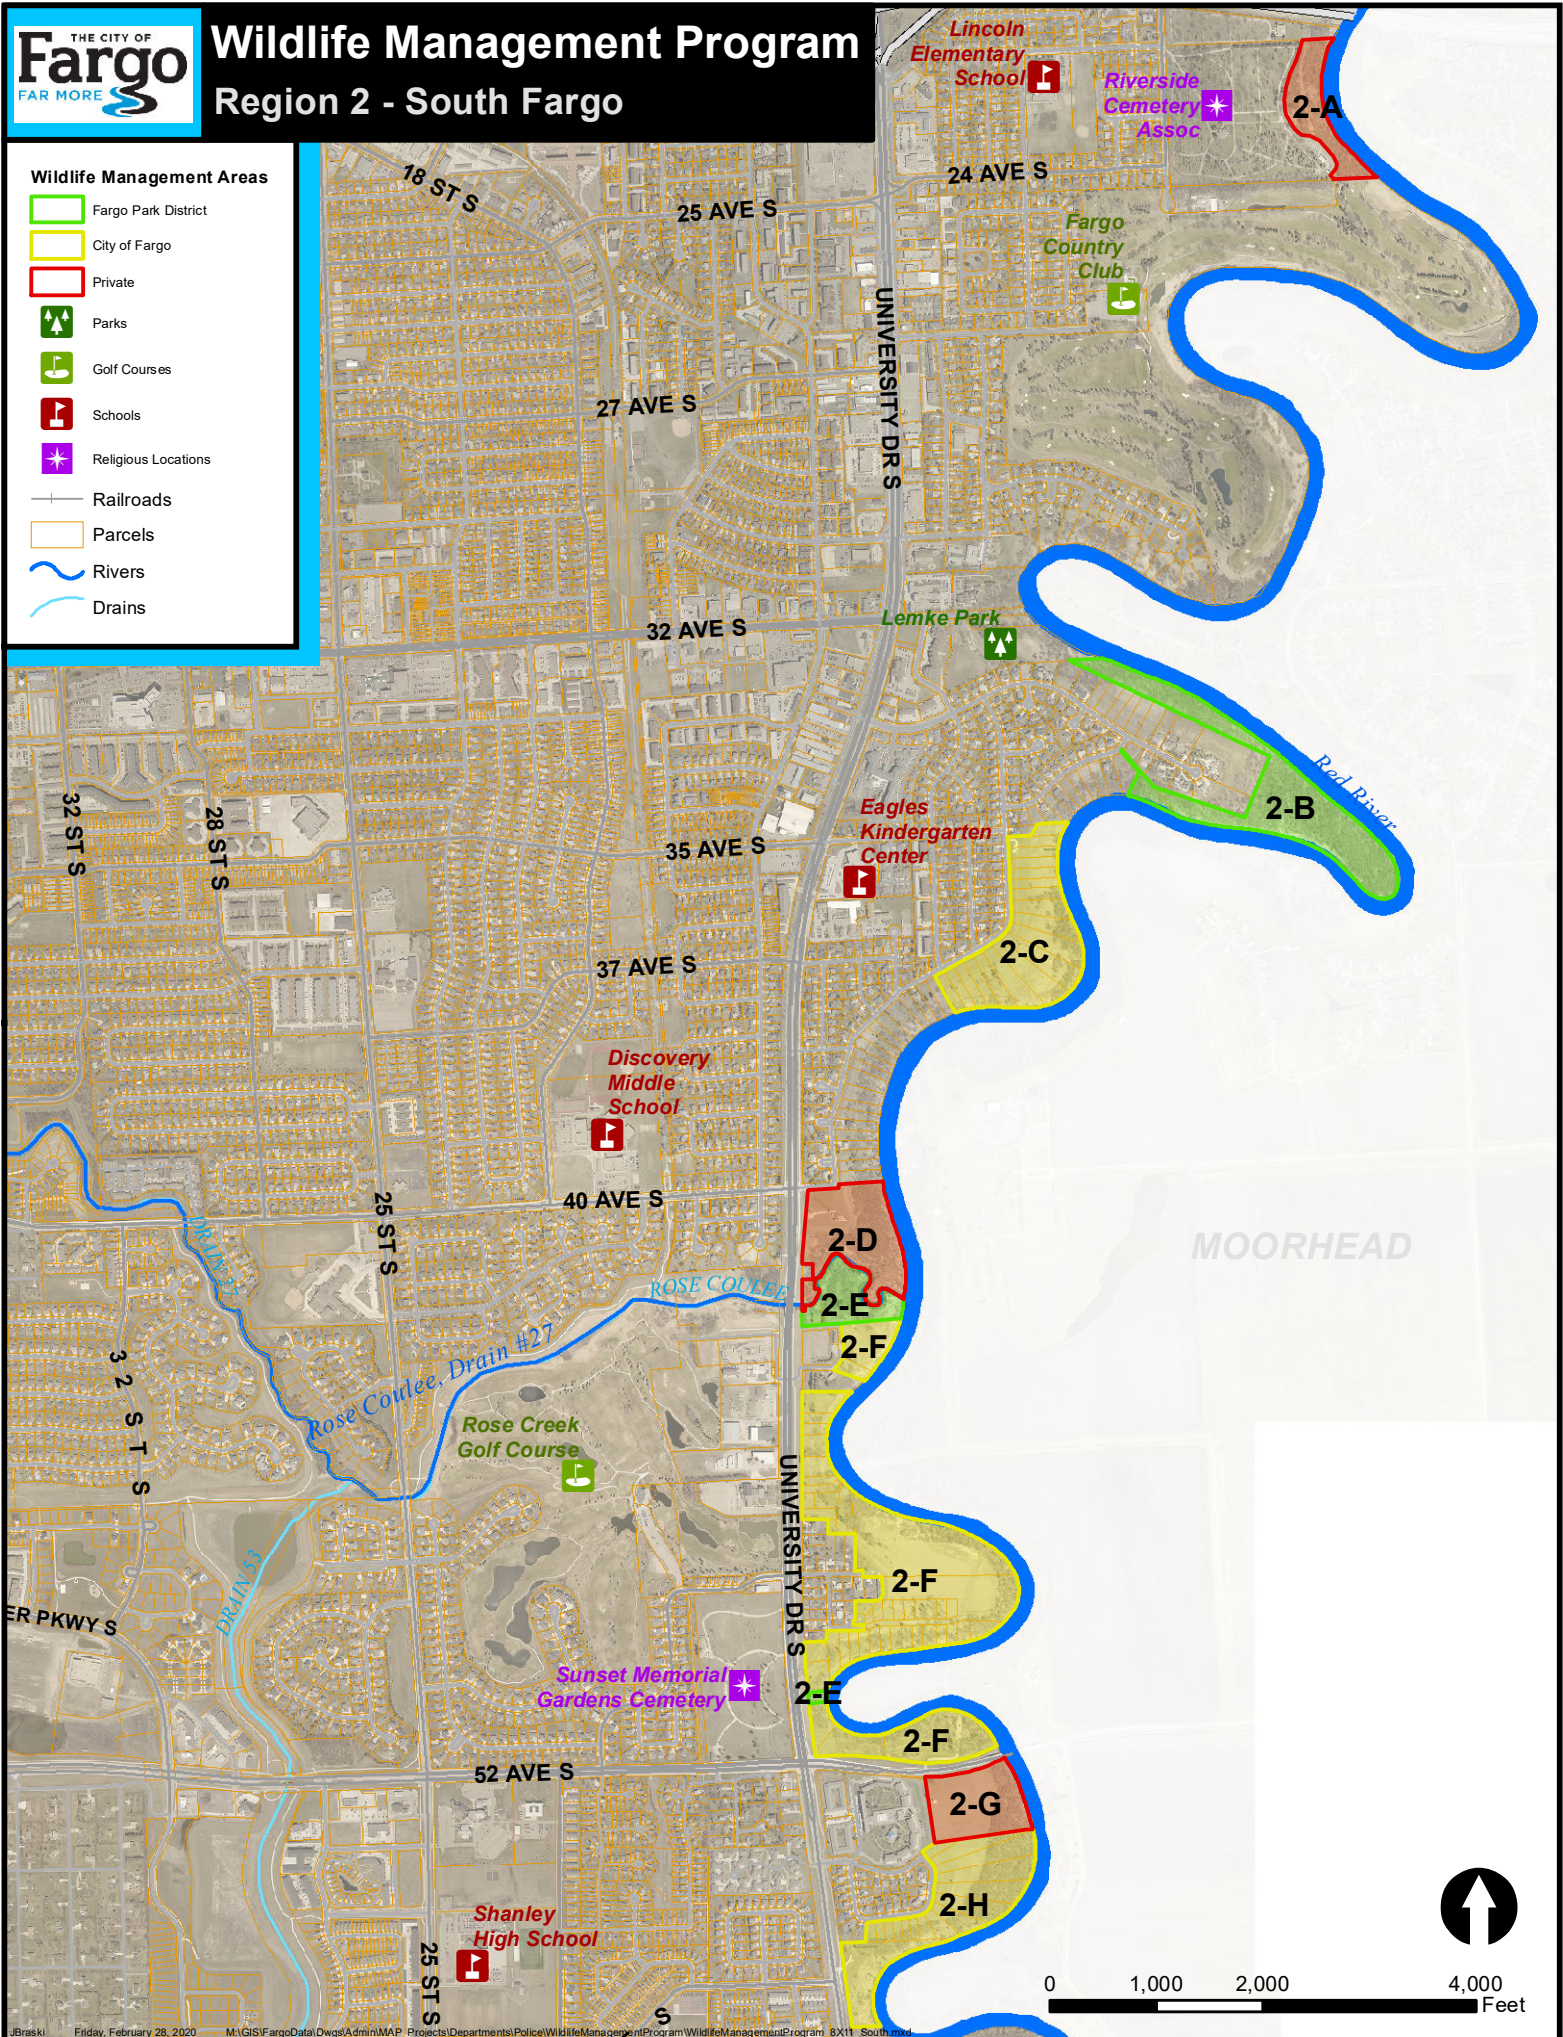

Wildlife Management Areas

- Fargo Park District
- City of Fargo
- Private
- Parks
- Golf Courses
- Schools
- Religious Locations
- Railroads
- Parcels
- Rivers
- Drains

MOORHEAD