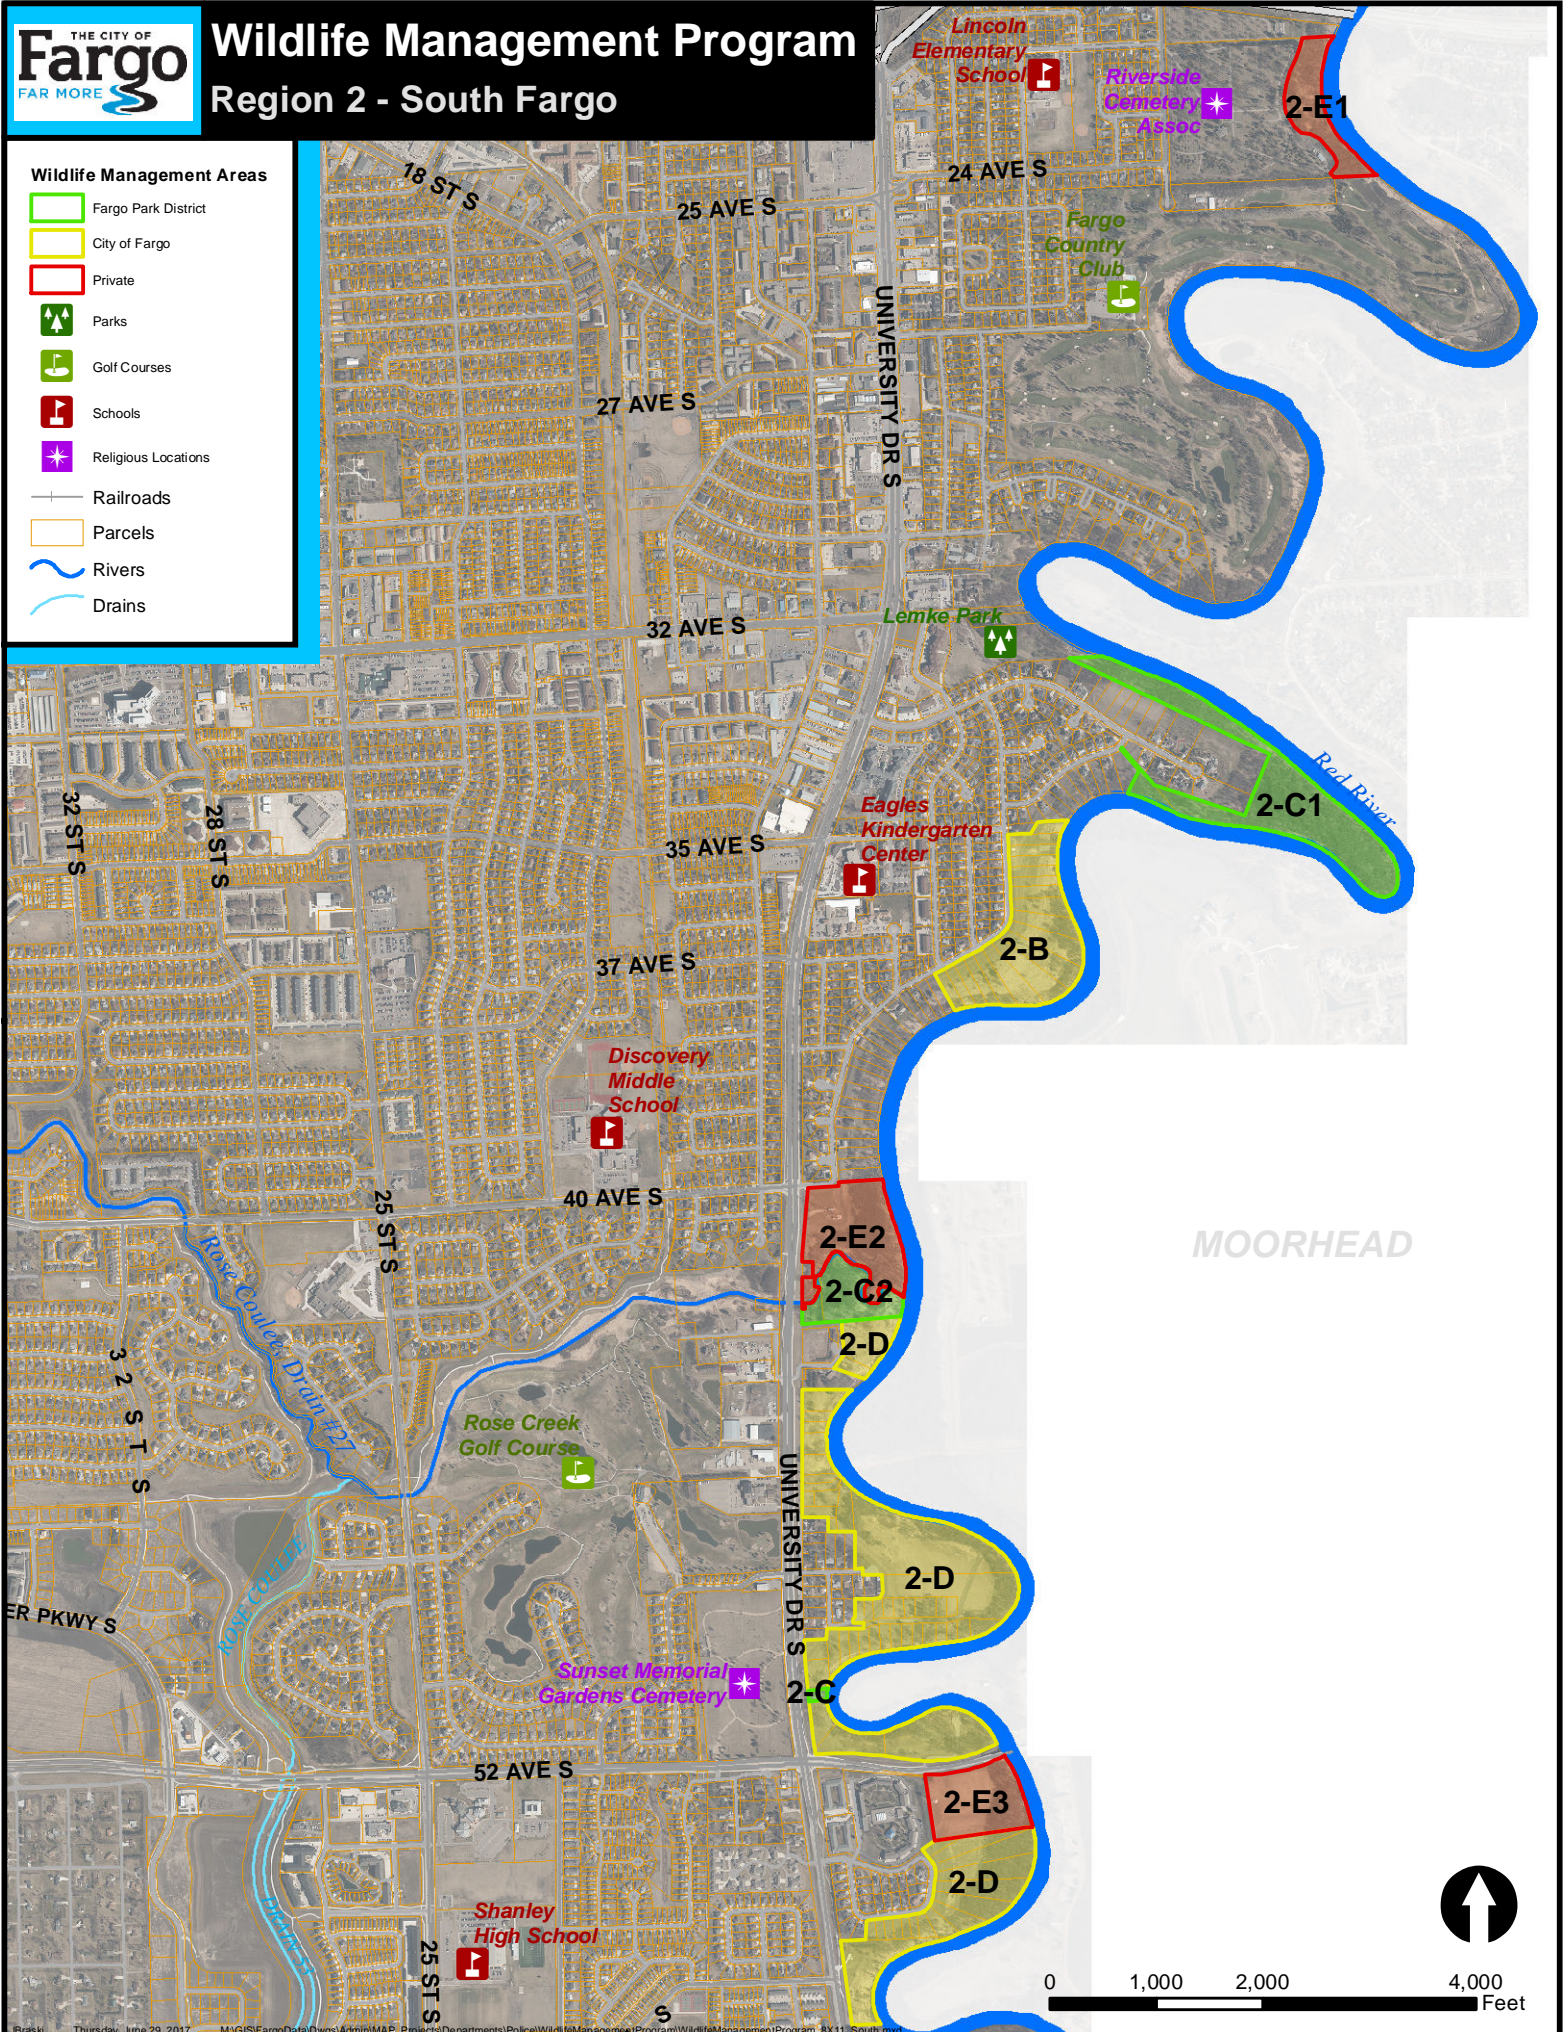

Wildlife Management Areas

- Fargo Park District
- City of Fargo
- Private
- Parks
- Golf Courses
- Schools
- Religious Locations
- Railroads
- Parcels
- Rivers
- Drains

MOORHEAD