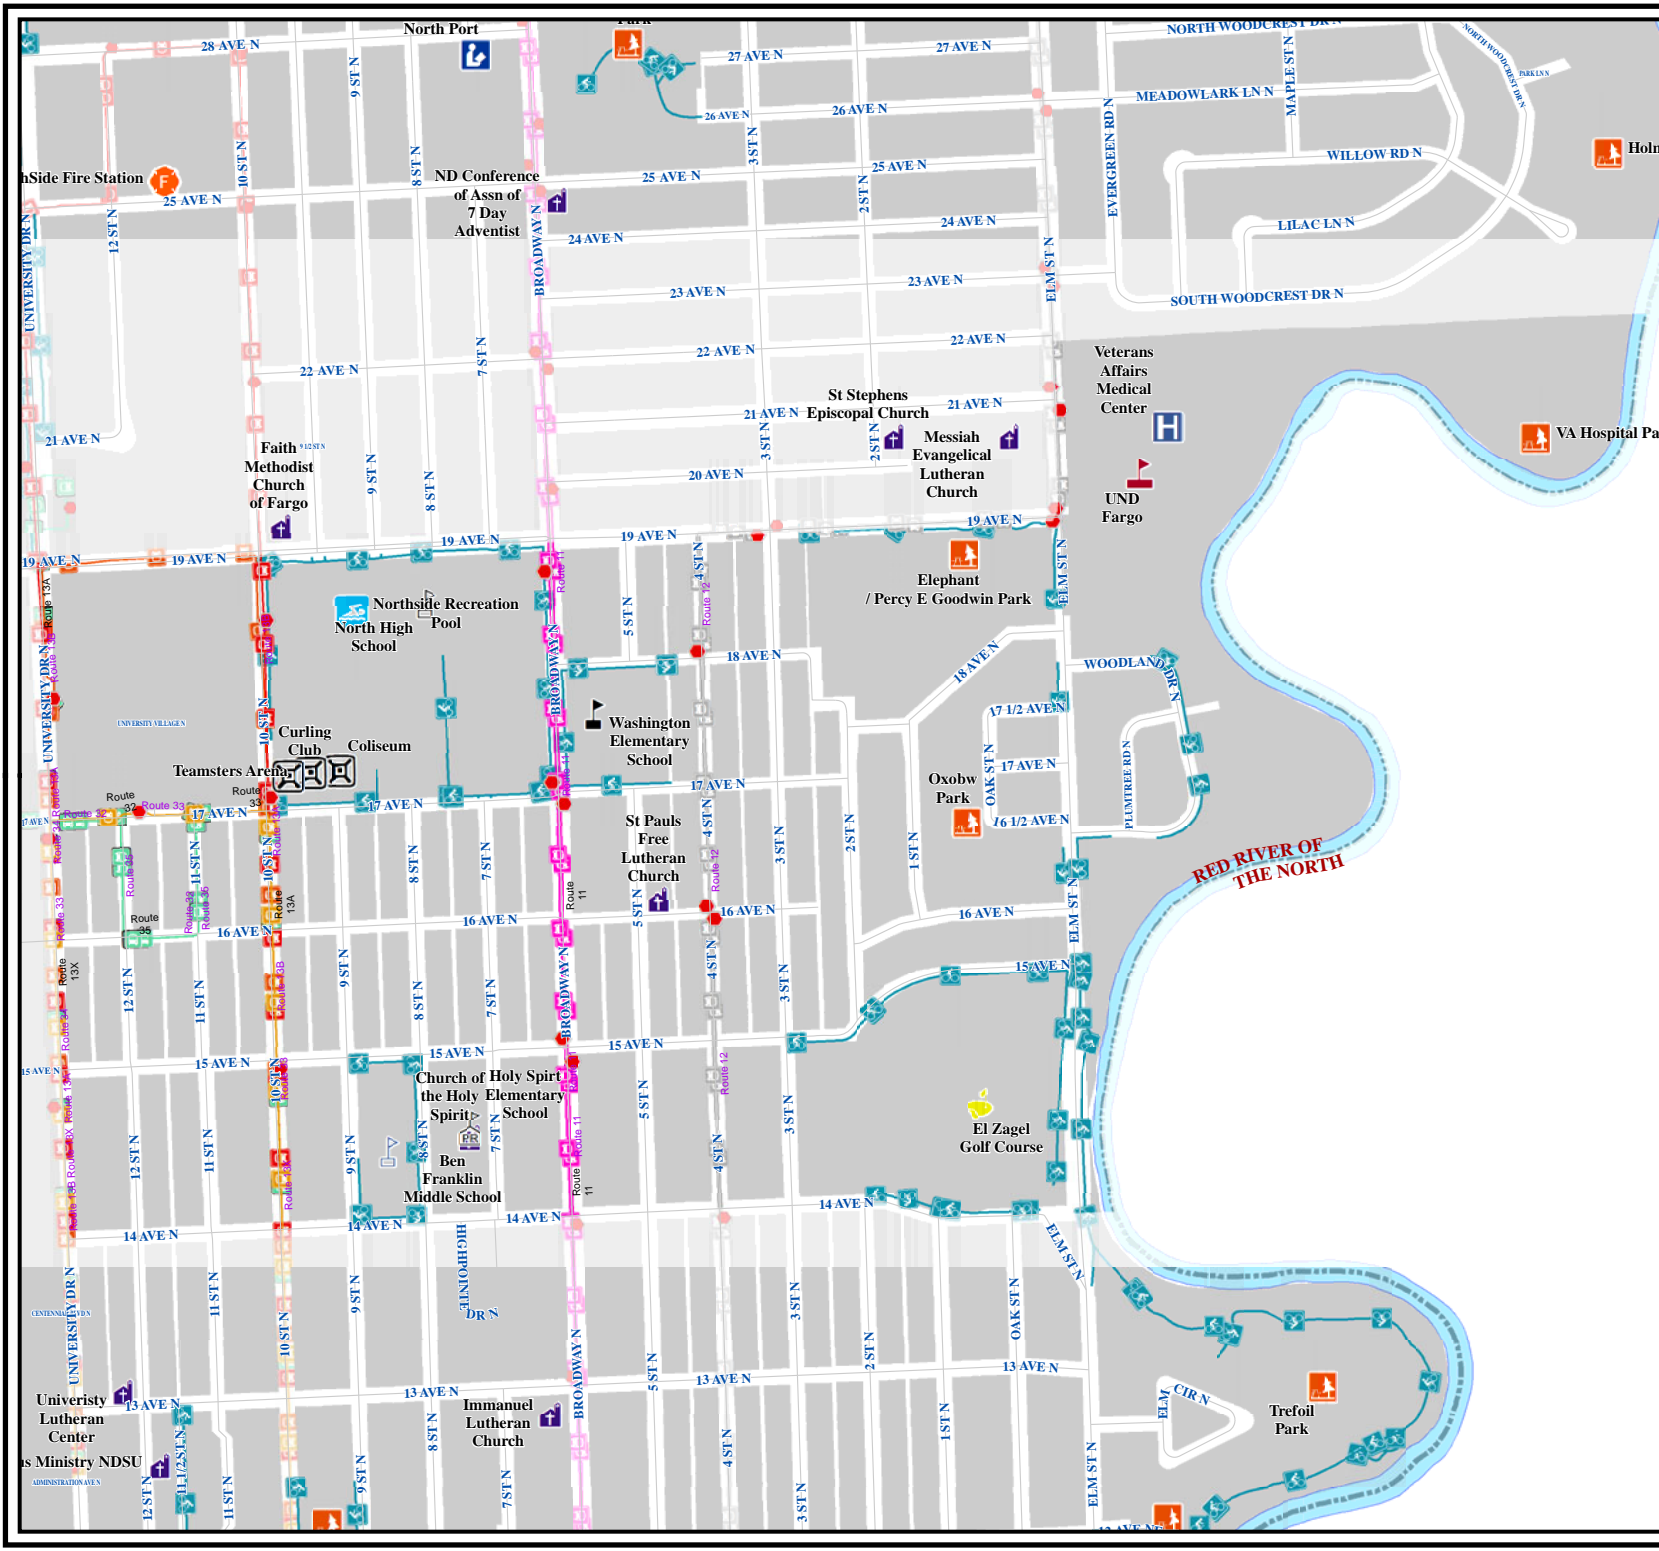

City of Fargo Washington Neighborhood Index Sheet #34

Legend

- Public Pre School
- Elementary School
- Middle School
- High School
- Private School
- College
- Church
- Cemetery
- Golf Course
- Park
- Public Swimming Pool
- Recreation Trail
- Bike Path
- Area Attraction
- Event Center
- Fire Station
- Government Building
- Hospital
- Library
- Police Station
- Sports Complex
- Transportation
- MAT Bus Stop
- MAT Bus Route
- Railroad
- Airport
- Interstate
- Water Feature
- Building Footprint
- Fargo City Limit Line
- Fargo ET Line

W:\Larshbough_3/20/2012_MG\GIS\Projects\Departments\Planning\Neighborhoods\Neighborhood_Mapbook.mxd

Updated: March 2012