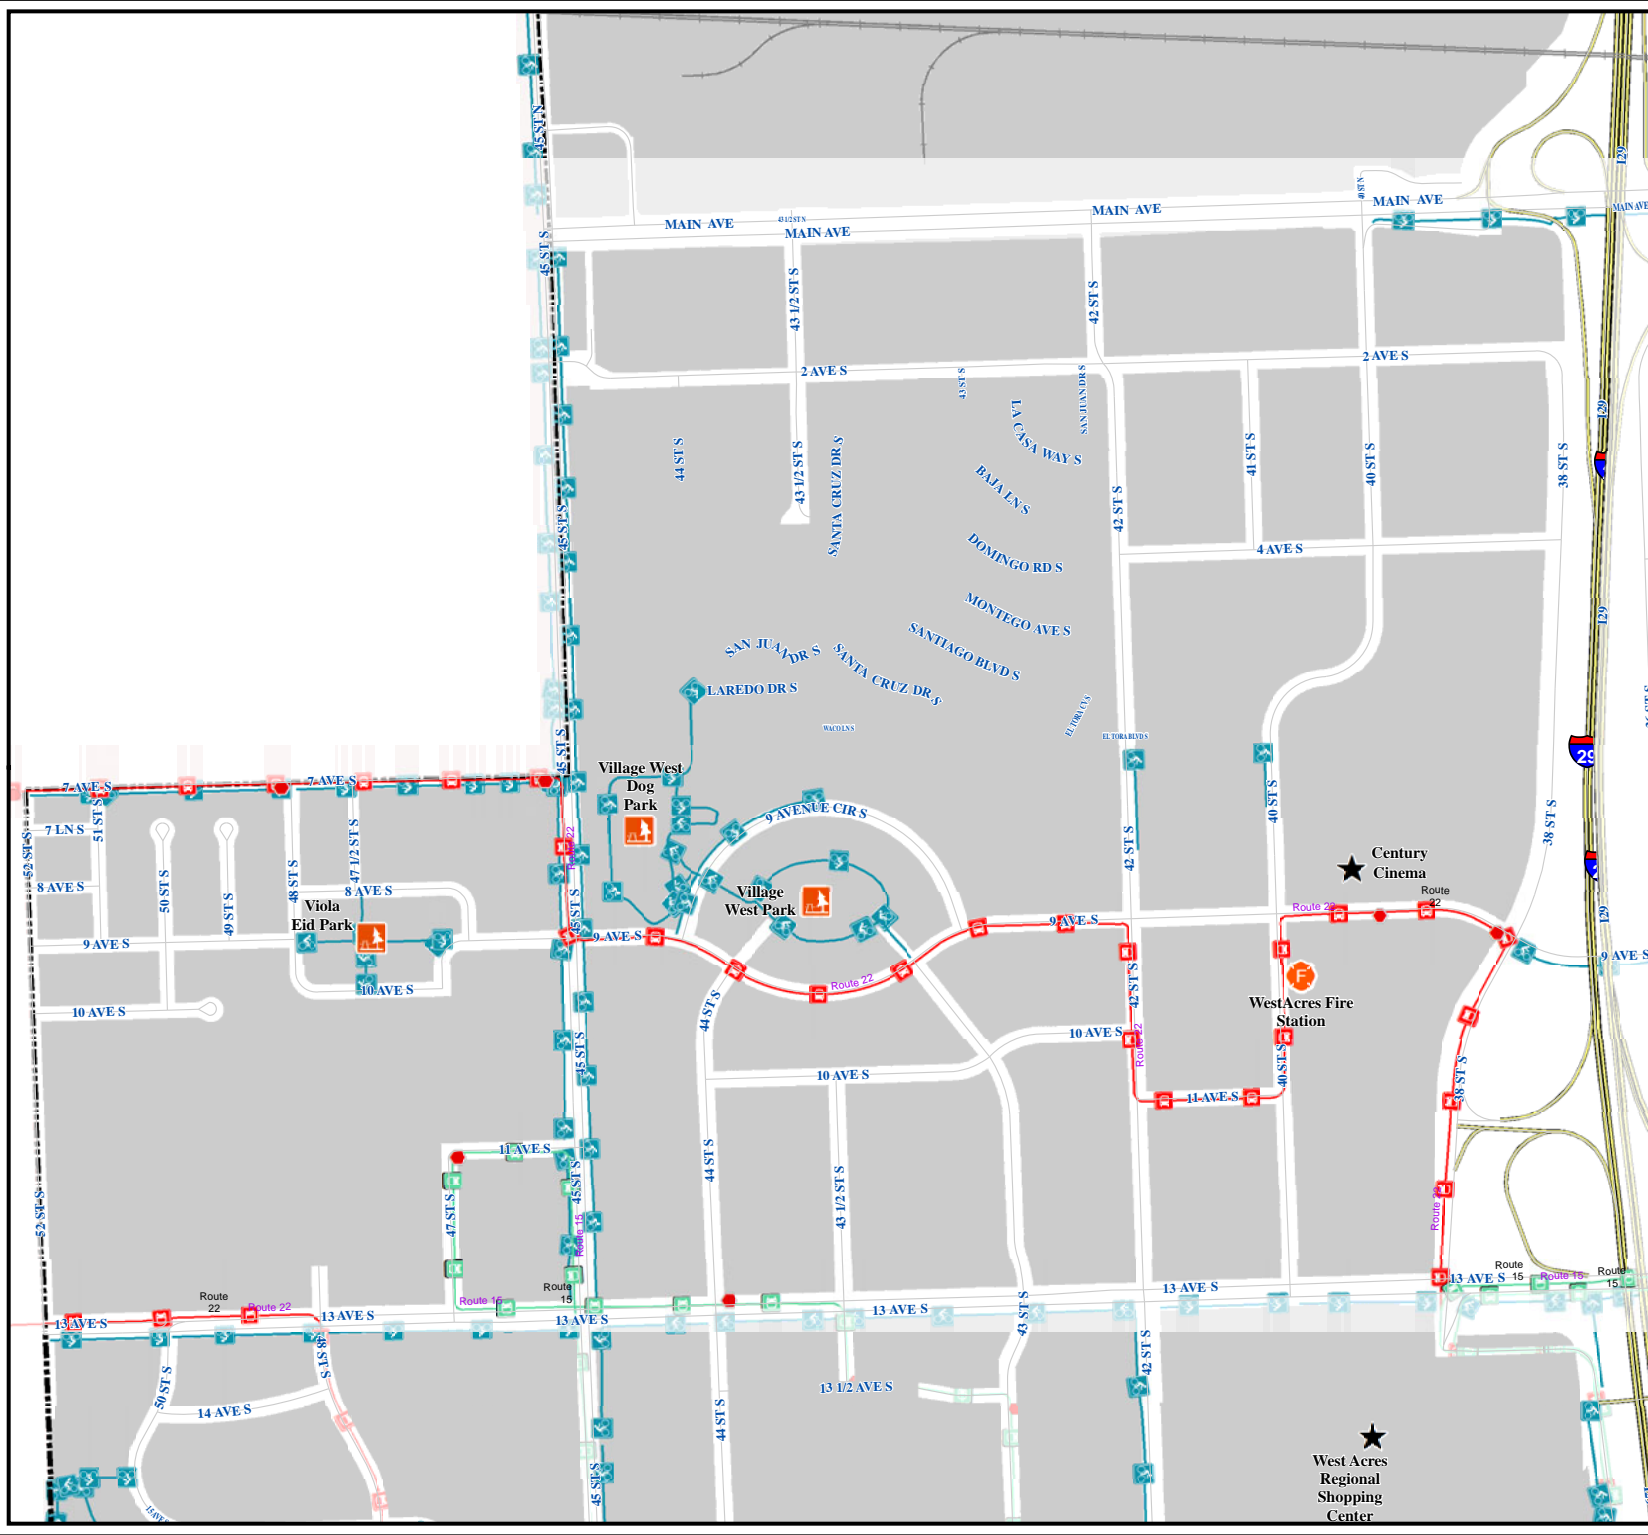

Legend

- Public Pre School
- Elementary School
- Middle School
- High School
- Private School
- College
- Church
- Cemetery
- Golf Course
- Park
- Public Swimming Pool
- Recreation Trail
- Bike Path
- Area Attraction
- Event Center
- Fire Station
- Government Building
- Hospital
- Library
- Police Station
- Sports Complex
- Transportation
- MAT Bus Stop
- MAT Bus Route
- Railroad
- Airport
- Interstate
- Water Feature
- Building Footprint
- Fargo City Limit Line
- Fargo ET Line