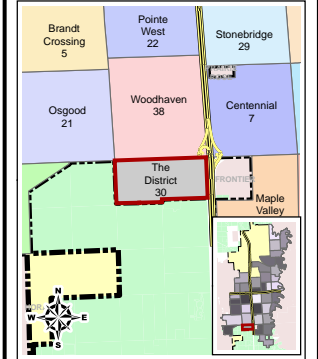

City of Fargo

The District Neighborhood

Index Sheet #30

Legend

- Public Pre School
 - Elementary School
 - Middle School
 - High School
 - Private School
 - College
 - Church
 - Cemetery
 - Golf Course
 - Park
 - Public Swimming Pool
 - Recreation Trail
 - Bike Path
 - Area Attraction
 - Event Center
 - Fire Station
 - Government Building
 - Hospital
 - Library
 - Police Station
 - Sports Complex
 - Transportation
 - MAT Bus Stop
 - MAT Bus Route
 - Railroad
 - Airport
 - Interstate
 - Water Feature
 - Building Footprint
 - Fargo City Limit Line
 - Fargo ET Line
- #### Land Use
- High Density Residential
 - Commercial
 - Low Density Residential
 - Public And Institutional
 - Industrial
 - Mixed Use
 - Vacant
 - Other