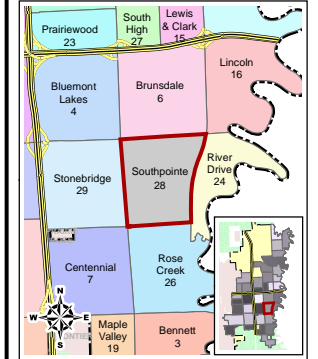

City of Fargo Southpointe Neighborhood Index Sheet #28

- ### Legend
- Public Pre School
 - Elementary School
 - Middle School
 - High School
 - Private School
 - College
 - Church
 - Cemetery
 - Golf Course
 - Park
 - Public Swimming Pool
 - Recreation Trail
 - Bike Path
 - Area Attraction
 - Event Center
 - Fire Station
 - Government Building
 - Hospital
 - Library
 - Police Station
 - Sports Complex
 - Transportation
 - MAT Bus Stop
 - MAT Bus Route
 - Railroad
 - Airport
 - Interstate
 - Water Feature
 - Building Footprint
 - Fargo City Limit Line
 - Fargo ET Line

W:\Larsburgh_3/20/2012_MG\GIS\Projects\Departments\Planning\Neighborhoods\Neighborhood_Mapbook.mxd