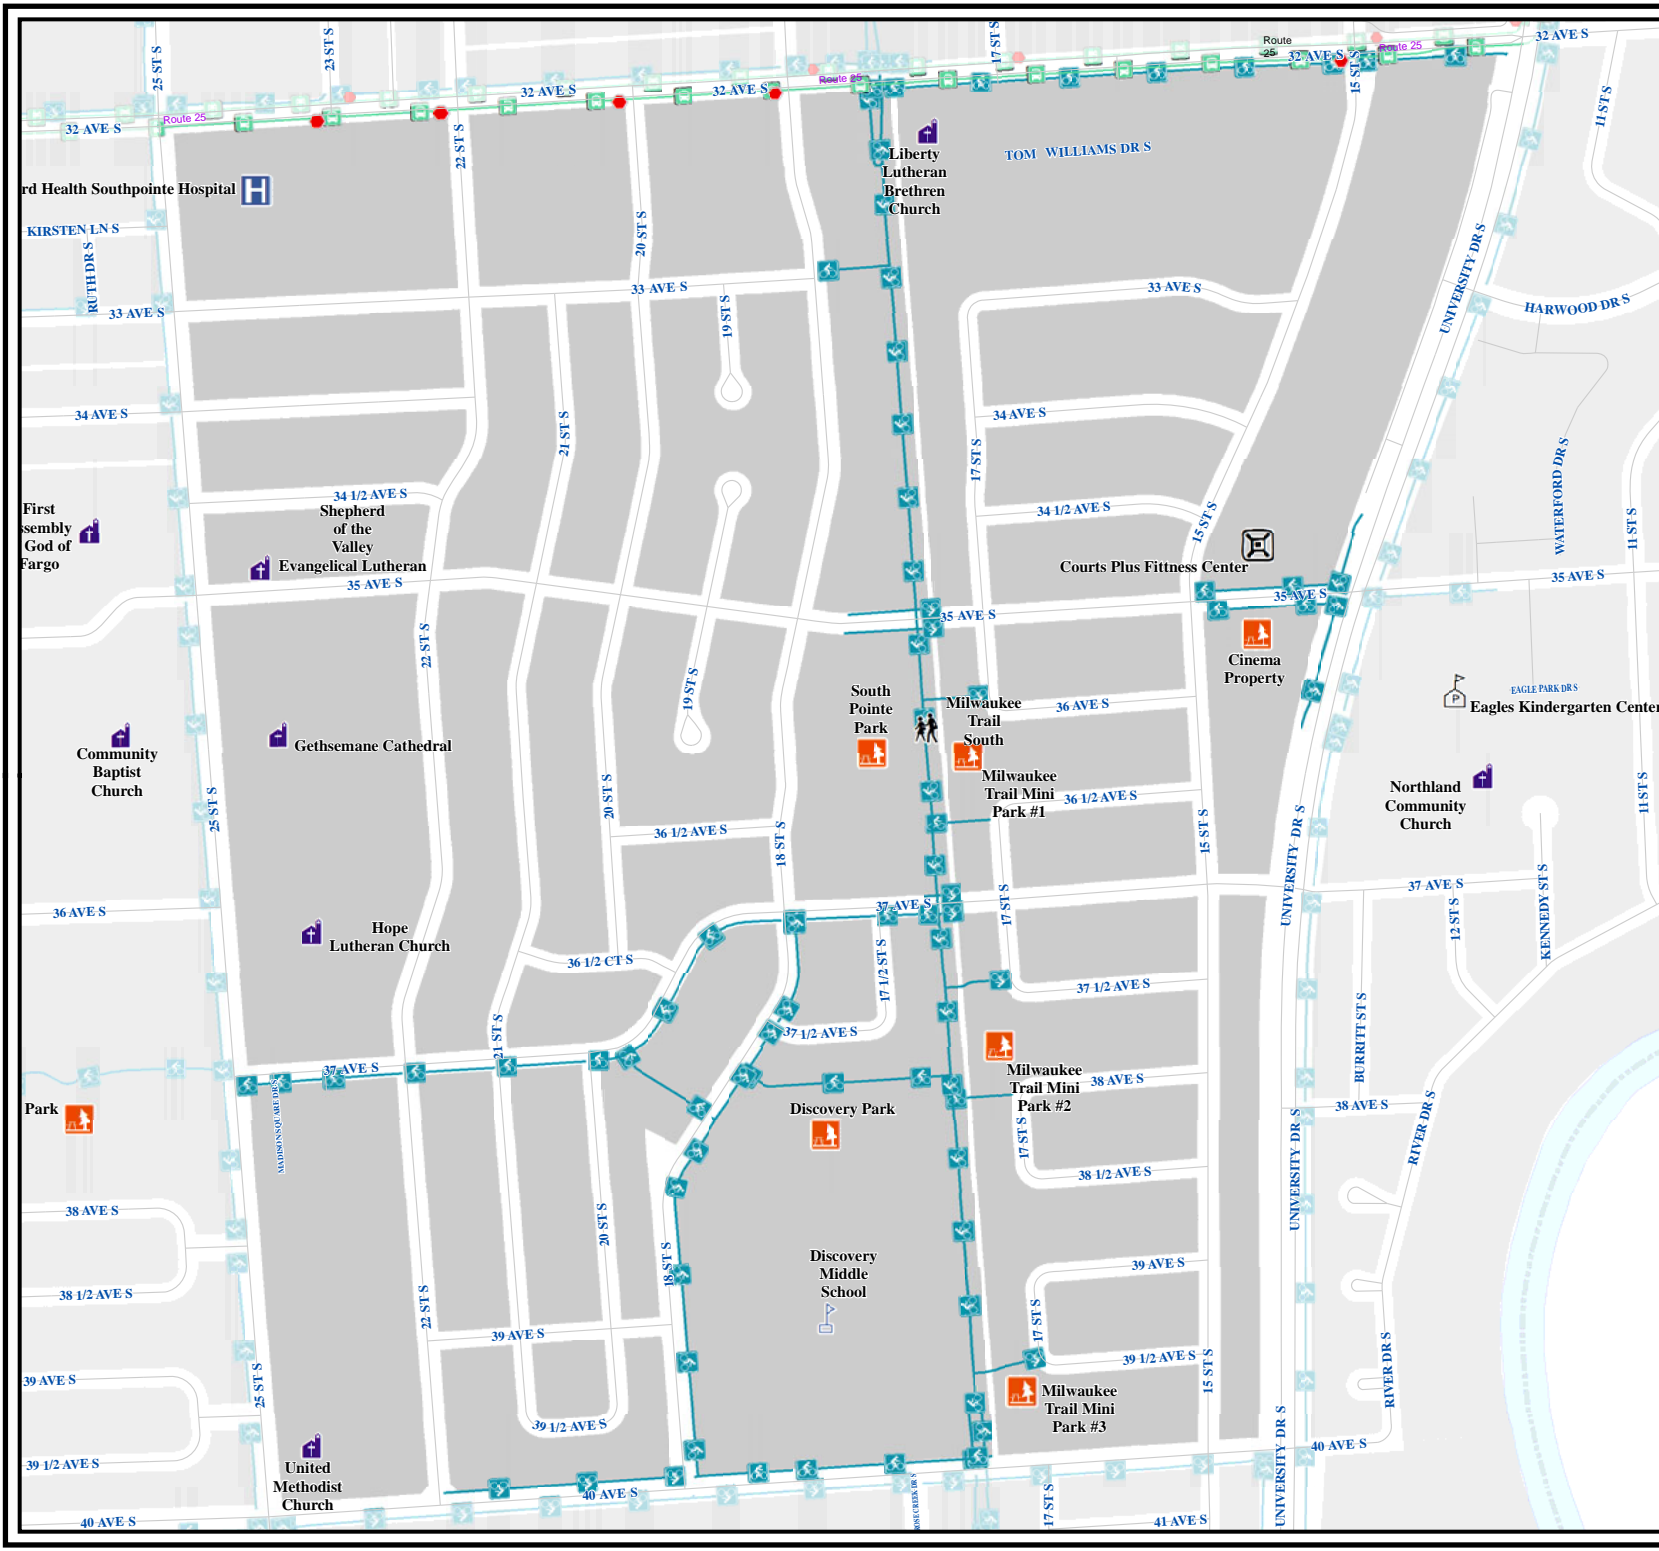

City of Fargo Southpointe Neighborhood Index Sheet #28

- ### Legend
- Public Pre School
 - Elementary School
 - Middle School
 - High School
 - Private School
 - College
 - Church
 - Cemetery
 - Golf Course
 - Park
 - Public Swimming Pool
 - Recreation Trail
 - Bike Path
 - Area Attraction
 - Event Center
 - Fire Station
 - Government Building
 - Hospital
 - Library
 - Police Station
 - Sports Complex
 - Transportation
 - MAT Bus Stop
 - MAT Bus Route
 - Railroad
 - Airport
 - Interstate
 - Water Feature
 - Building Footprint
 - Fargo City Limit Line
 - Fargo ET Line

W:\Larsburgh_3/20/2012_MG\GIS\Projects\Departments\Planning\Neighborhoods\Neighborhood_Mapbook.mxd