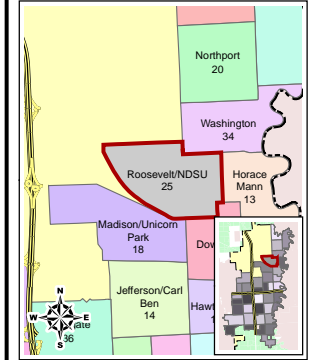

# City of Fargo Roosevelt/NDSU Neighborhood Index Sheet #25

## Legend

- Public Pre School
- Elementary School
- Middle School
- High School
- Private School
- College
- Church
- Cemetery
- Golf Course
- Park
- Public Swimming Pool
- Recreation Trail
- Bike Path
- Area Attraction
- Event Center
- Fire Station
- Government Building
- Hospital
- Library
- Police Station
- Sports Complex
- Transportation
- MAT Bus Stop
- MAT Bus Route
- Railroad
- Airport
- Interstate
- Water Feature
- Building Footprint
- Fargo City Limit Line
- Fargo ET Line