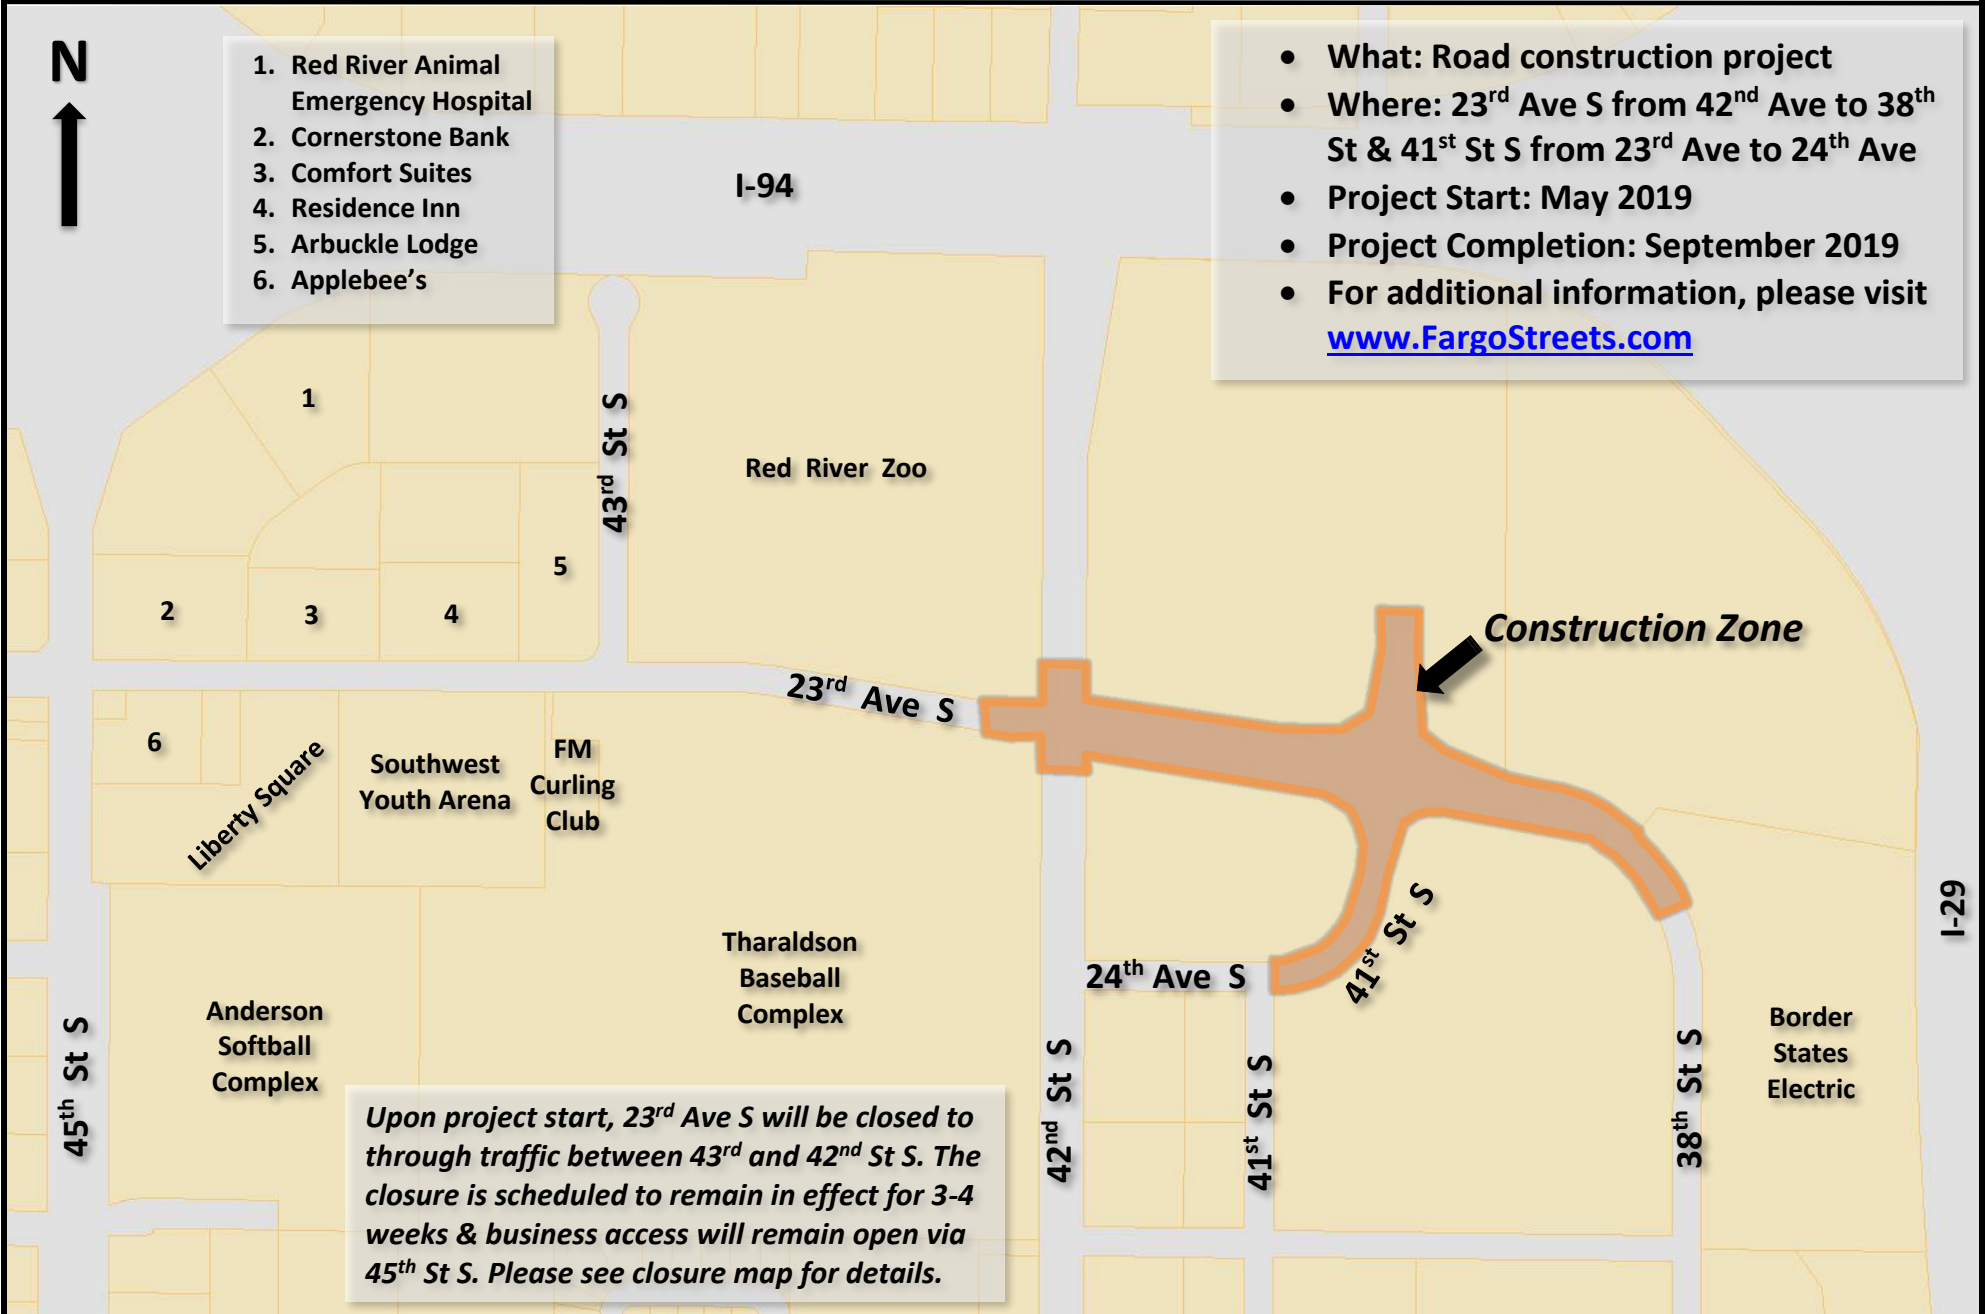

23rd AVENUE SOUTH CONSTRUCTION

Overall Project Map

City of Fargo Improvement District PN-18-B1

FargoStreets
MOVING FORWARD

1. Red River Animal Emergency Hospital
2. Cornerstone Bank
3. Comfort Suites
4. Residence Inn
5. Arbuckle Lodge
6. Applebee's

- What: Road construction project
- Where: 23rd Ave S from 42nd Ave to 38th St & 41st St S from 23rd Ave to 24th Ave
- Project Start: May 2019
- Project Completion: September 2019
- For additional information, please visit www.FargoStreets.com

Upon project start, 23rd Ave S will be closed to through traffic between 43rd and 42nd St S. The closure is scheduled to remain in effect for 3-4 weeks & business access will remain open via 45th St S. Please see closure map for details.