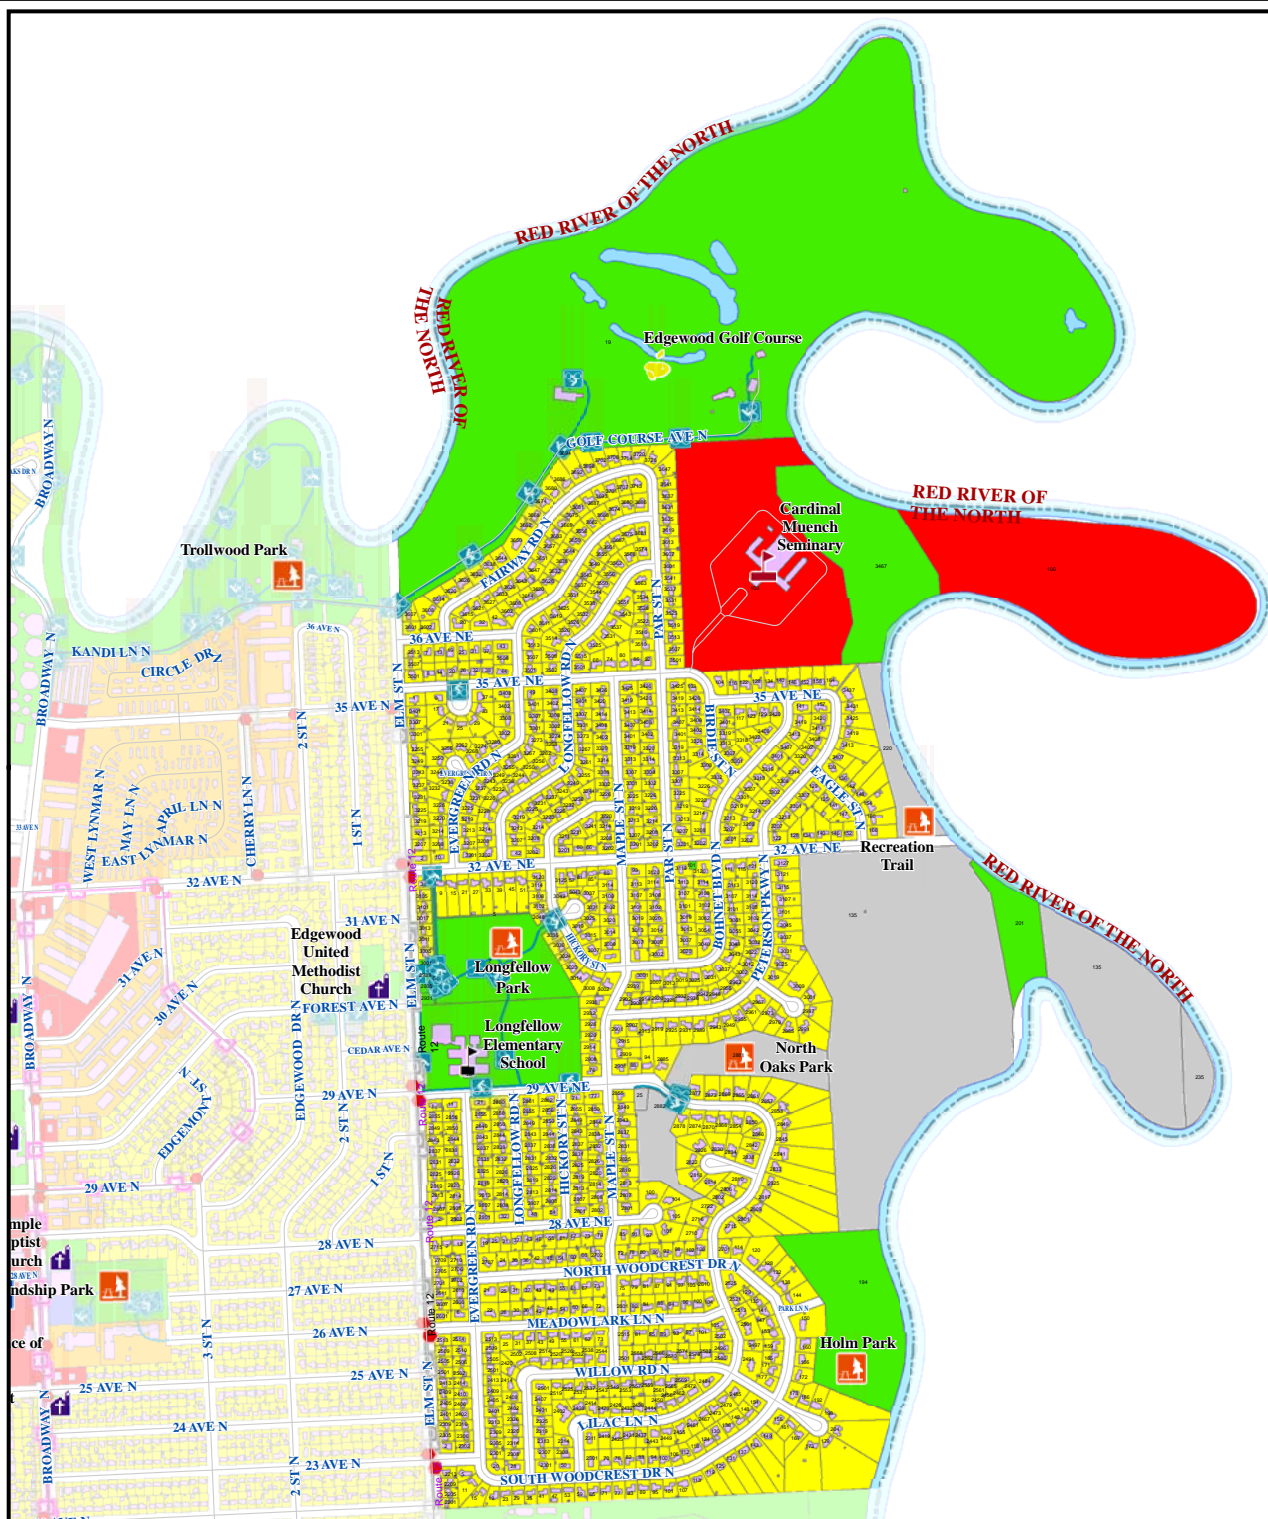

# City of Fargo Longfellow Neighborhood Index Sheet #17

## Legend

- Public Pre School
- Elementary School
- Middle School
- High School
- Private School
- College
- Church
- Cemetery
- Golf Course
- Park
- Public Swimming Pool
- Recreation Trail
- Bike Path
- Area Attraction
- Event Center
- Fire Station
- Government Building
- Hospital
- Library
- Police Station
- Sports Complex
- Transportation
- MAT Bus Stop
- MAT Bus Route

- Railroad
- Airport
- Interstate
- Water Feature
- Building Footprint
- Fargo City Limit Line
- Fargo ET Line