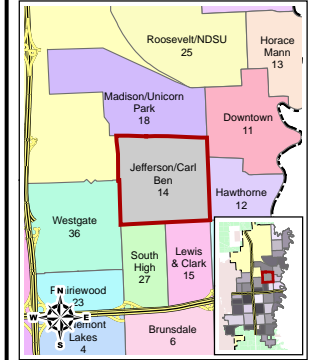

City of Fargo Jefferson/Carl Ben Neighborhood Index Sheet #14