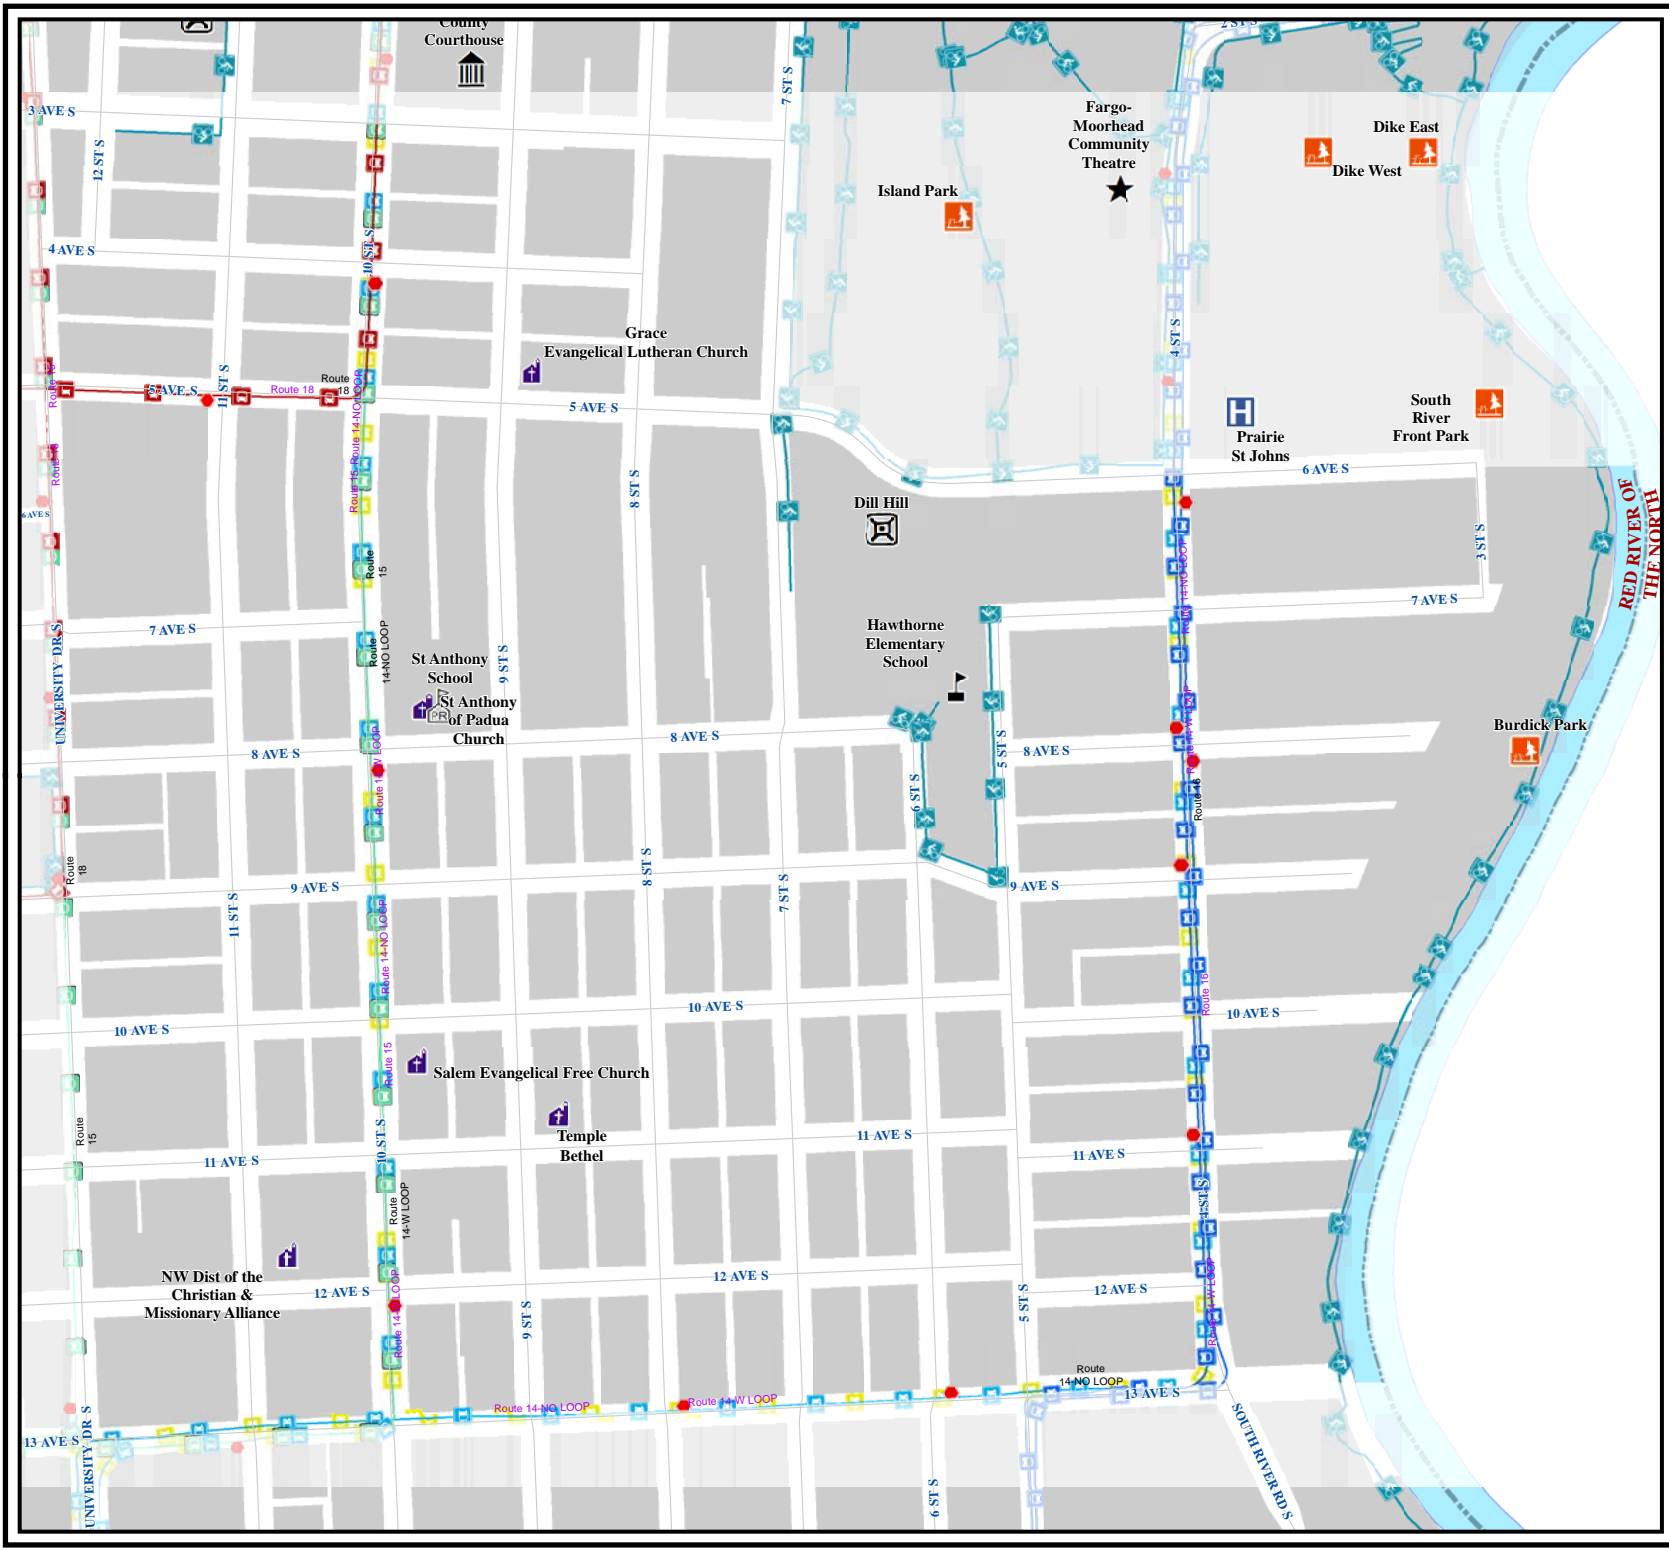

City of Fargo Hawthorne Neighborhood Index Sheet #12

Legend

- Public Pre School
- Elementary School
- Middle School
- High School
- Private School
- College
- Church
- Cemetery
- Golf Course
- Park
- Public Swimming Pool
- Recreation Trail
- Bike Path
- Area Attraction
- Event Center
- Fire Station
- Government Building
- Hospital
- Library
- Police Station
- Sports Complex
- Transportation
- MAT Bus Stop
- MAT Bus Route
- Railroad
- Airport
- Interstate
- Water Feature
- Building Footprint
- Fargo City Limit Line
- Fargo ET Line

W:\Larshbough_3/09/2012_MG\GIS\Projects\Departments\Planning\Neighborhoods\Neighborhood_Mapbook.mxd

Updated: March 2012