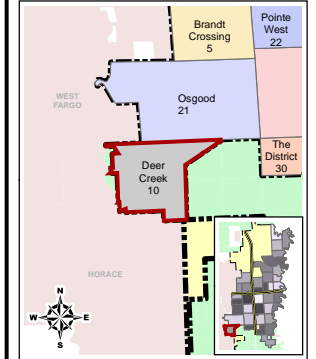

City of Fargo Deer Creek Neighborhood Index Sheet #10

Legend

- Public Pre School
- Elementary School
- Middle School
- High School
- Private School
- College
- Church
- Cemetery
- Golf Course
- Park
- Public Swimming Pool
- Recreation Trail
- Bike Path
- Area Attraction
- Event Center
- Fire Station
- Government Building
- Hospital
- Library
- Police Station
- Sports Complex
- Transportation
- MAT Bus Stop
- MAT Bus Route
- Railroad
- Airport
- Interstate
- Water Feature
- Building Footprint
- Fargo City Limit Line
- Fargo ET Line