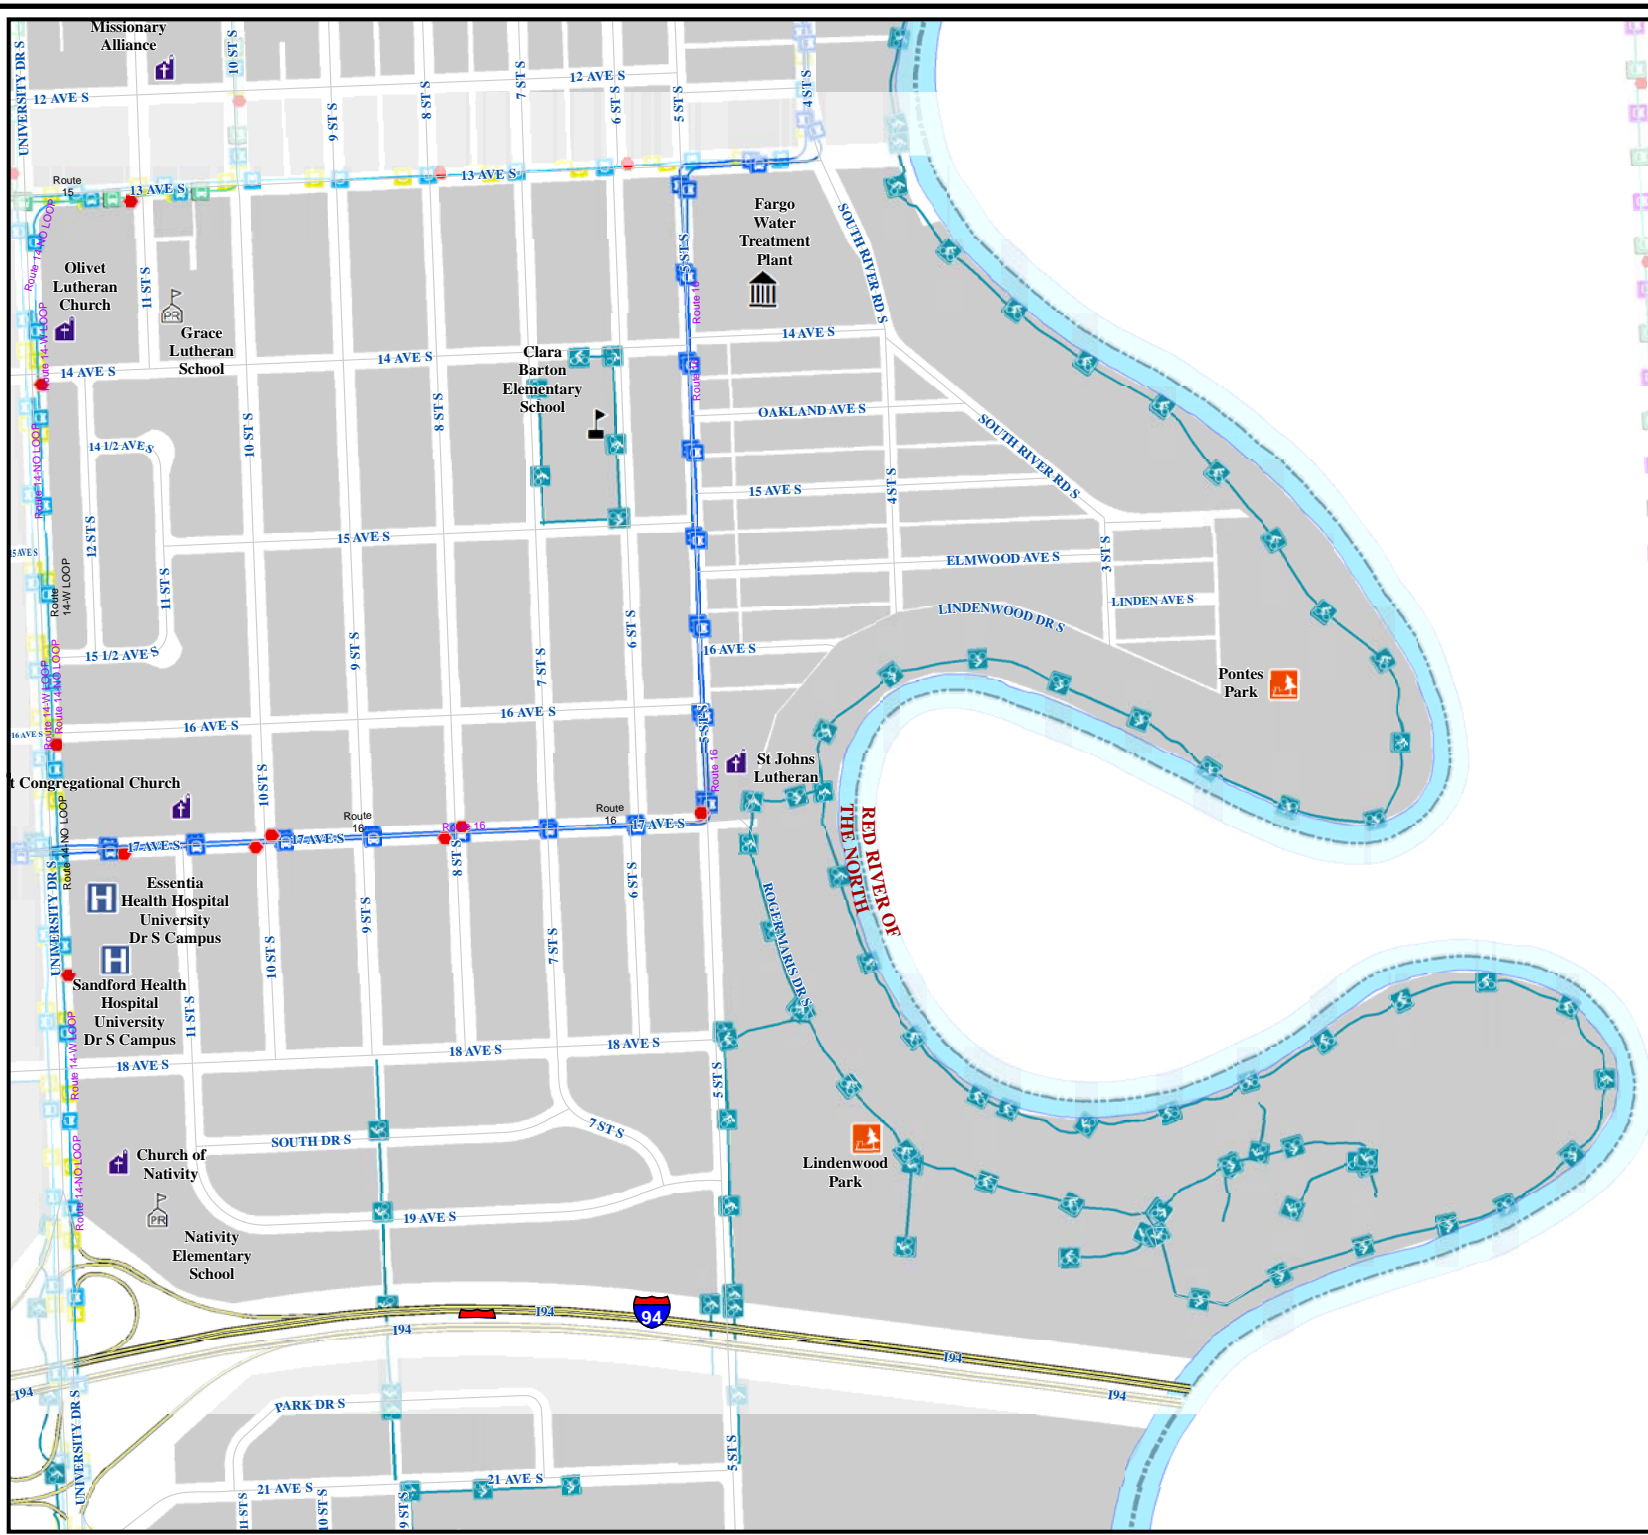

City of Fargo Clara Barton Neighborhood Index Sheet #8

Legend

- Public Pre School
- Elementary School
- Middle School
- High School
- Private School
- College
- Church
- Cemetery
- Golf Course
- Park
- Public Swimming Pool
- Recreation Trail
- Bike Path
- Area Attraction
- Event Center
- Fire Station
- Government Building
- Hospital
- Library
- Police Station
- Sports Complex
- Transportation
- MAT Bus Stop
- MAT Bus Route
- Railroad
- Airport
- Interstate
- Water Feature
- Building Footprint
- Fargo City Limit Line
- Fargo ET Line

W:\arshbough_3/09/2012_MG\GIS\Projects\Departments\Planning\Neighborhoods\Neighborhood_Mapbook.mxd

Updated: March 2012