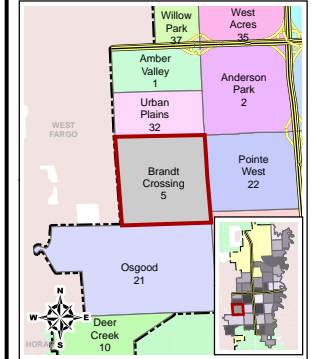

City of Fargo Brandt Crossing Neighborhood Index Sheet #5

Legend

- Public Pre School
- Elementary School
- Middle School
- High School
- Private School
- College
- Church
- Cemetery
- Golf Course
- Park
- Public Swimming Pool
- Recreation Trail
- Bike Path
- Area Attraction
- Event Center
- Fire Station
- Government Building
- Hospital
- Library
- Police Station
- Sports Complex
- Transportation
- MAT Bus Stop
- MAT Bus Route
- Railroad
- Airport
- Interstate
- Water Feature
- Building Footprint
- Fargo City Limit Line
- Fargo ET Line

Land Use

- High Density Residential
- Commercial
- Low Density Residential
- Public And Institutional
- Industrial
- Mixed Use
- Vacant
- Other

Updated: March 2012