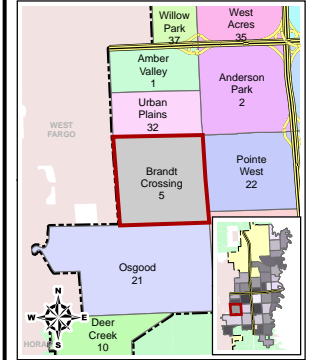

City of Fargo Brandt Crossing Neighborhood Index Sheet #5

Legend

- Public Pre School
- Elementary School
- Middle School
- High School
- Private School
- College
- Church
- Cemetery
- Golf Course
- Park
- Public Swimming Pool
- Recreation Trail
- Bike Path
- Area Attraction
- Event Center
- Fire Station
- Government Building
- Hospital
- Library
- Police Station
- Sports Complex
- Transportation
- MAT Bus Stop
- MAT Bus Route
- Railroad
- Airport
- Interstate
- Water Feature
- Building Footprint
- Fargo City Limit Line
- Fargo ET Line