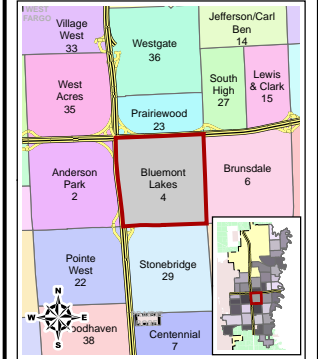

City of Fargo Bluemont Lakes Neighborhood Index Sheet #4