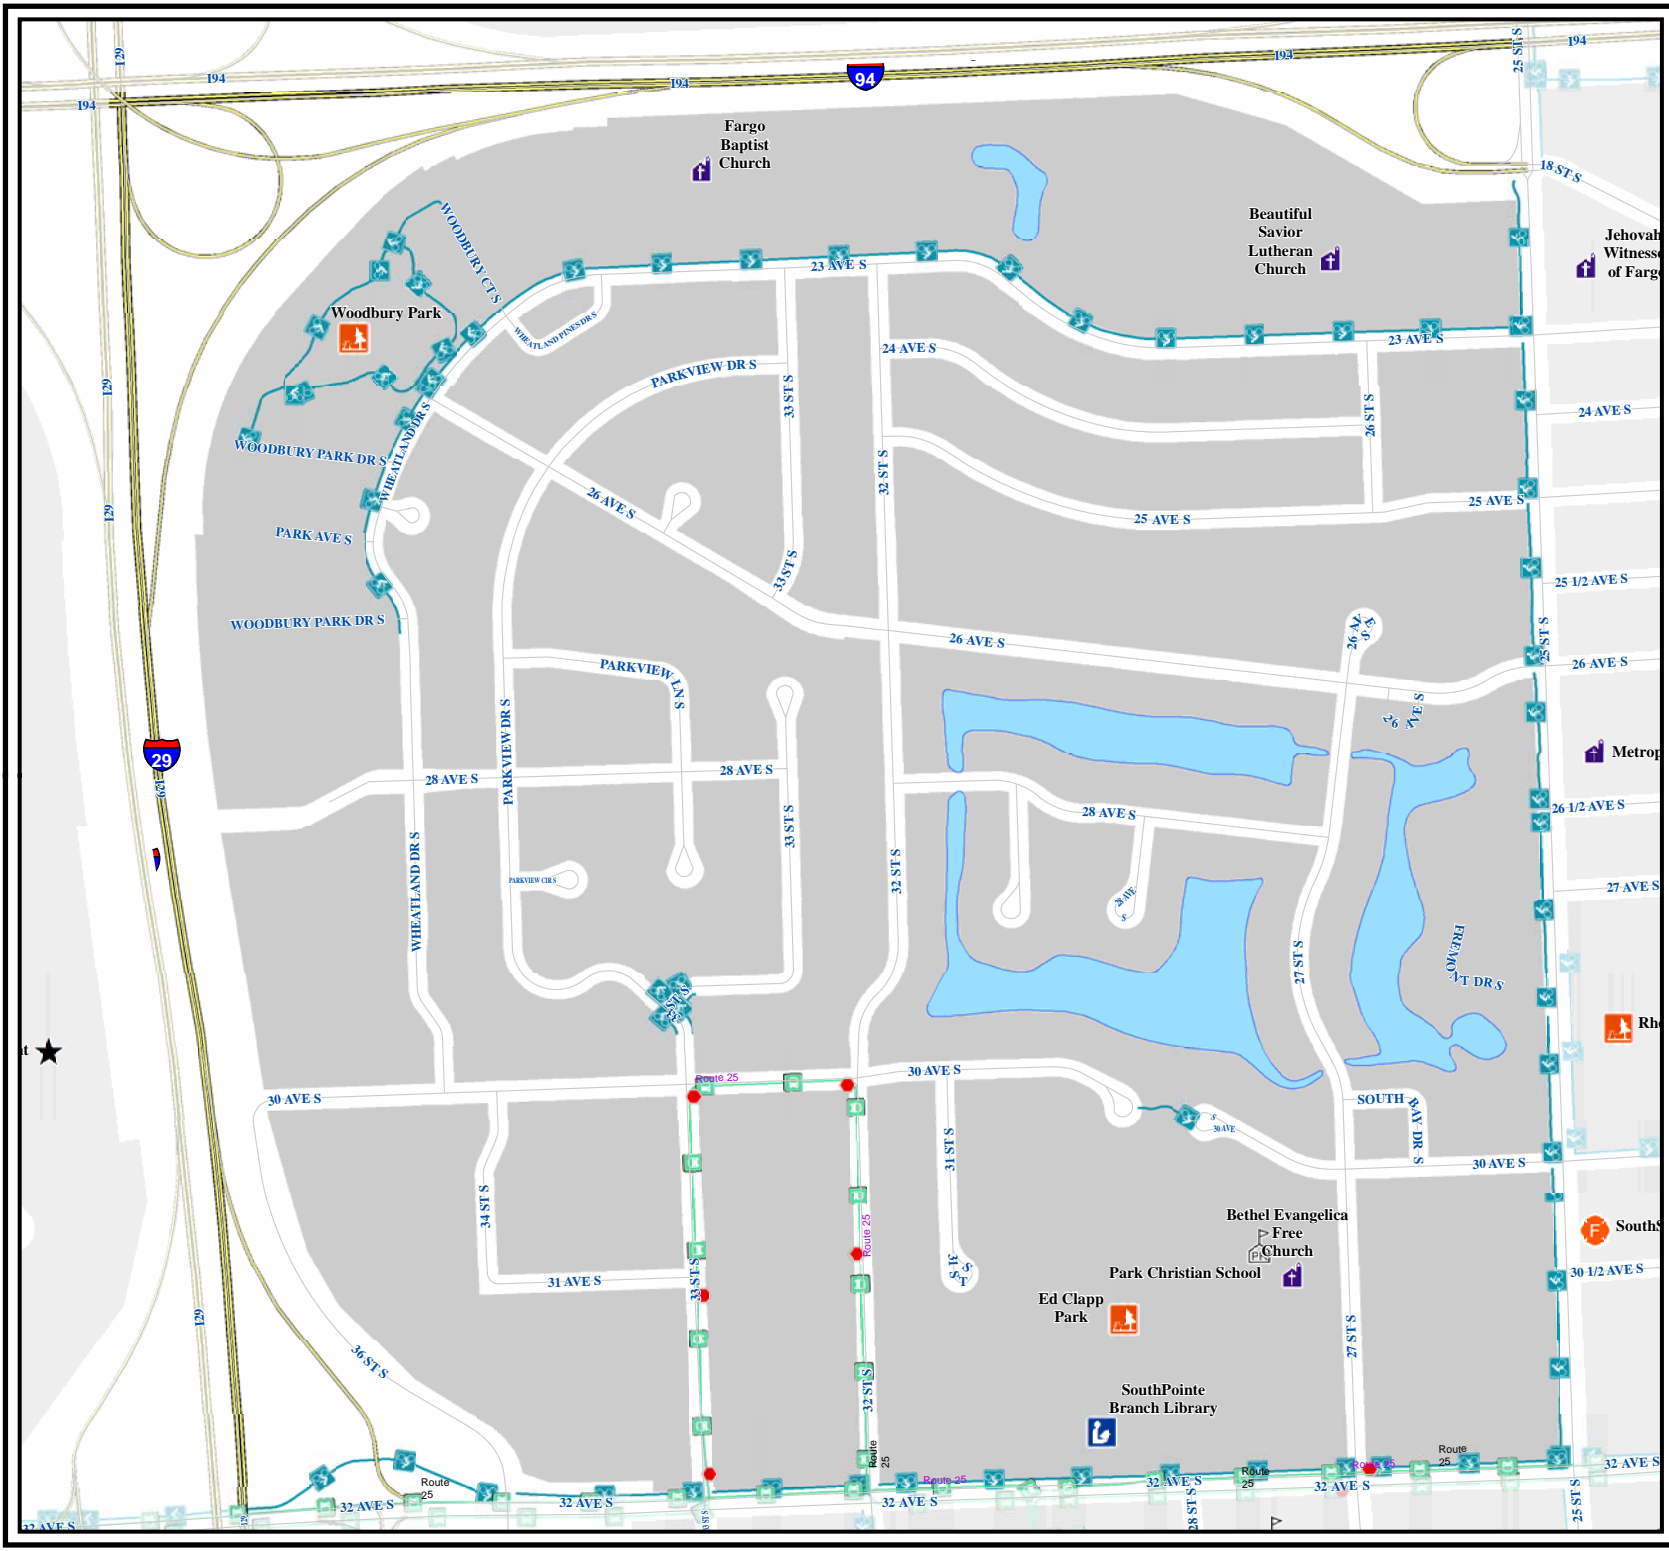

Legend

- Public Pre School
- Elementary School
- Middle School
- High School
- Private School
- College
- Church
- Cemetery
- Golf Course
- Park
- Public Swimming Pool
- Recreation Trail
- Bike Path
- Area Attraction
- Event Center
- Fire Station
- Government Building
- Hospital
- Library
- Police Station
- Sports Complex
- Transportation
- MAT Bus Stop
- MAT Bus Route
- Railroad
- Airport
- Interstate
- Water Feature
- Building Footprint
- Fargo City Limit Line
- Fargo ET Line