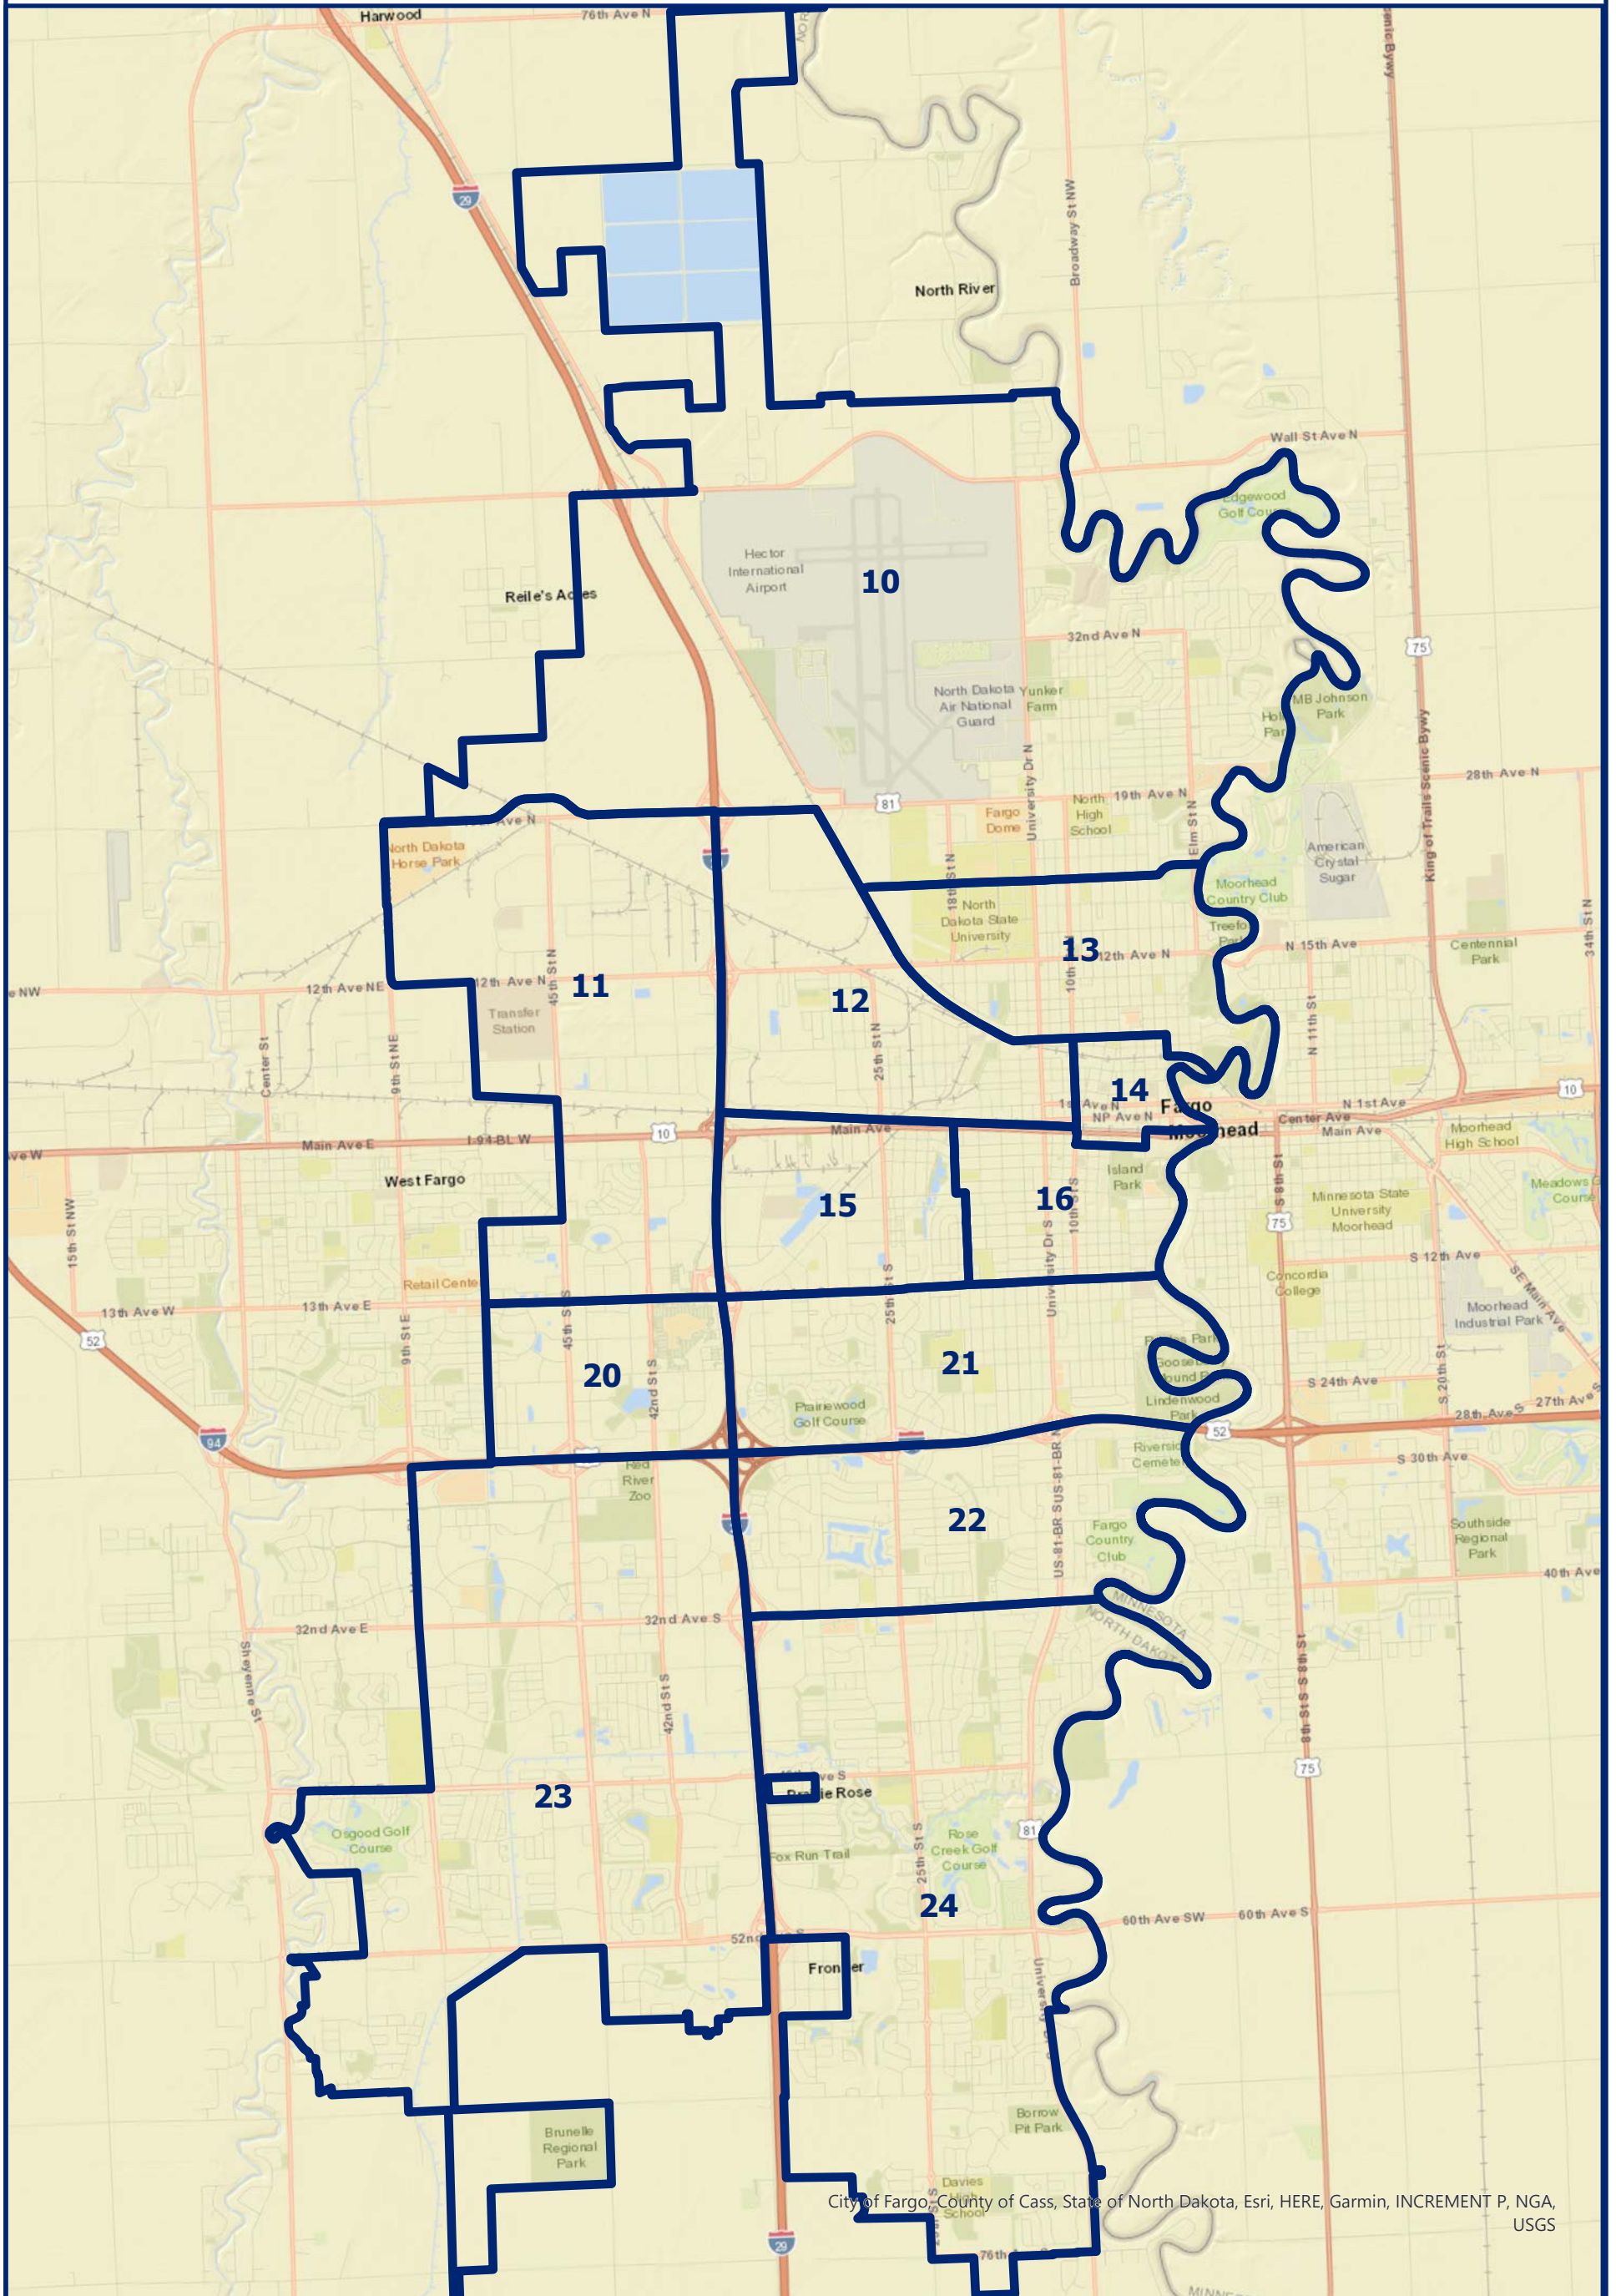

# City of Fargo Beat Map

City of Fargo, County of Cass, State of North Dakota, Esri, HERE, Garmin, INCREMENT P, NGA, USGS

Prepared By: Lauren Cammack  
February 22, 2021