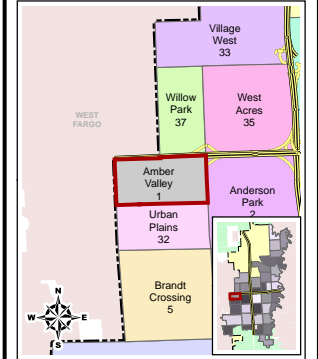

City of Fargo Amber Valley Neighborhood Index Sheet #1

Legend

- Public Pre School
- Elementary School
- Middle School
- High School
- Private School
- College
- Church
- Cemetery
- Golf Course
- Park
- Public Swimming Pool
- Recreation Trail
- Bike Path
- Area Attraction
- Event Center
- Fire Station
- Government Building
- Hospital
- Library
- Police Station
- Sports Complex
- Transportation
- MAT Bus Stop
- MAT Bus Route
- Railroad
- Airport
- Interstate
- Water Feature
- Building Footprint
- Fargo City Limit Line
- Fargo ET Line

Land Use

- High Density Residential
- Commercial
- Low Density Residential
- Public And Institutional
- Industrial
- Mixed Use
- Vacant
- Other