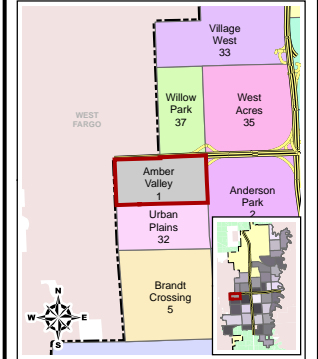

City of Fargo Amber Valley Neighborhood Index Sheet #1

Legend

- Public Pre School
- Elementary School
- Middle School
- High School
- Private School
- College
- Church
- Cemetery
- Golf Course
- Park
- Public Swimming Pool
- Recreation Trail
- Bike Path
- Area Attraction
- Event Center
- Fire Station
- Government Building
- Hospital
- Library
- Police Station
- Sports Complex
- Transportation
- MAT Bus Stop
- MAT Bus Route

- Railroad
- Airport
- Interstate
- Water Feature
- Building Footprint
- Fargo City Limit Line
- Fargo ET Line

Land Use

- High Density Residential
- Commercial
- Low Density Residential
- Public And Institutional
- Industrial
- Mixed Use
- Vacant
- Other