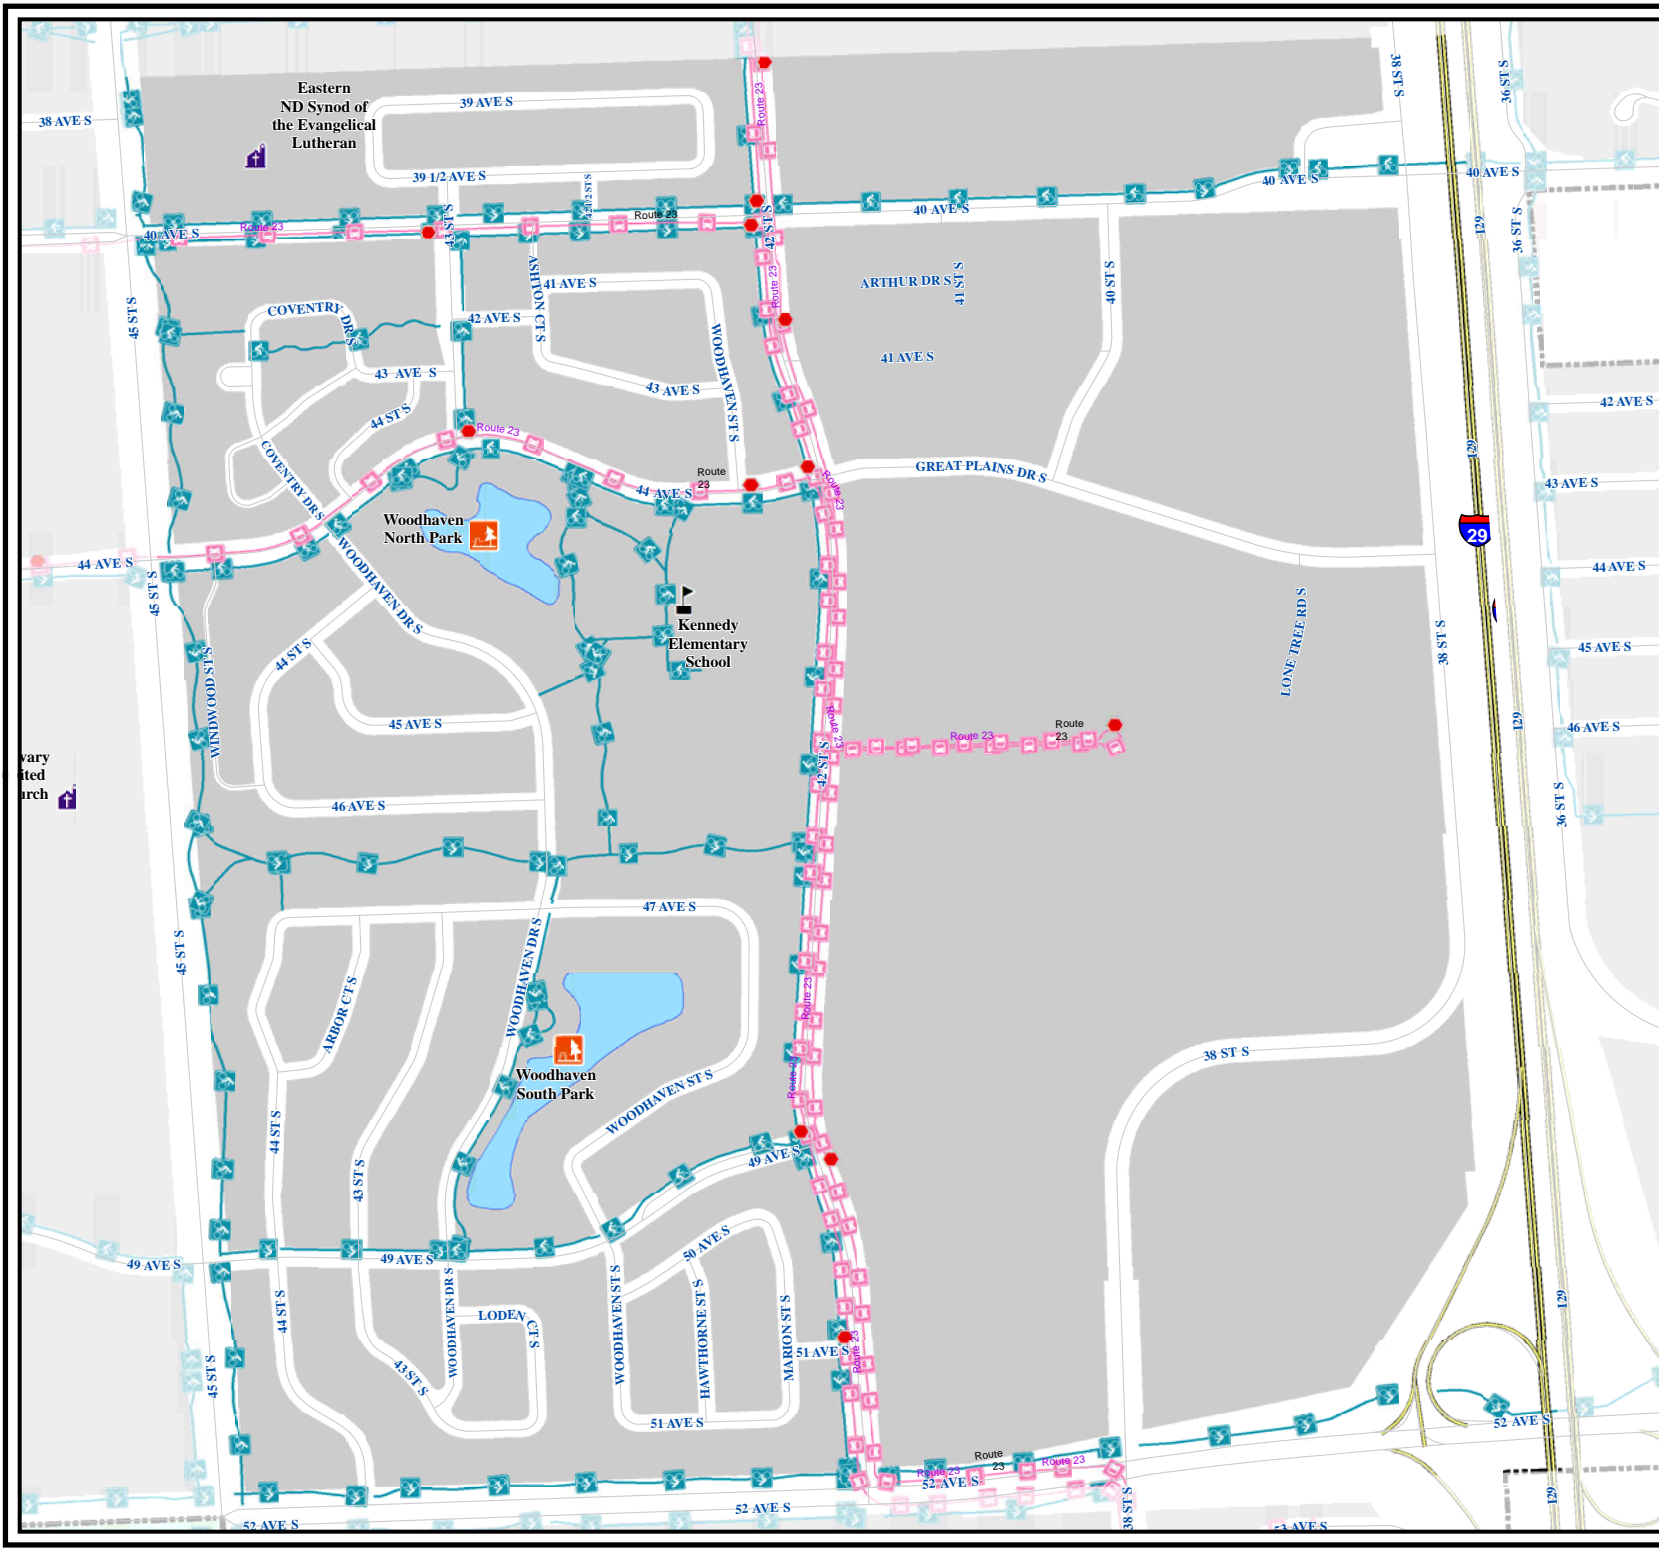

Legend

- Public Pre School
- Elementary School
- Middle School
- High School
- Private School
- College
- Church
- Cemetery
- Golf Course
- Park
- Public Swimming Pool
- Recreation Trail
- Bike Path
- Area Attraction
- Event Center
- Fire Station
- Government Building
- Hospital
- Library
- Police Station
- Sports Complex
- Transportation
- MAT Bus Stop
- MAT Bus Route
- Railroad
- Airport
- Interstate
- Water Feature
- Building Footprint
- Fargo City Limit Line
- Fargo ET Line