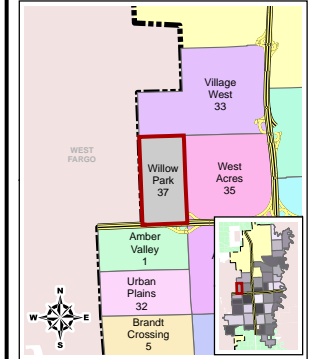

City of Fargo Willow Park Neighborhood Index Sheet #37

Legend

- Public Pre School
- Elementary School
- Middle School
- High School
- Private School
- College
- Church
- Cemetery
- Park
- Public Swimming Pool
- Recreation Trail
- Bike Path
- Area Attraction
- Event Center
- Fire Station
- Government Building
- Hospital
- Library
- Police Station
- Sports Complex
- Transportation
- MAT Bus Stop
- MAT Bus Route
- Railroad
- Airport
- Interstate
- Water Feature
- Building Footprint
- Fargo City Limit Line
- Fargo ET Line

Land Use

- High Density Residential
- Commercial
- Low Density Residential
- Public And Institutional
- Industrial
- Mixed Use
- Vacant
- Other