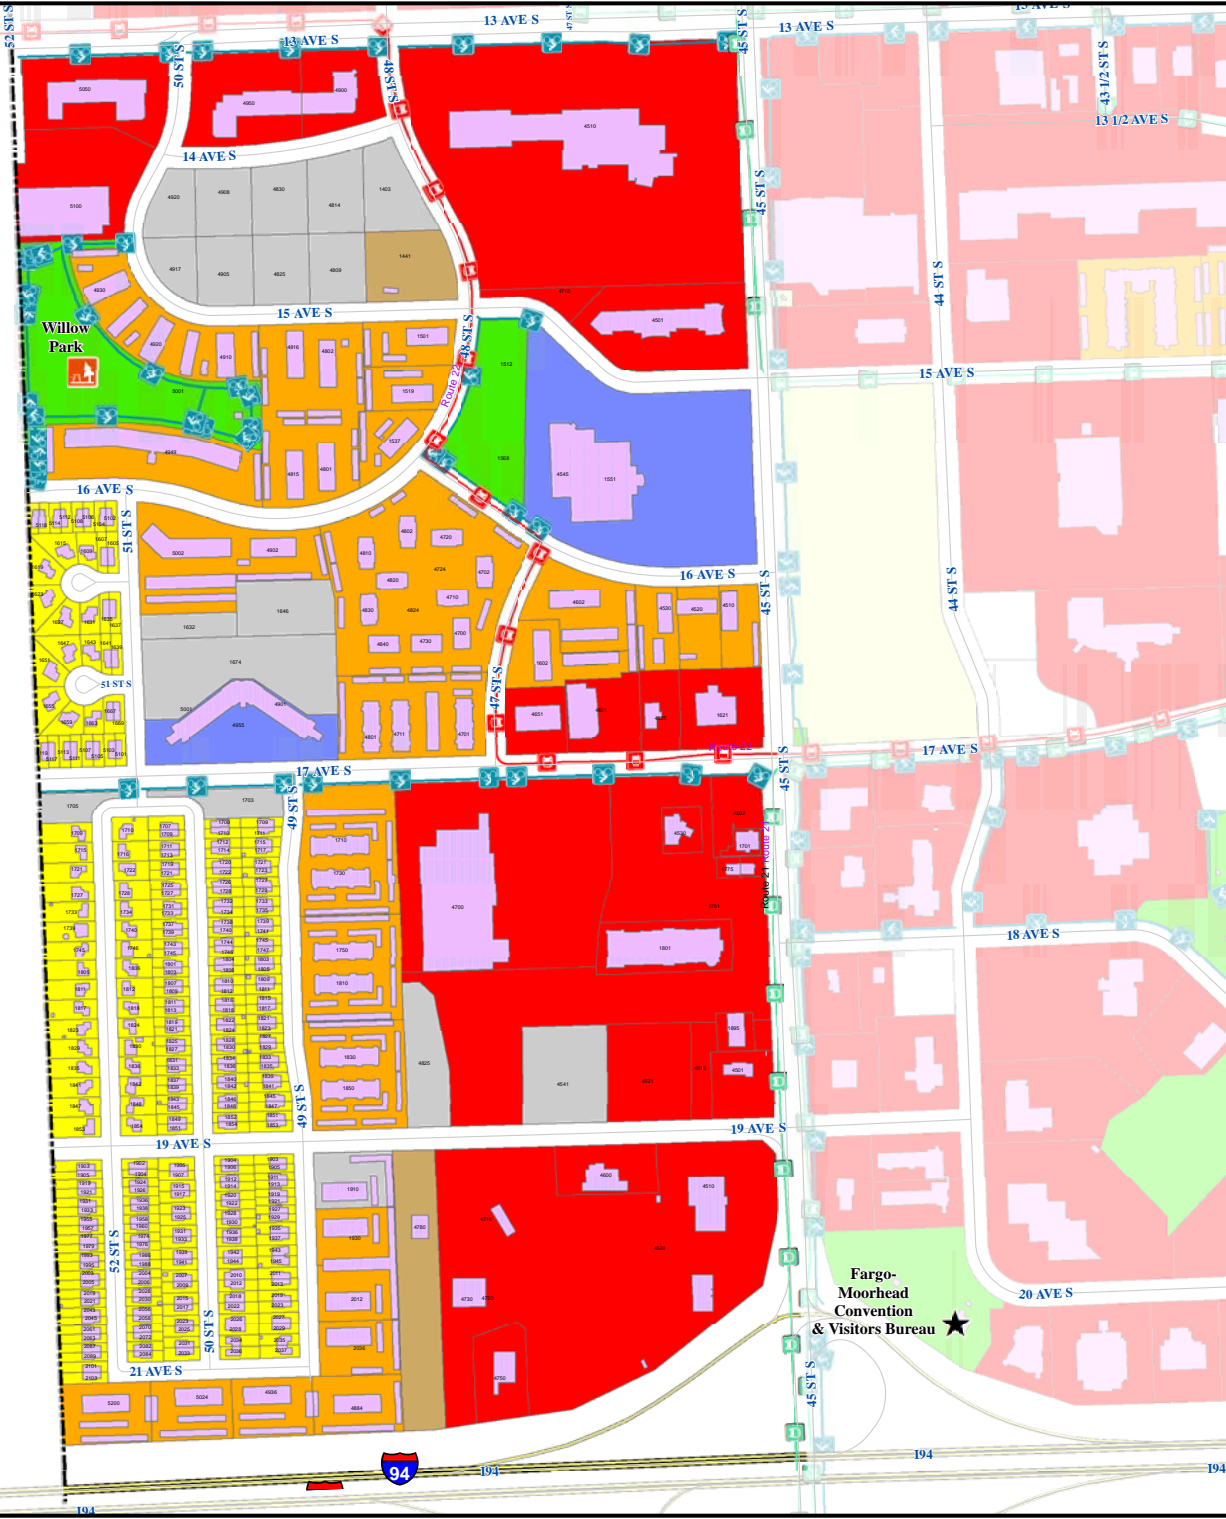

City of Fargo Willow Park Neighborhood Index Sheet #37

Legend

- Public Pre School
- Elementary School
- Middle School
- High School
- Private School
- College
- Church
- Cemetery
- Park
- Public Swimming Pool
- Recreation Trail
- Bike Path
- Area Attraction
- Event Center
- Fire Station
- Government Building
- Hospital
- Library
- Police Station
- Sports Complex
- Transportation
- MAT Bus Stop
- MAT Bus Route
- Railroad
- Airport
- Interstate
- Water Feature
- Building Footprint
- Fargo City Limit Line
- Fargo ET Line

Land Use

- High Density Residential
- Commercial
- Low Density Residential
- Public And Institutional
- Industrial
- Mixed Use
- Vacant
- Other