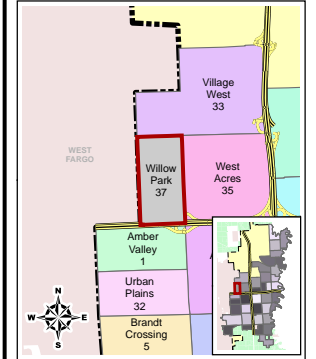

# City of Fargo Willow Park Neighborhood Index Sheet #37

- ### Legend
- Public Pre School
  - Elementary School
  - Middle School
  - High School
  - Private School
  - College
  - Church
  - Cemetery
  - Golf Course
  - Park
  - Public Swimming Pool
  - Recreation Trail
  - Bike Path
  - Area Attraction
  - Event Center
  - Fire Station
  - Government Building
  - Hospital
  - Library
  - Police Station
  - Sports Complex
  - Transportation
  - MAT Bus Stop
  - MAT Bus Route
  - Railroad
  - Airport
  - Interstate
  - Water Feature
  - Building Footprint
  - Fargo City Limit Line
  - Fargo ET Line