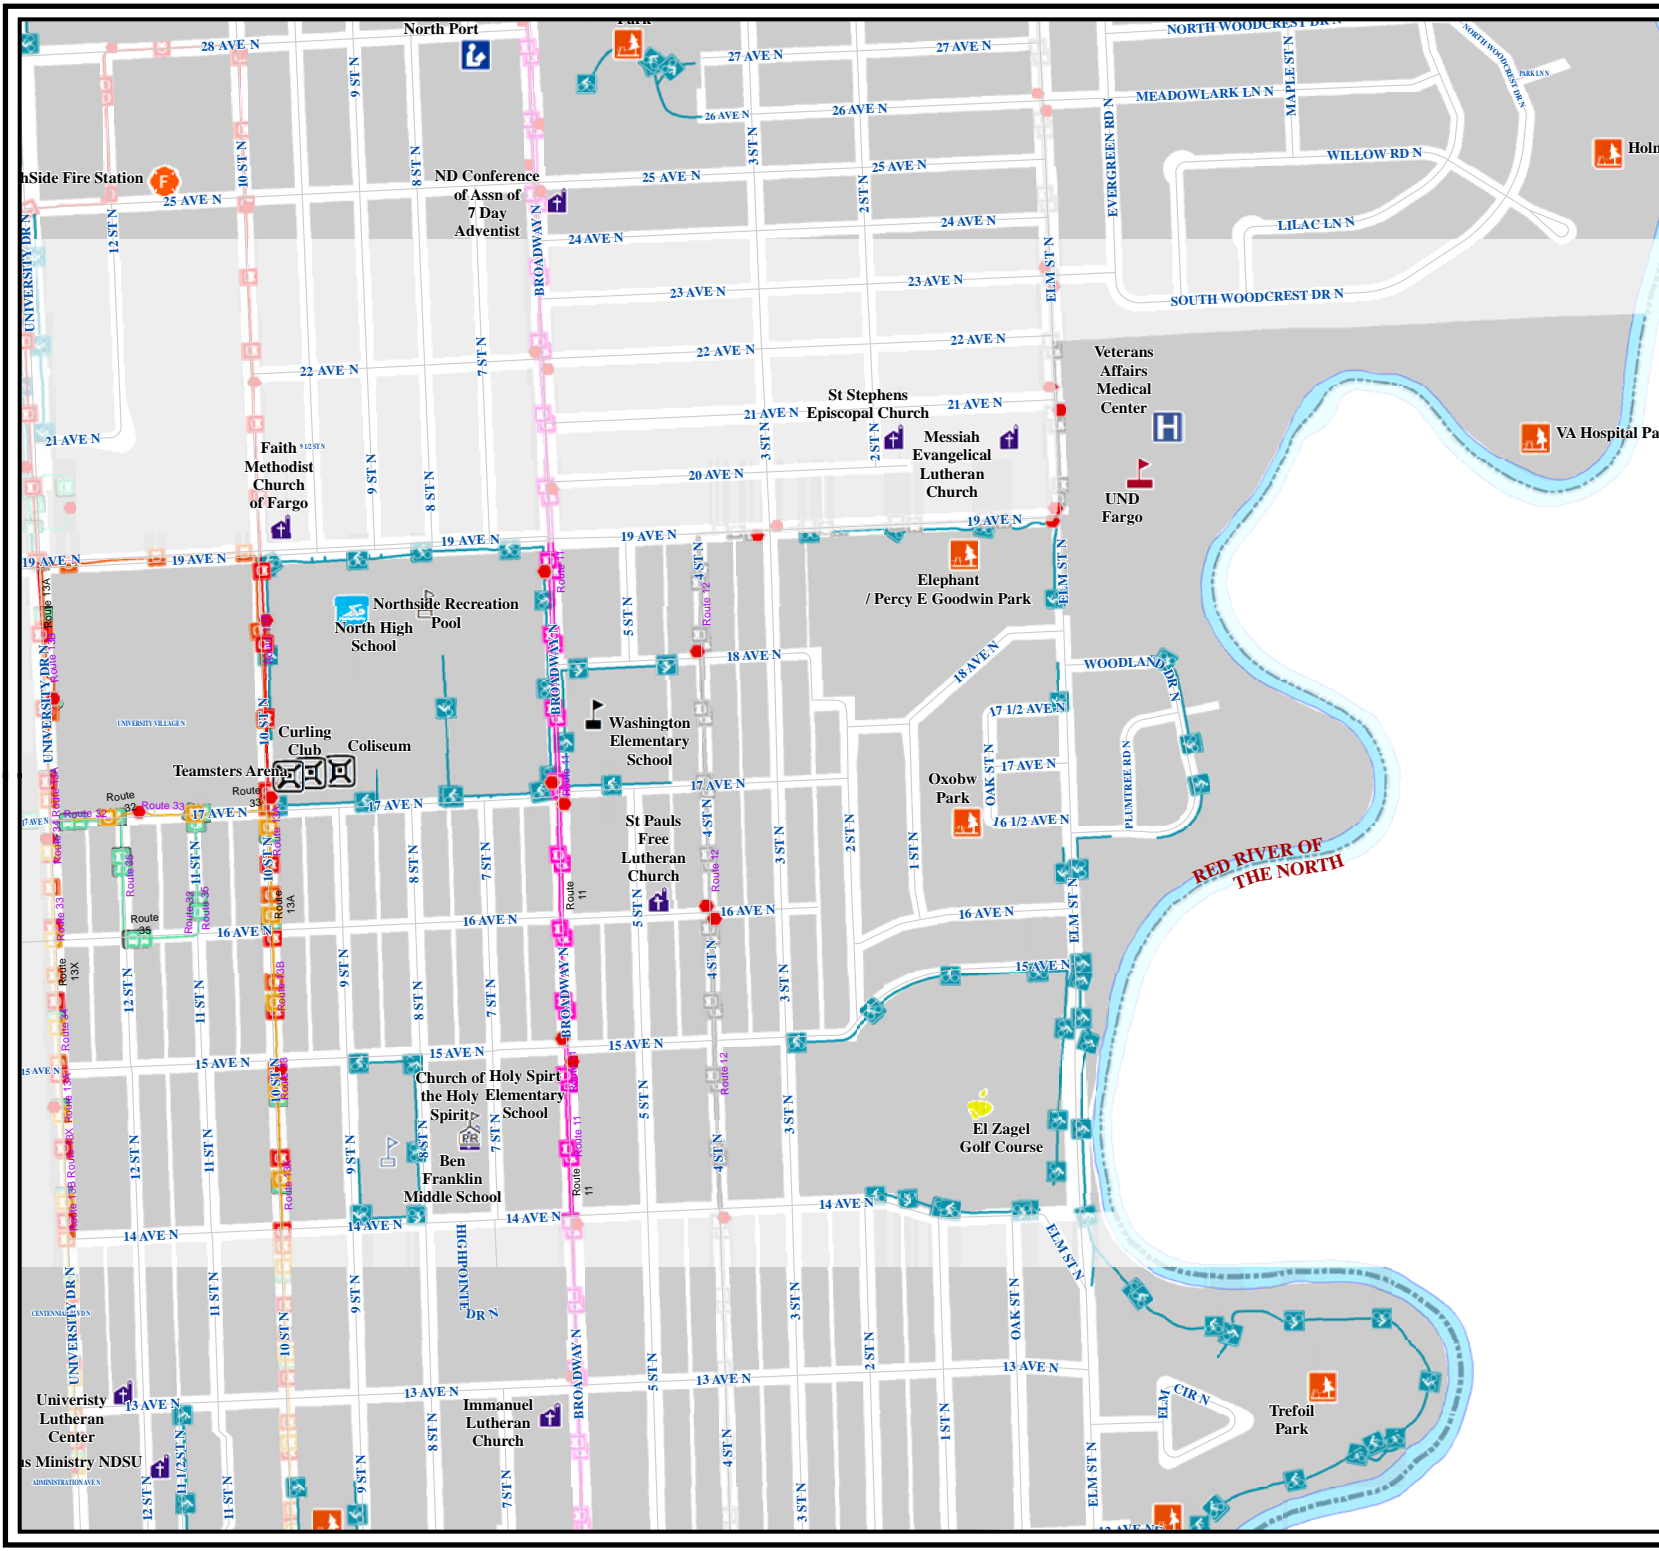

City of Fargo

Washington Neighborhood

Index Sheet #34

Legend

- Public Pre School
- Elementary School
- Middle School
- High School
- Private School
- College
- Church
- Cemetery
- Golf Course
- Park
- Public Swimming Pool
- Recreation Trail
- Bike Path
- Area Attraction
- Event Center
- Fire Station
- Government Building
- Hospital
- Library
- Police Station
- Sports Complex
- Transportation
- MAT Bus Stop
- MAT Bus Route
- Railroad
- Airport
- Interstate
- Water Feature
- Building Footprint
- Fargo City Limit Line
- Fargo ET Line

W:\Larshbaugh_3/20/2012_MG\GIS\Projects\Departments\Planning\Neighborhoods\Neighborhood_Mapbook.mxd

Updated: March 2012