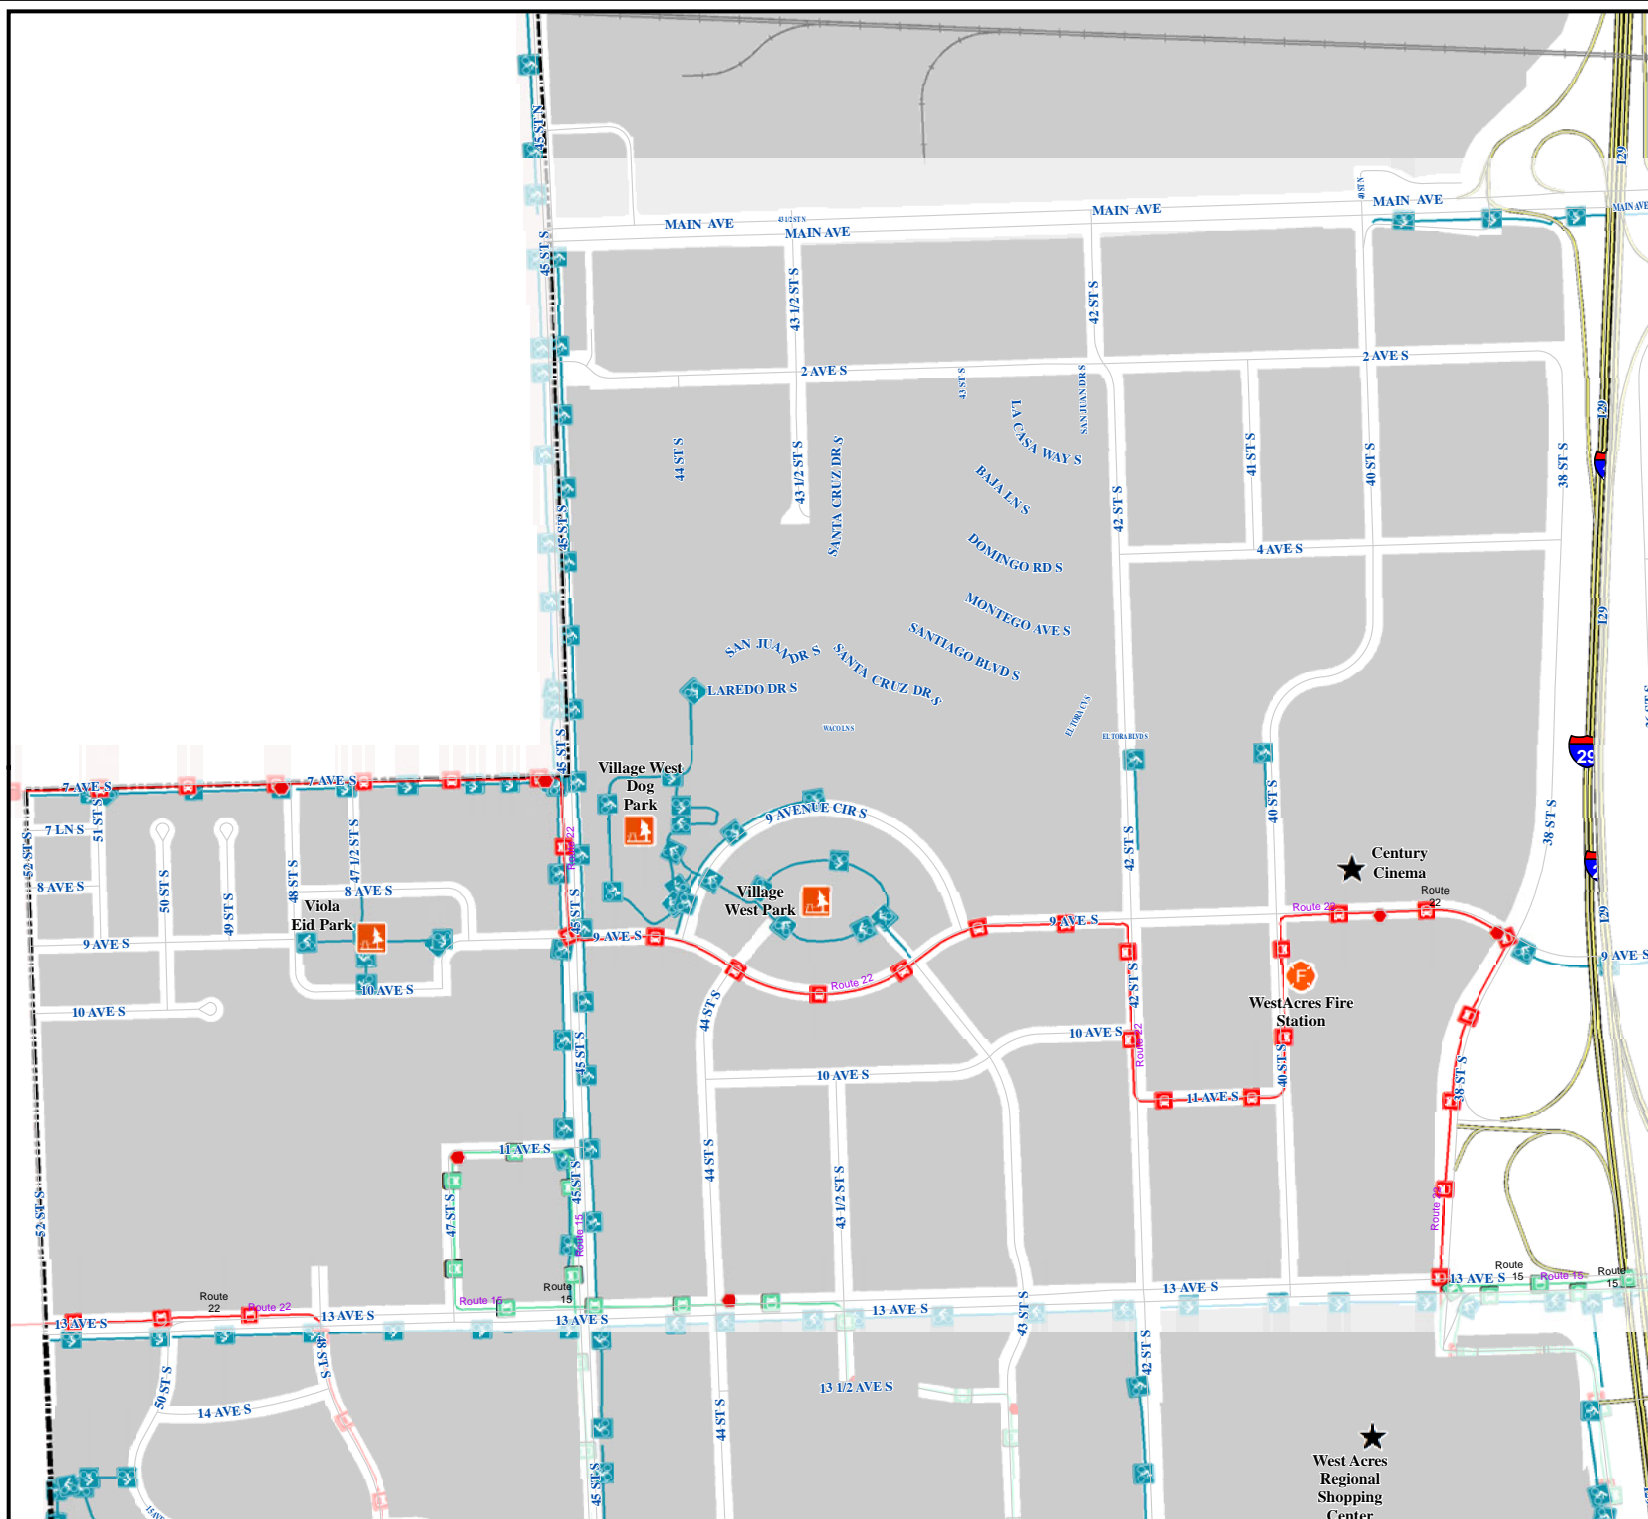

Legend

- Public Pre School
- Elementary School
- Middle School
- High School
- Private School
- College
- Church
- Cemetery
- Golf Course
- Park
- Public Swimming Pool
- Recreation Trail
- Bike Path
- Area Attraction
- Event Center
- Fire Station
- Government Building
- Hospital
- Library
- Police Station
- Sports Complex
- Transportation
- MAT Bus Stop
- MAT Bus Route
- Railroad
- Airport
- Interstate
- Water Feature
- Building Footprint
- Fargo City Limit Line
- Fargo ET Line