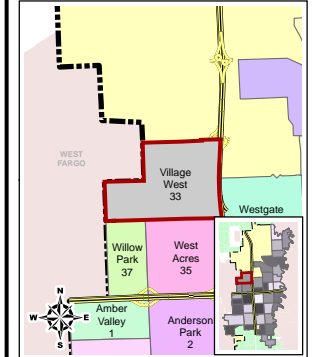

City of Fargo Village West Neighborhood Index Sheet #33