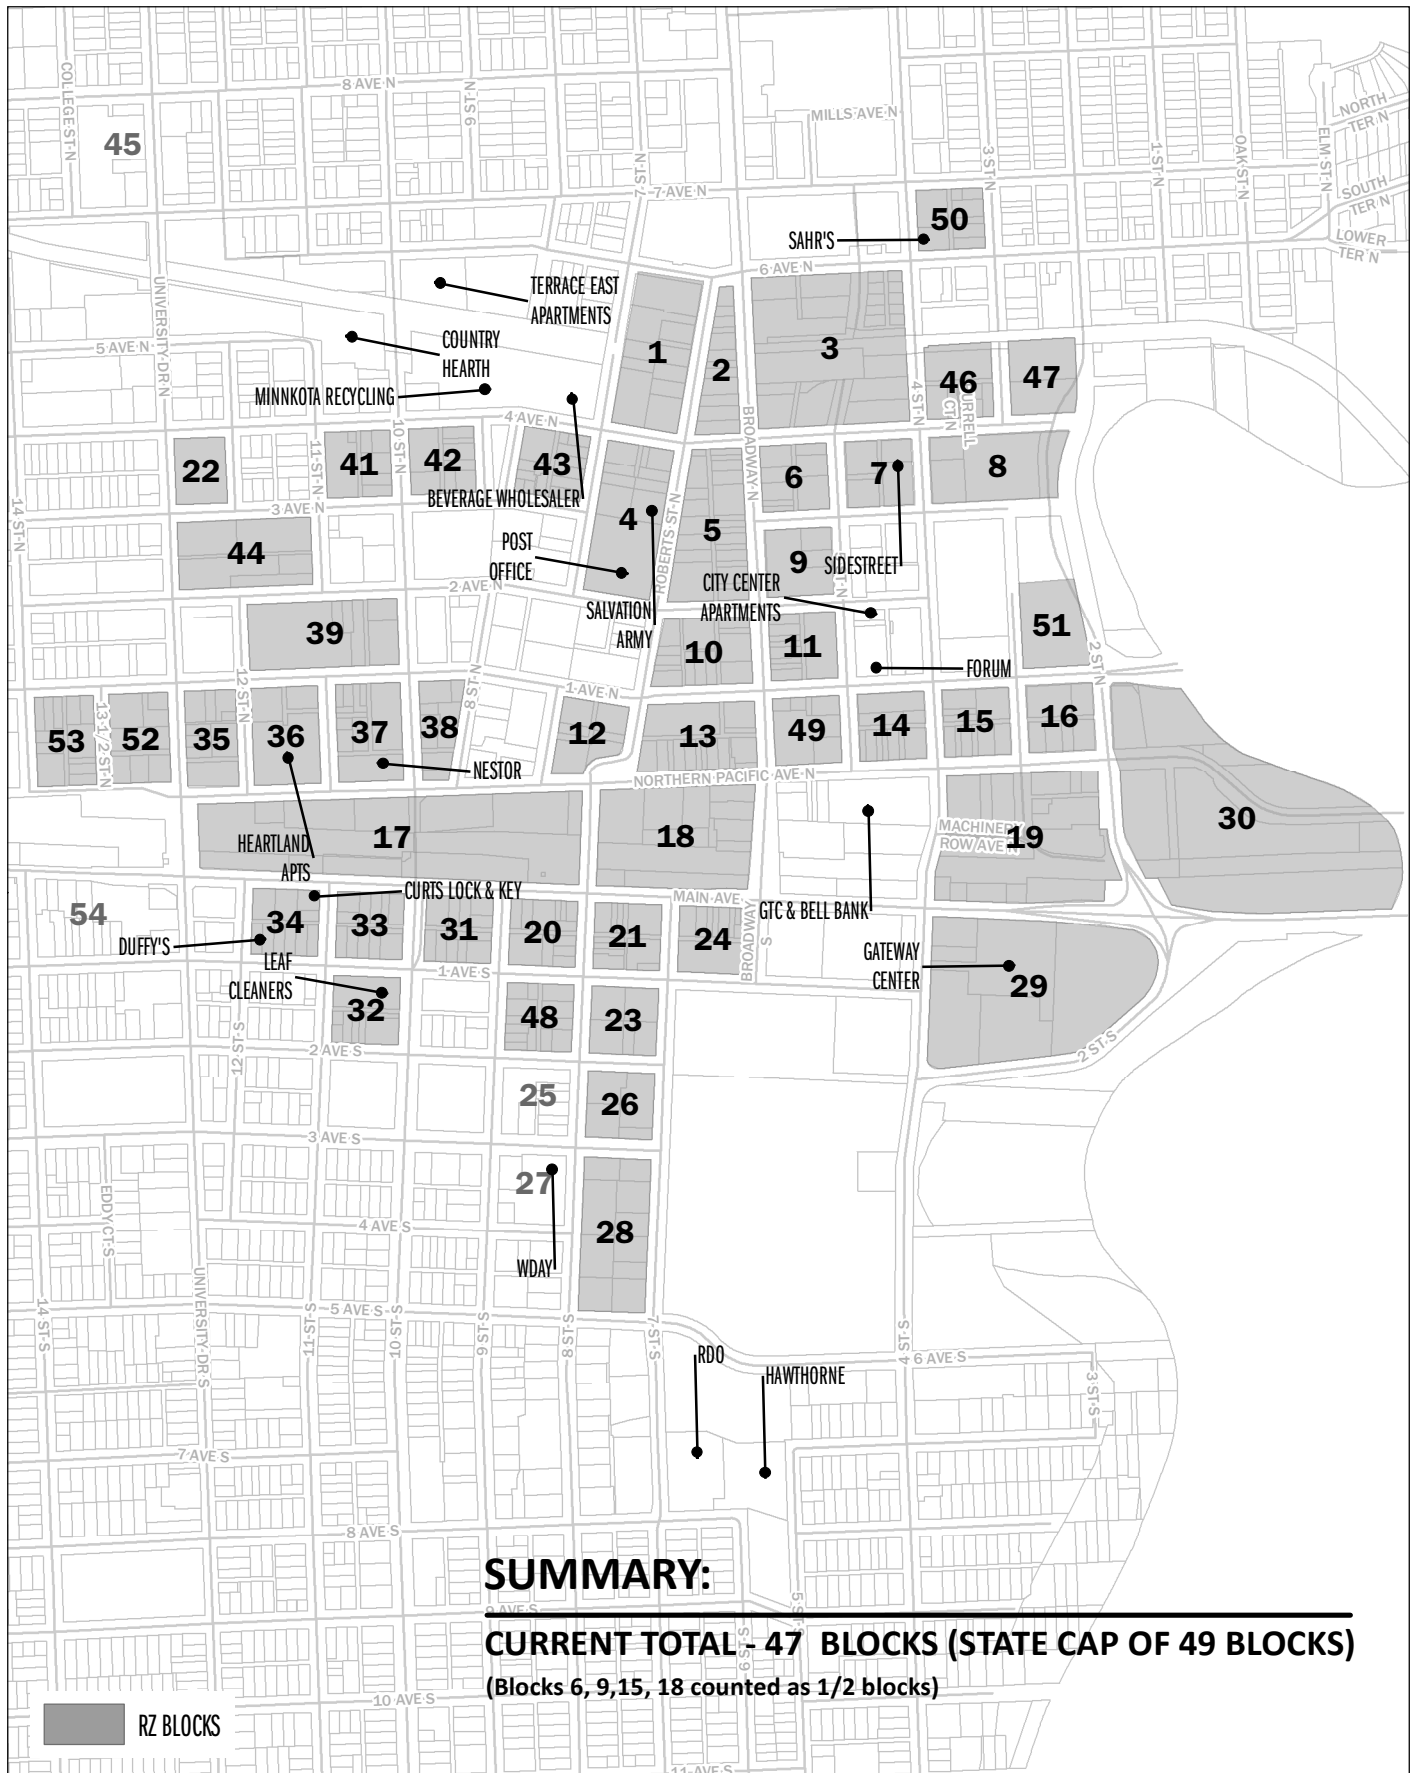

# RENAISSANCE ZONE BOUNDARY

## SUMMARY:

**CURRENT TOTAL - 47 BLOCKS (STATE CAP OF 49 BLOCKS)**  
 (Blocks 6, 9, 15, 18 counted as 1/2 blocks)

 RZ BLOCKS