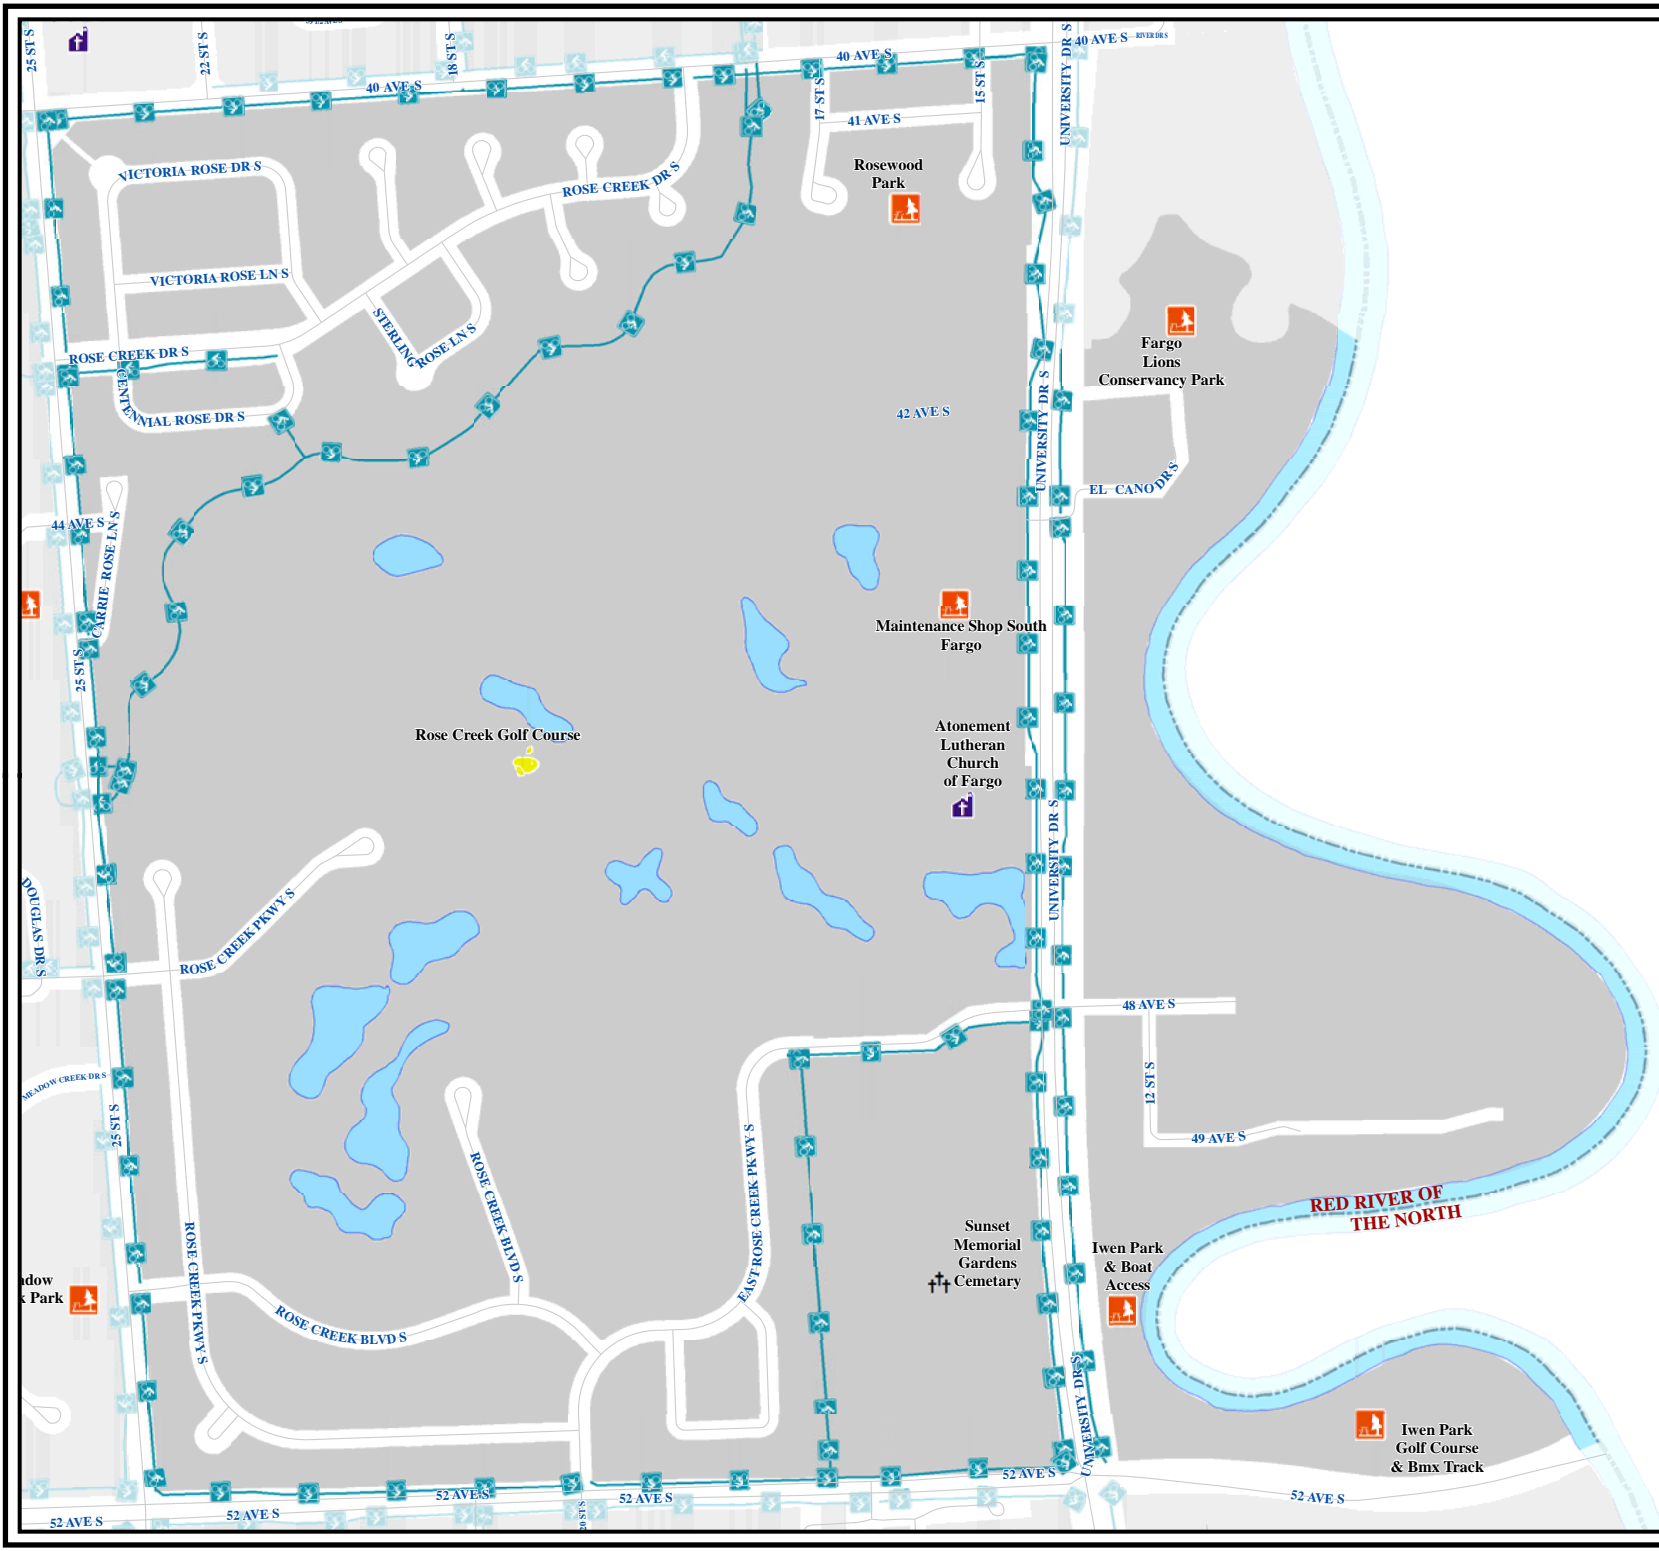

Legend

- Public Pre School
- Elementary School
- Middle School
- High School
- Private School
- College
- Church
- Cemetery
- Golf Course
- Park
- Public Swimming Pool
- Recreation Trail
- Bike Path
- Area Attraction
- Event Center
- Fire Station
- Government Building
- Hospital
- Library
- Police Station
- Sports Complex
- Transportation
- MAT Bus Stop
- MAT Bus Route
- Railroad
- Airport
- Interstate
- Water Feature
- Building Footprint
- Fargo City Limit Line
- Fargo ET Line