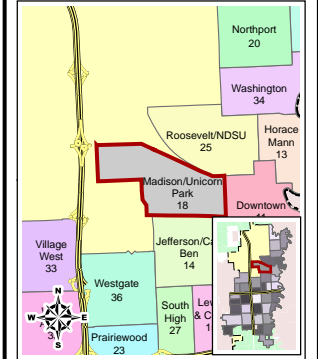

City of Fargo Madison/Unicorn Park Neighborhood Index Sheet #18

- ### Legend
- Public Pre School
 - Elementary School
 - Middle School
 - High School
 - Private School
 - College
 - Church
 - Cemetery
 - Golf Course
 - Park
 - Public Swimming Pool
 - Recreation Trail
 - Bike Path
 - Area Attraction
 - Event Center
 - Fire Station
 - Government Building
 - Hospital
 - Library
 - Police Station
 - Sports Complex
 - Transportation
 - MAT Bus Stop
 - MAT Bus Route
 - Railroad
 - Airport
 - Interstate
 - Water Feature
 - Building Footprint
 - Fargo City Limit Line
 - Fargo ET Line
- ### Land Use
- High Density Residential
 - Commercial
 - Low Density Residential
 - Public And Institutional
 - Industrial
 - Mixed Use
 - Vacant
 - Other