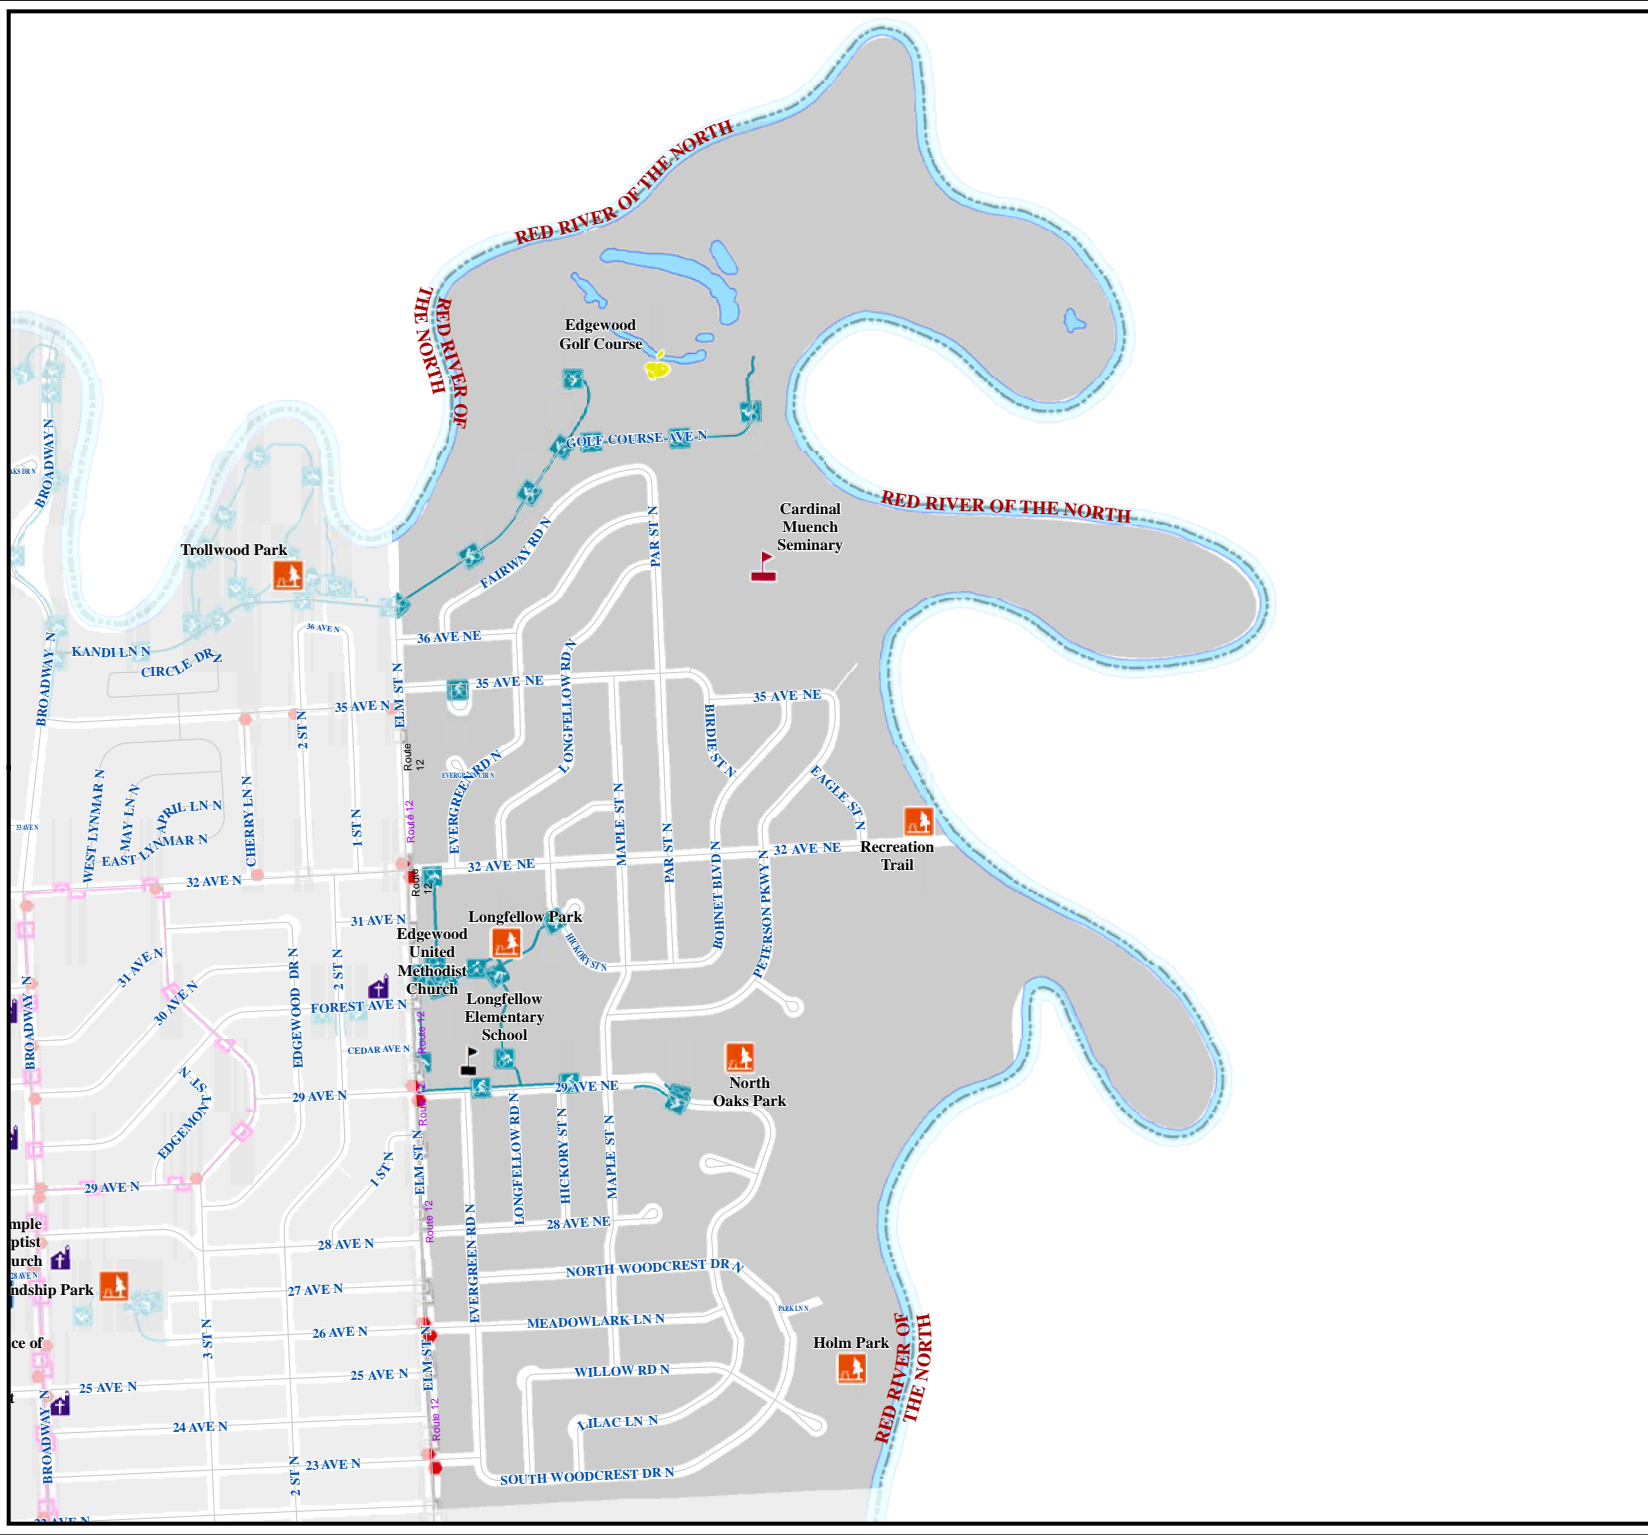

City of Fargo

Longfellow Neighborhood

Index Sheet #17

1. ### Legend
2. Public Pre School
   - Elementary School
   - Middle School
   - High School
   - Private School
   - College
   - Church
   - Cemetery
   - Golf Course
   - Park
   - Public Swimming Pool
   - Recreation Trail
   - Bike Path
   - Area Attraction
   - Event Center
   - Fire Station
   - Government Building
   - Hospital
   - Library
   - Police Station
   - Sports Complex
   - Transportation
   - MAT Bus Stop
   - MAT Bus Route
   - Railroad
   - Airport
   - Interstate
   - Water Feature
   - Building Footprint
   - Fargo City Limit Line
   - Fargo ET Line