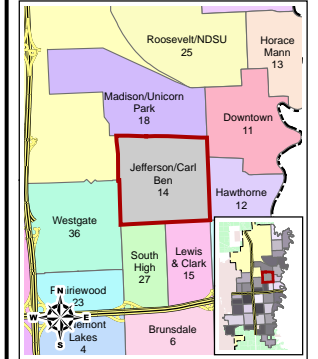

City of Fargo Jefferson/Carl Ben Neighborhood Index Sheet #14