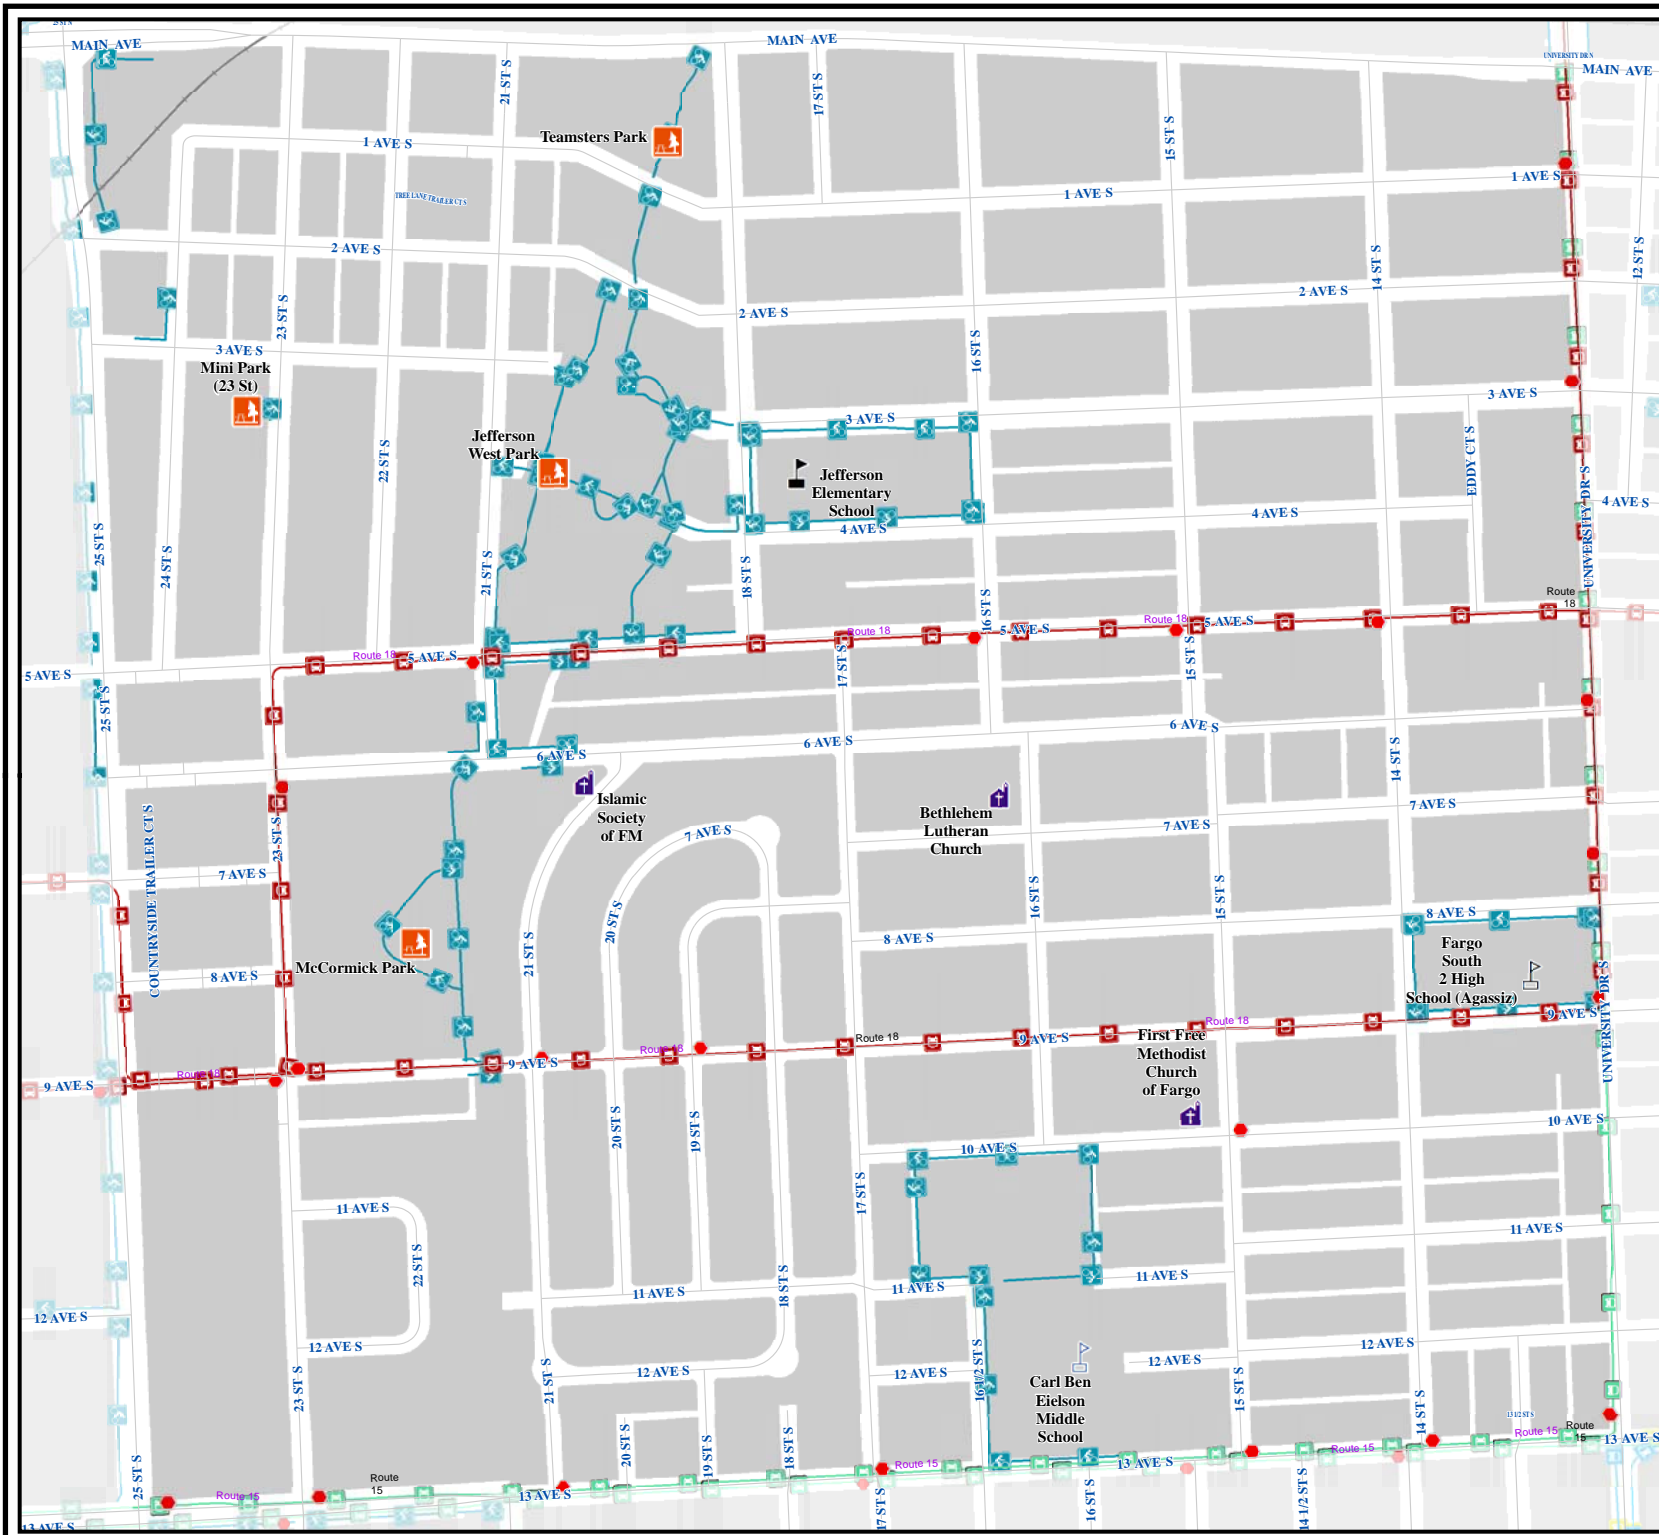

Legend

- Public Pre School
- Elementary School
- Middle School
- High School
- Private School
- College
- Church
- Cemetery
- Golf Course
- Park
- Public Swimming Pool
- Recreation Trail
- Bike Path
- Area Attraction
- Event Center
- Fire Station
- Government Building
- Hospital
- Library
- Police Station
- Sports Complex
- Transportation
- MAT Bus Stop
- MAT Bus Route
- Railroad
- Airport
- Interstate
- Water Feature
- Building Footprint
- Fargo City Limit Line
- Fargo ET Line