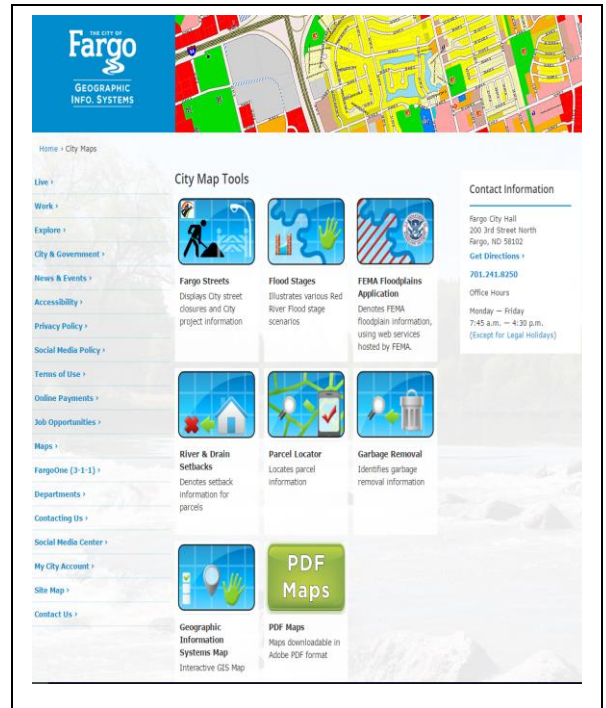

# Interactive GIS Map Instructions

Access Fargo's Interactive GIS Map from any modern browser (Chrome, Internet Explorer, etc.) by searching City of Fargo

This map is based on “layers” meaning you can “build” the map by turning on and off layers (options) you wish to view simply by “checking or un-checking” the box in front of the layer.

Some map layers are turned on automatically at start up.

A description of the map tools (icons) is on page 2.

Page 3 has step-by-step address search instructions.

Page 4 has instructions on how to view LOMC documents.

Please take some time to explore this powerful tool. You can not hurt this map or make any permanent changes to it so click away and learn a new skill.

For more instructions on how to use this software click on the “?” icon at far right of the toolbar.