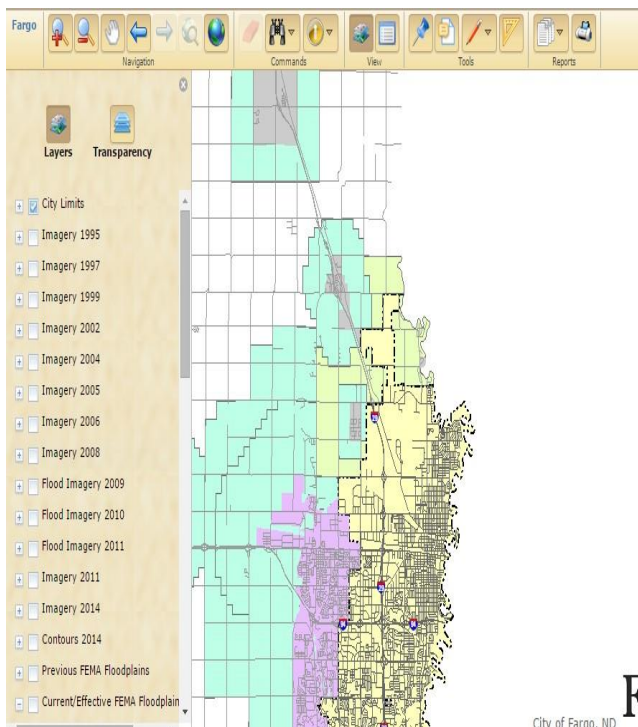

# Interactive GIS Map Instructions

Access Fargo's Interactive GIS Map from any modern browser (Chrome, Internet Explorer, etc.) by searching City of Fargo

This map is based on “layers” meaning you can “build” the map by turning on and off layers (options) you wish to view simply by “checking or un-checking” the box in front of the layer.

Some map layers are turned on automatically at start up.

A description of the map tools (icons) is on page 2.

Page 3 has step-by-step address search instructions.

Page 4 has instructions on how to view LOMC documents.