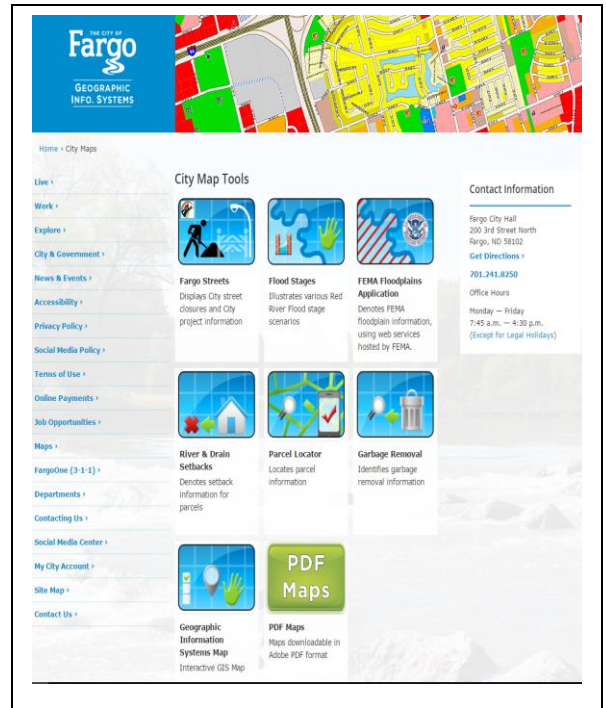

Interactive GIS Map Instructions

Access Fargo's Interactive GIS Map from any modern browser (Chrome, Internet Explorer, etc.) by searching City of Fargo

This map is based on **“layers”** meaning you can **“build”** the map by turning on and off layers (options) you wish to view simply by **“checking or un-checking”** the box in front of the layer.

Some map layers are turned on automatically at start up.

A description of the map tools (icons) is on page 2.

Page 3 has step-by-step address search instructions.

Page 4 has instructions on how to view LOMC documents.

Please take some time to explore this powerful tool. You can not hurt this map or make any permanent changes to it so click away and learn a new skill.

For more instructions on how to use this software click on the **“?”** icon at far right of the toolbar.