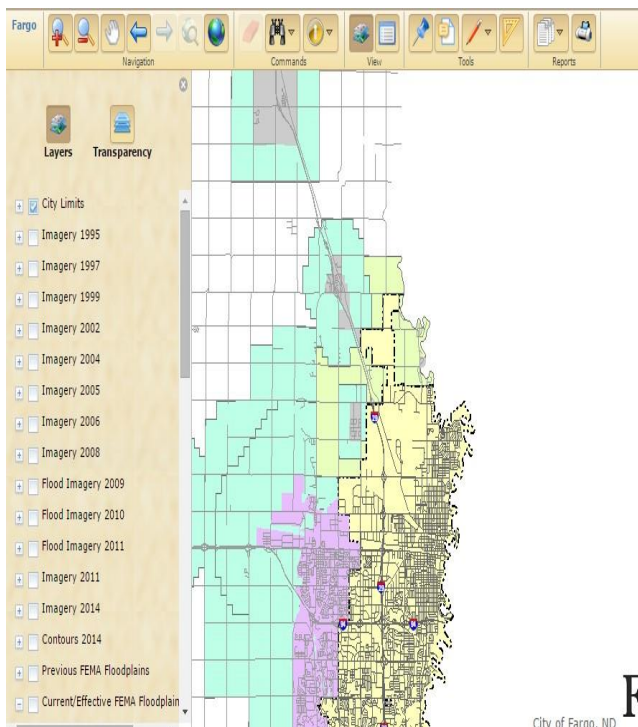

Interactive GIS Map Instructions

Access Fargo's Interactive GIS Map from any modern browser (Chrome, Internet Explorer, etc.) by searching City of Fargo

This map is based on **“layers”** meaning you can **“build”** the map by turning on and off layers (options) you wish to view simply by **“checking or un-checking”** the box in front of the layer.

Some map layers are turned on automatically at start up.

A description of the map tools (icons) is on page 2.

Page 3 has step-by-step address search instructions.

Page 4 has instructions on how to view LOMC documents.