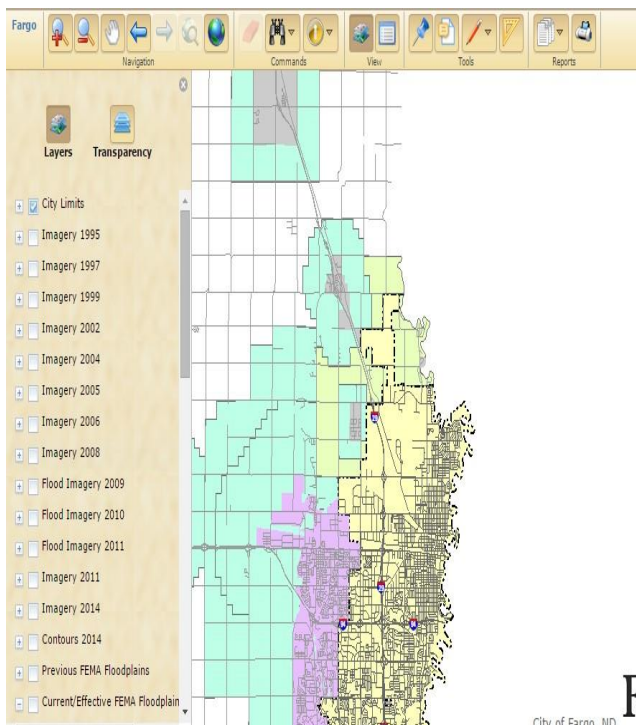

# Interactive GIS Map Instructions

Access Fargo's Interactive GIS Map from any modern browser (Chrome, Internet Explorer, etc.) by searching City of Fargo

This map is based on “layers” meaning you can “build” the map by turning on and off layers (options) you wish to view simply by “checking or un-checking” the box in front of the layer.

Some map layers are turned on automatically at start up.

A description of the map tools (icons) is on page 2.

Page 3 has step-by-step address search instructions.

Page 4 has instructions on how to view LOMC documents.