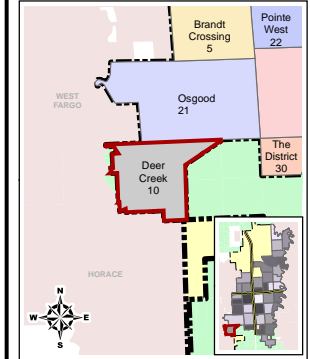

City of Fargo

Deer Creek Neighborhood

Index Sheet #10

Legend

- Public Pre School
- Elementary School
- Middle School
- High School
- Private School
- College
- Church
- Cemetery
- Golf Course
- Park
- Public Swimming Pool
- Recreation Trail
- Bike Path
- Area Attraction
- Event Center
- Fire Station
- Government Building
- Hospital
- Library
- Police Station
- Sports Complex
- Transportation
- MAT Bus Stop
- MAT Bus Route
- Railroad
- Airport
- Interstate
- Water Feature
- Building Footprint
- Fargo City Limit Line
- Fargo ET Line

Land Use

- High Density Residential
- Commercial
- Low Density Residential
- Public And Institutional
- Industrial
- Mixed Use
- Vacant
- Other

Updated: March 2012