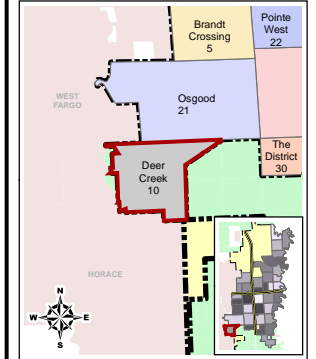

City of Fargo Deer Creek Neighborhood Index Sheet #10

Legend

-  Public Pre School
-  Elementary School
-  Middle School
-  High School
-  Private School
-  College
-  Church
-  Cemetery
-  Golf Course
-  Park
-  Public Swimming Pool
-  Recreation Trail
-  Bike Path
-  Area Attraction
-  Event Center
-  Fire Station
-  Government Building
-  Hospital
-  Library
-  Police Station
-  Sports Complex
-  Transportation
-  MAT Bus Stop
-  MAT Bus Route
-  Railroad
-  Airport
-  Interstate
-  Water Feature
-  Building Footprint
-  Fargo City Limit Line
-  Fargo ET Line