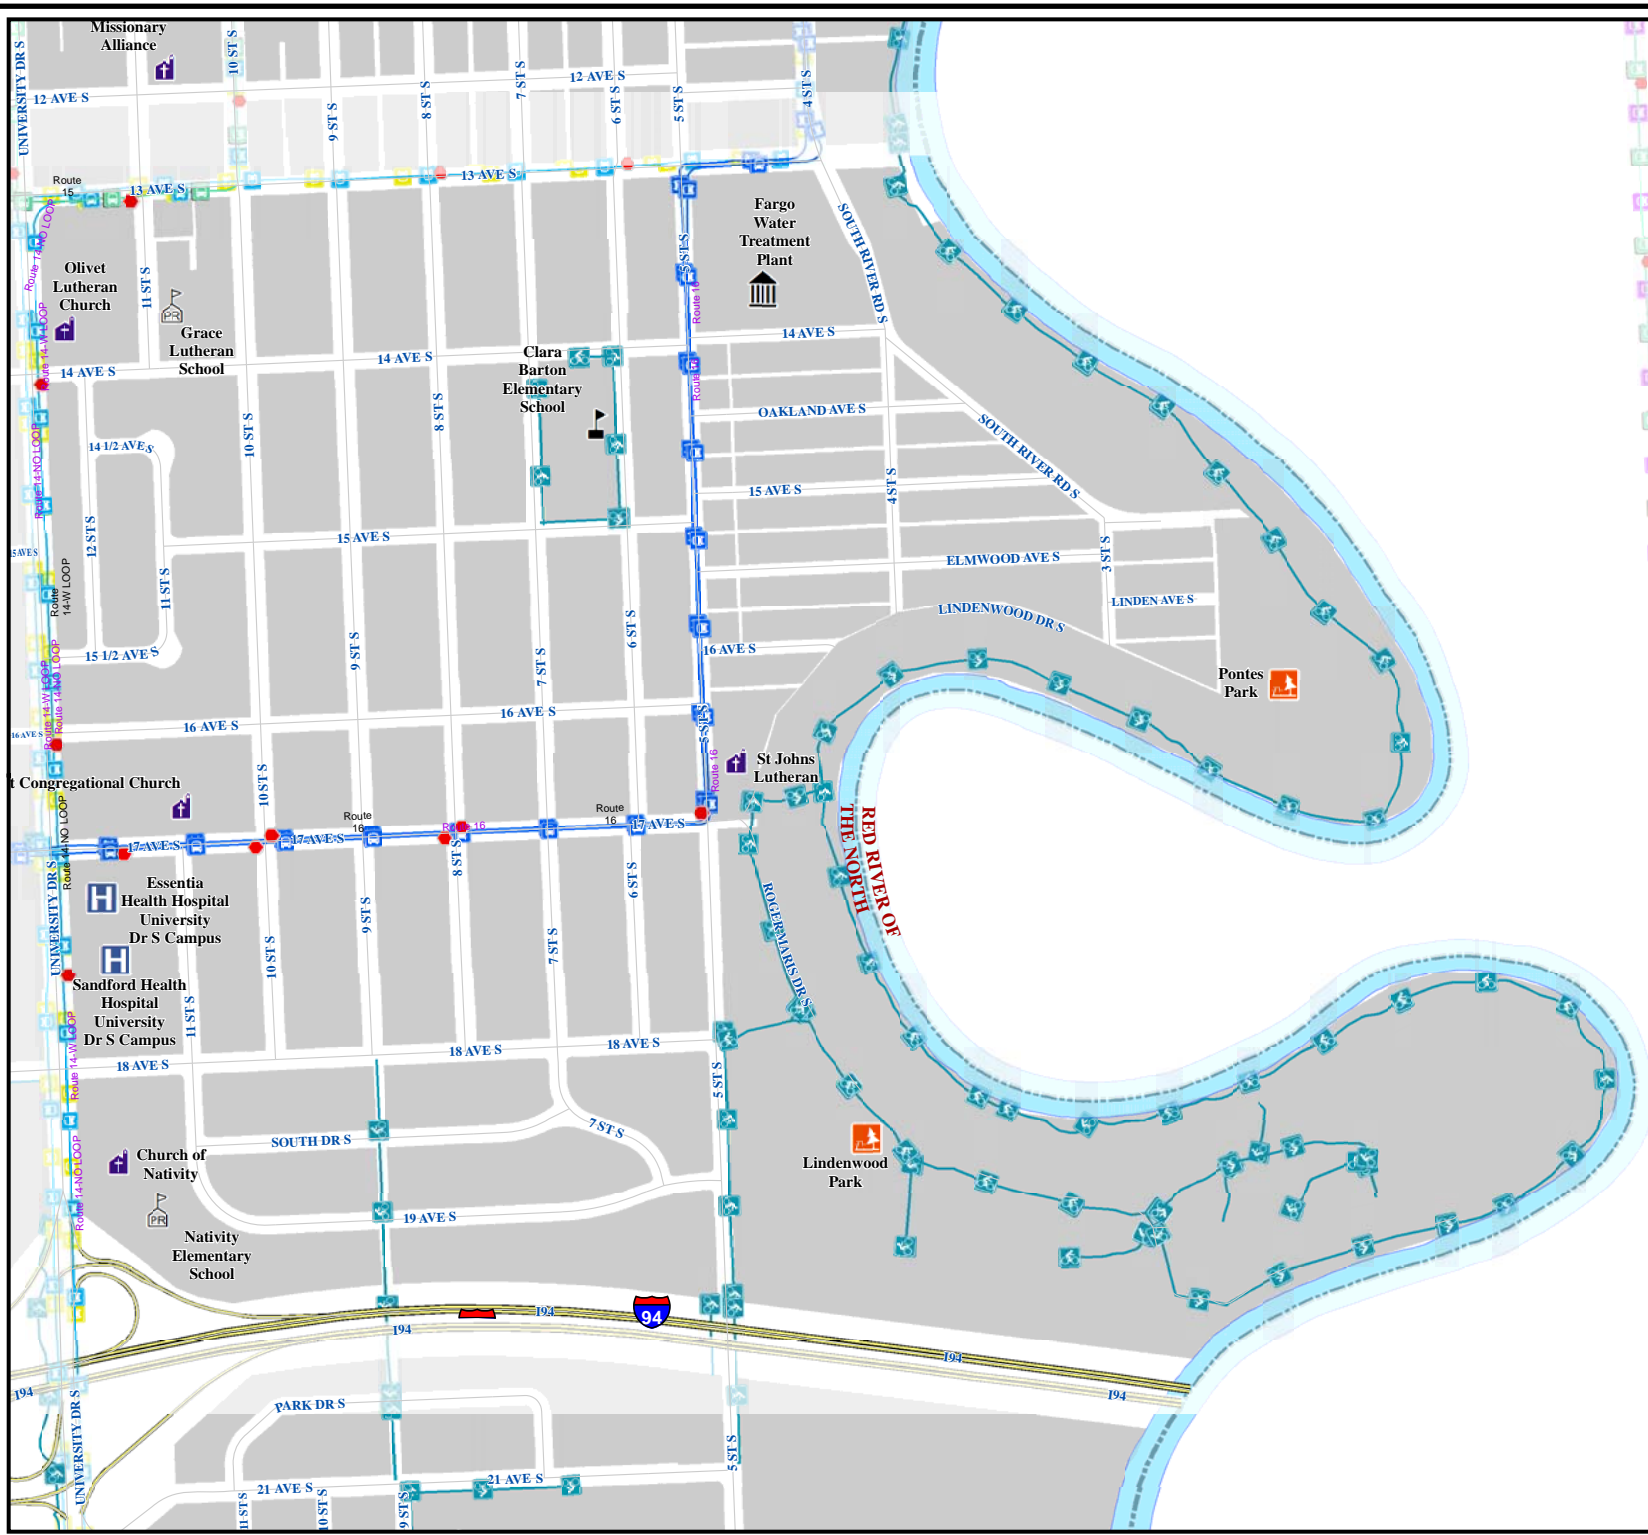

# City of Fargo Clara Barton Neighborhood Index Sheet #8

## Legend

- Public Pre School
- Elementary School
- Middle School
- High School
- Private School
- College
- Church
- Cemetery
- Golf Course
- Park
- Public Swimming Pool
- Recreation Trail
- Bike Path
- Area Attraction
- Event Center
- Fire Station
- Government Building
- Hospital
- Library
- Police Station
- Sports Complex
- Transportation
- MAT Bus Stop
- MAT Bus Route
- Railroad
- Airport
- Interstate
- Water Feature
- Building Footprint
- Fargo City Limit Line
- Fargo ET Line