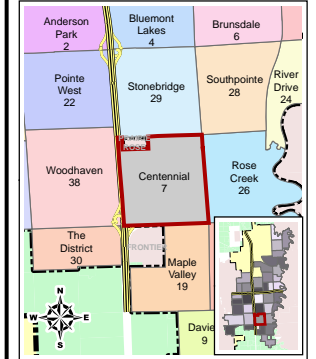

City of Fargo

Centennial Neighborhood

Index Sheet #7

Legend

- Public Pre School
- Elementary School
- Middle School
- High School
- Private School
- College
- Church
- Cemetery
- Golf Course
- Park
- Public Swimming Pool
- Recreation Trail
- Bike Path
- Area Attraction
- Event Center
- Fire Station
- Government Building
- Hospital
- Library
- Police Station
- Sports Complex
- Transportation
- MAT Bus Stop
- MAT Bus Route
- Railroad
- Airport
- Interstate
- Water Feature
- Building Footprint
- Fargo City Limit Line
- Fargo ET Line

Land Use

- High Density Residential
- Commercial
- Low Density Residential
- Public And Institutional
- Industrial
- Mixed Use
- Vacant
- Other

Updated: March 2012