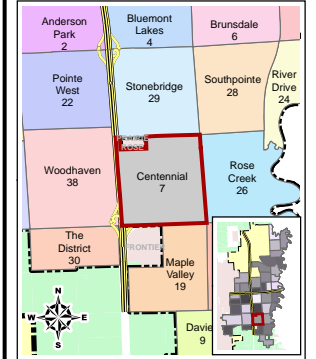

City of Fargo Centennial Neighborhood Index Sheet #7