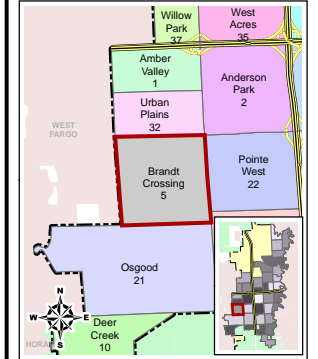

# City of Fargo Brandt Crossing Neighborhood Index Sheet #5

## Legend

- Public Pre School
- Elementary School
- Middle School
- High School
- Private School
- College
- Church
- Cemetery
- Golf Course
- Park
- Public Swimming Pool
- Recreation Trail
- Bike Path
- Area Attraction
- Event Center
- Fire Station
- Government Building
- Hospital
- Library
- Police Station
- Sports Complex
- Transportation
- MAT Bus Stop
- MAT Bus Route
- Railroad
- Airport
- Interstate
- Water Feature
- Building Footprint
- Fargo City Limit Line
- Fargo ET Line