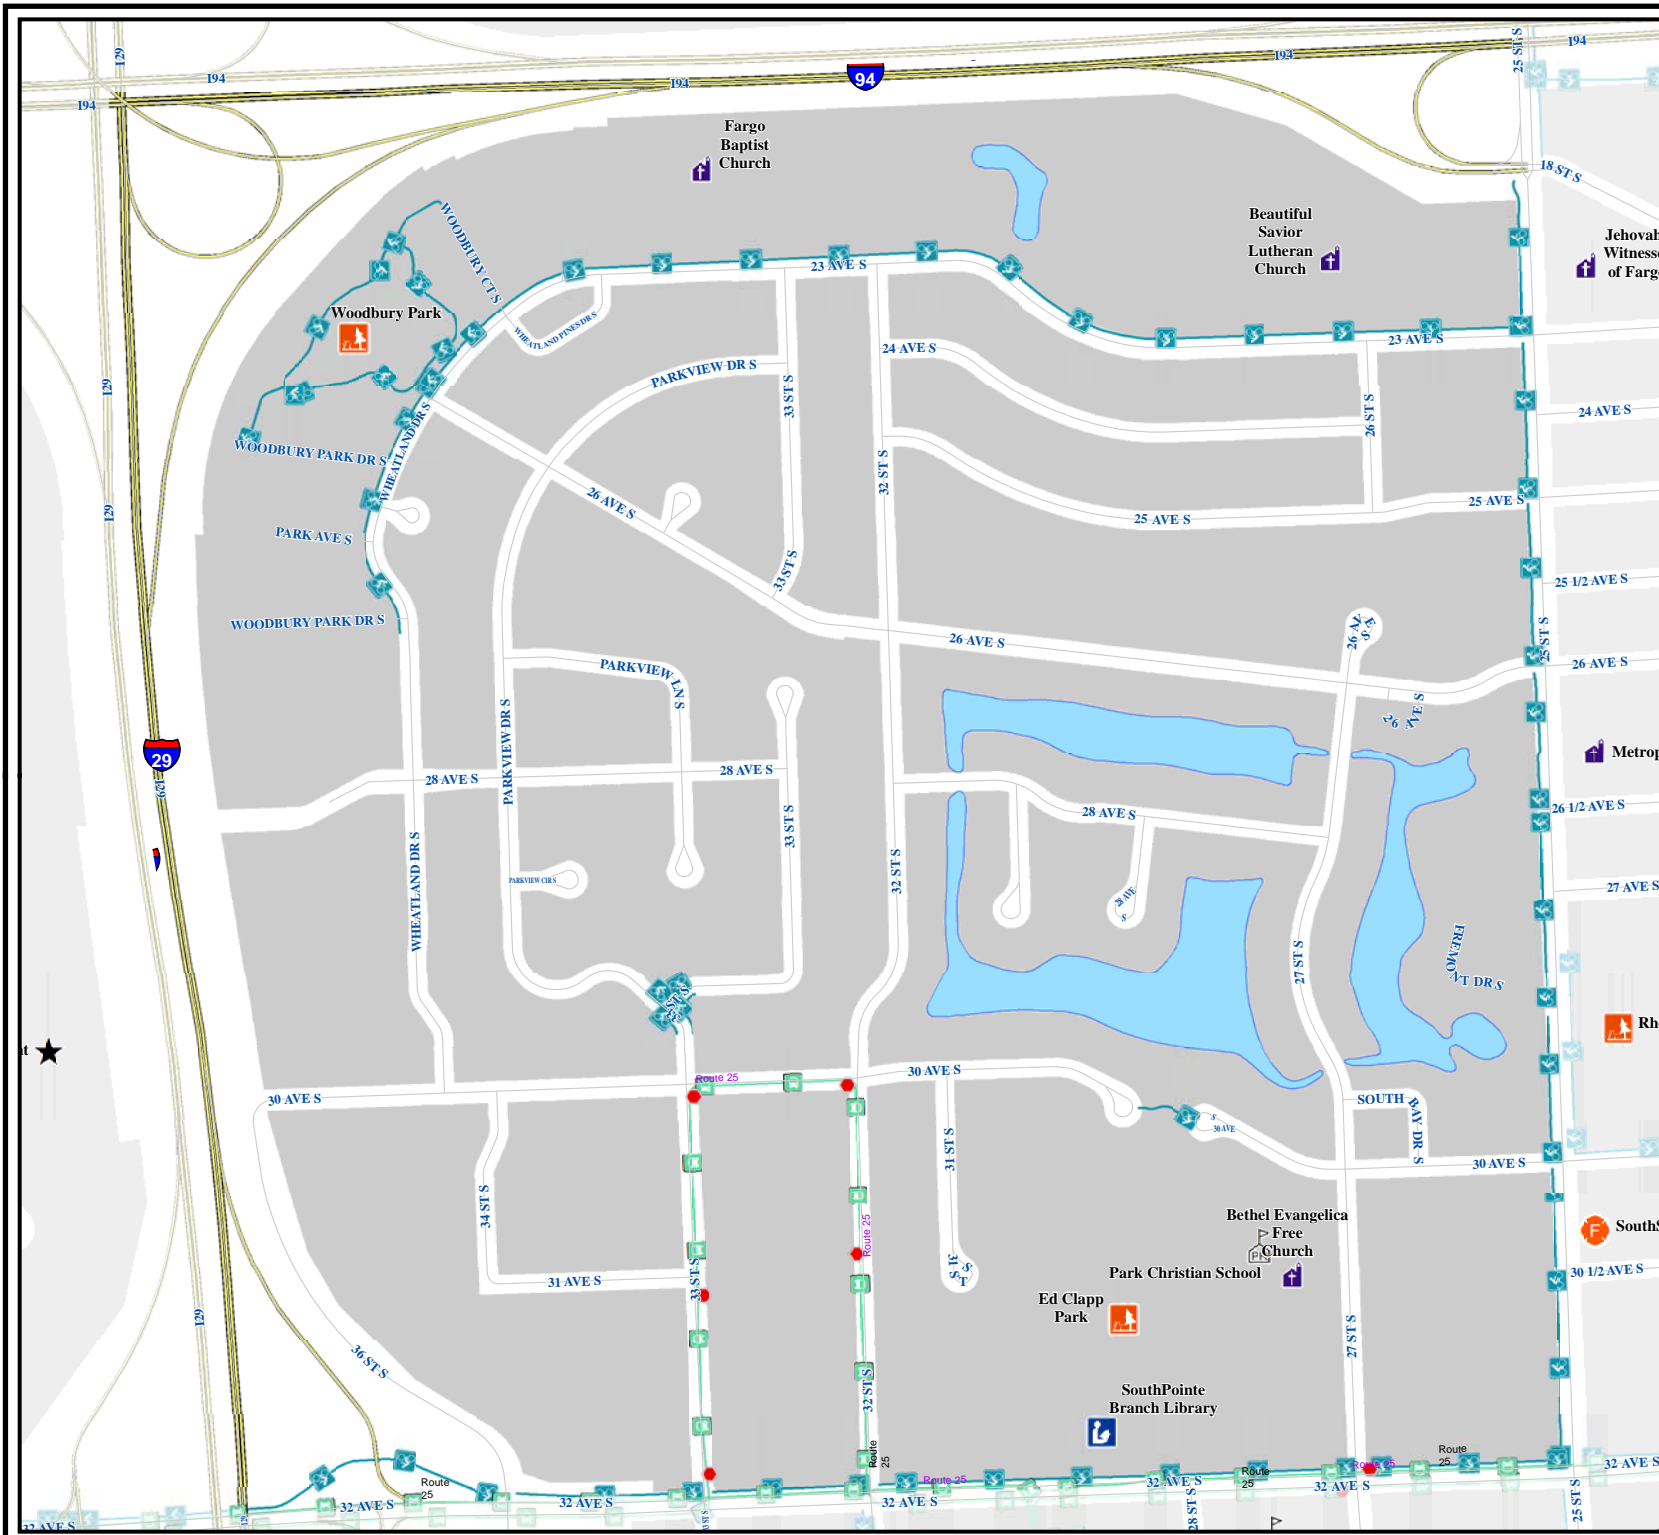

Legend

- Public Pre School
- Elementary School
- Middle School
- High School
- Private School
- College
- Church
- Cemetery
- Golf Course
- Park
- Public Swimming Pool
- Recreation Trail
- Bike Path
- Area Attraction
- Event Center
- Fire Station
- Government Building
- Hospital
- Library
- Police Station
- Sports Complex
- Transportation
- MAT Bus Stop
- MAT Bus Route
- Railroad
- Airport
- Interstate
- Water Feature
- Building Footprint
- Fargo City Limit Line
- Fargo ET Line