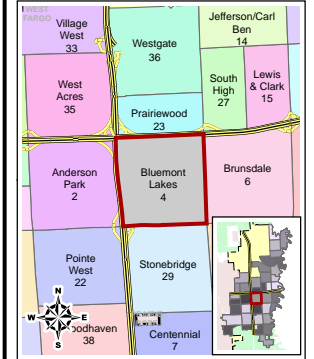

City of Fargo Bluemont Lakes Neighborhood Index Sheet #4