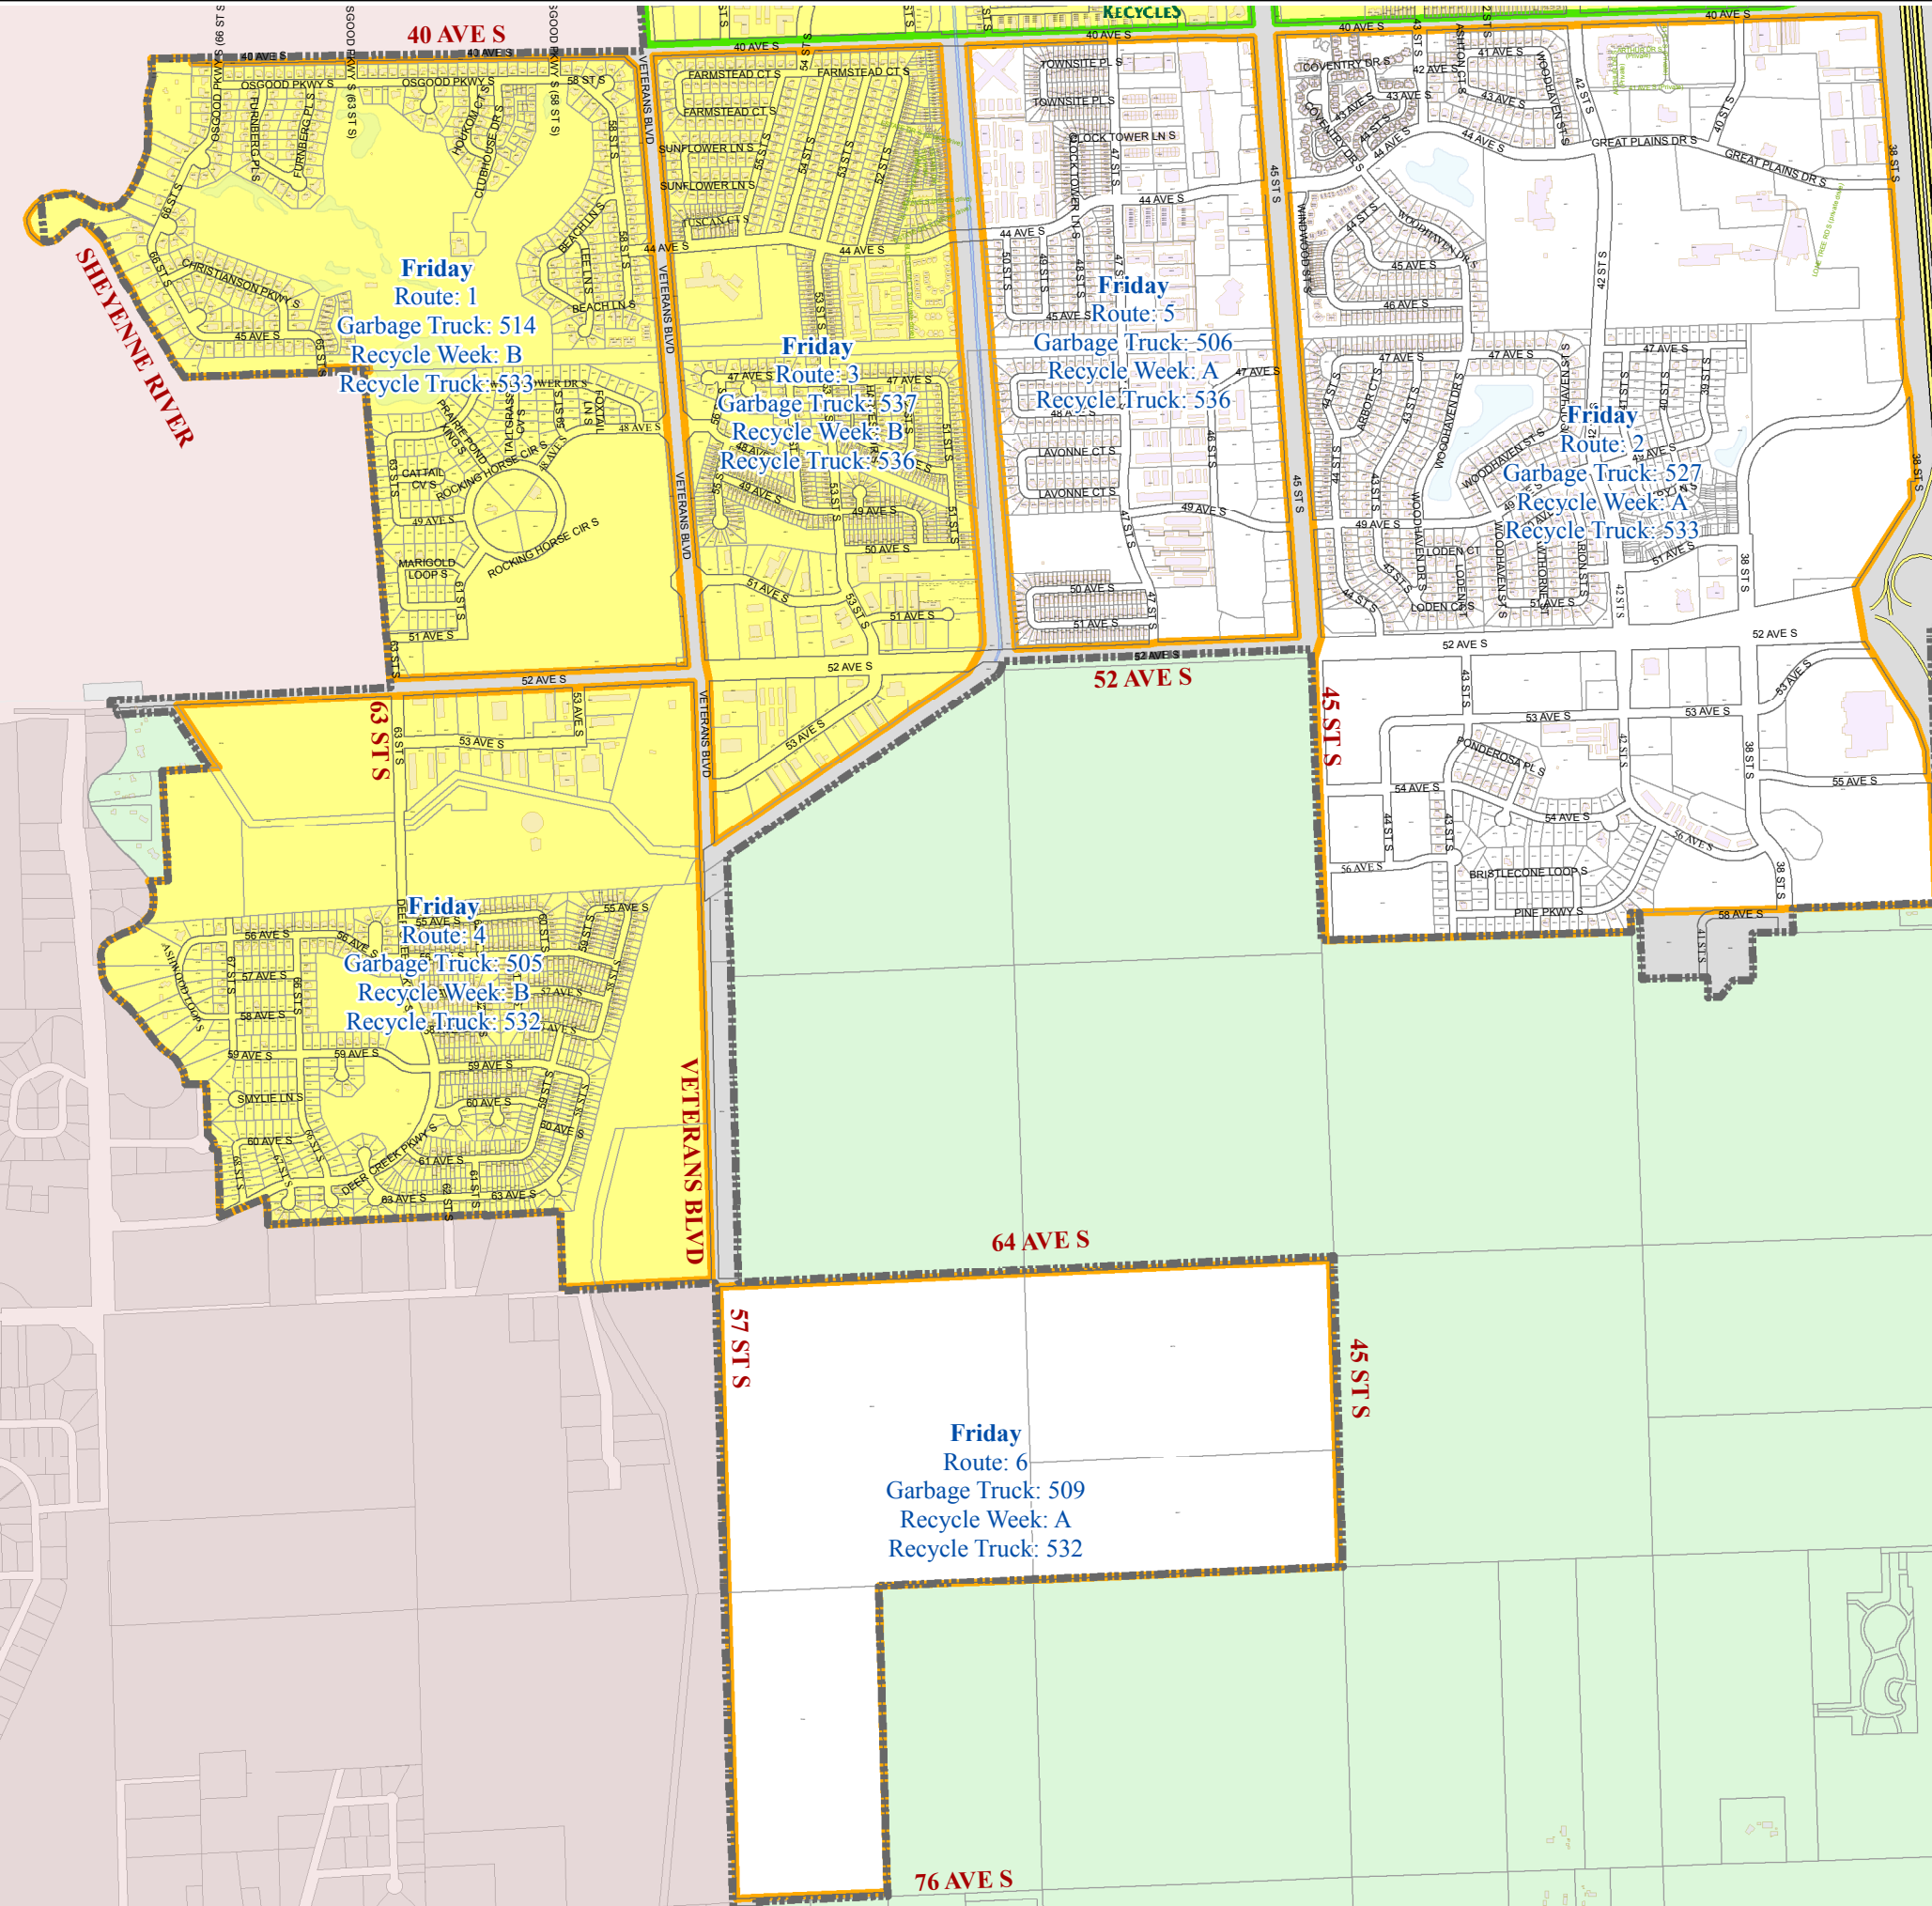

CITY OF FARGO

Residential Curbside Recycling Collection Day

Friday
Thursday

Legend

- Railroad
- Interstate
- Building Footprint
- Fargo City Limit
- Water Feature
- Fargo Parcel
- ET Parcel

Recycling Schedule

Denotes Recycling Site. Verify items that can be recycled at each site.

- "A" Week
- "B" Week

Garbage Collection Day

- Monday
- Tuesday
- Wednesday
- Thursday
- Friday

Shaded areas are not included in the City of Fargo garbage collection route.

Friday
Route: 1
Garbage Truck: 514
Recycle Week: B
Recycle Truck: 533

Friday
Route: 3
Garbage Truck: 537
Recycle Week: B
Recycle Truck: 536

Friday
Route: 5
Garbage Truck: 506
Recycle Week: A
Recycle Truck: 536

Friday
Route: 2
Garbage Truck: 527
Recycle Week: A
Recycle Truck: 533

Friday
Route: 4
Garbage Truck: 505
Recycle Week: B
Recycle Truck: 532

Friday
Route: 6
Garbage Truck: 509
Recycle Week: A
Recycle Truck: 532

Thursday
Route: 4
Garbage Truck: 505
Recycle Week: B
Recycle Truck: 536

Thursday
Route: 6
Garbage Truck: 509
Recycle Week: B
Recycle Truck: 532