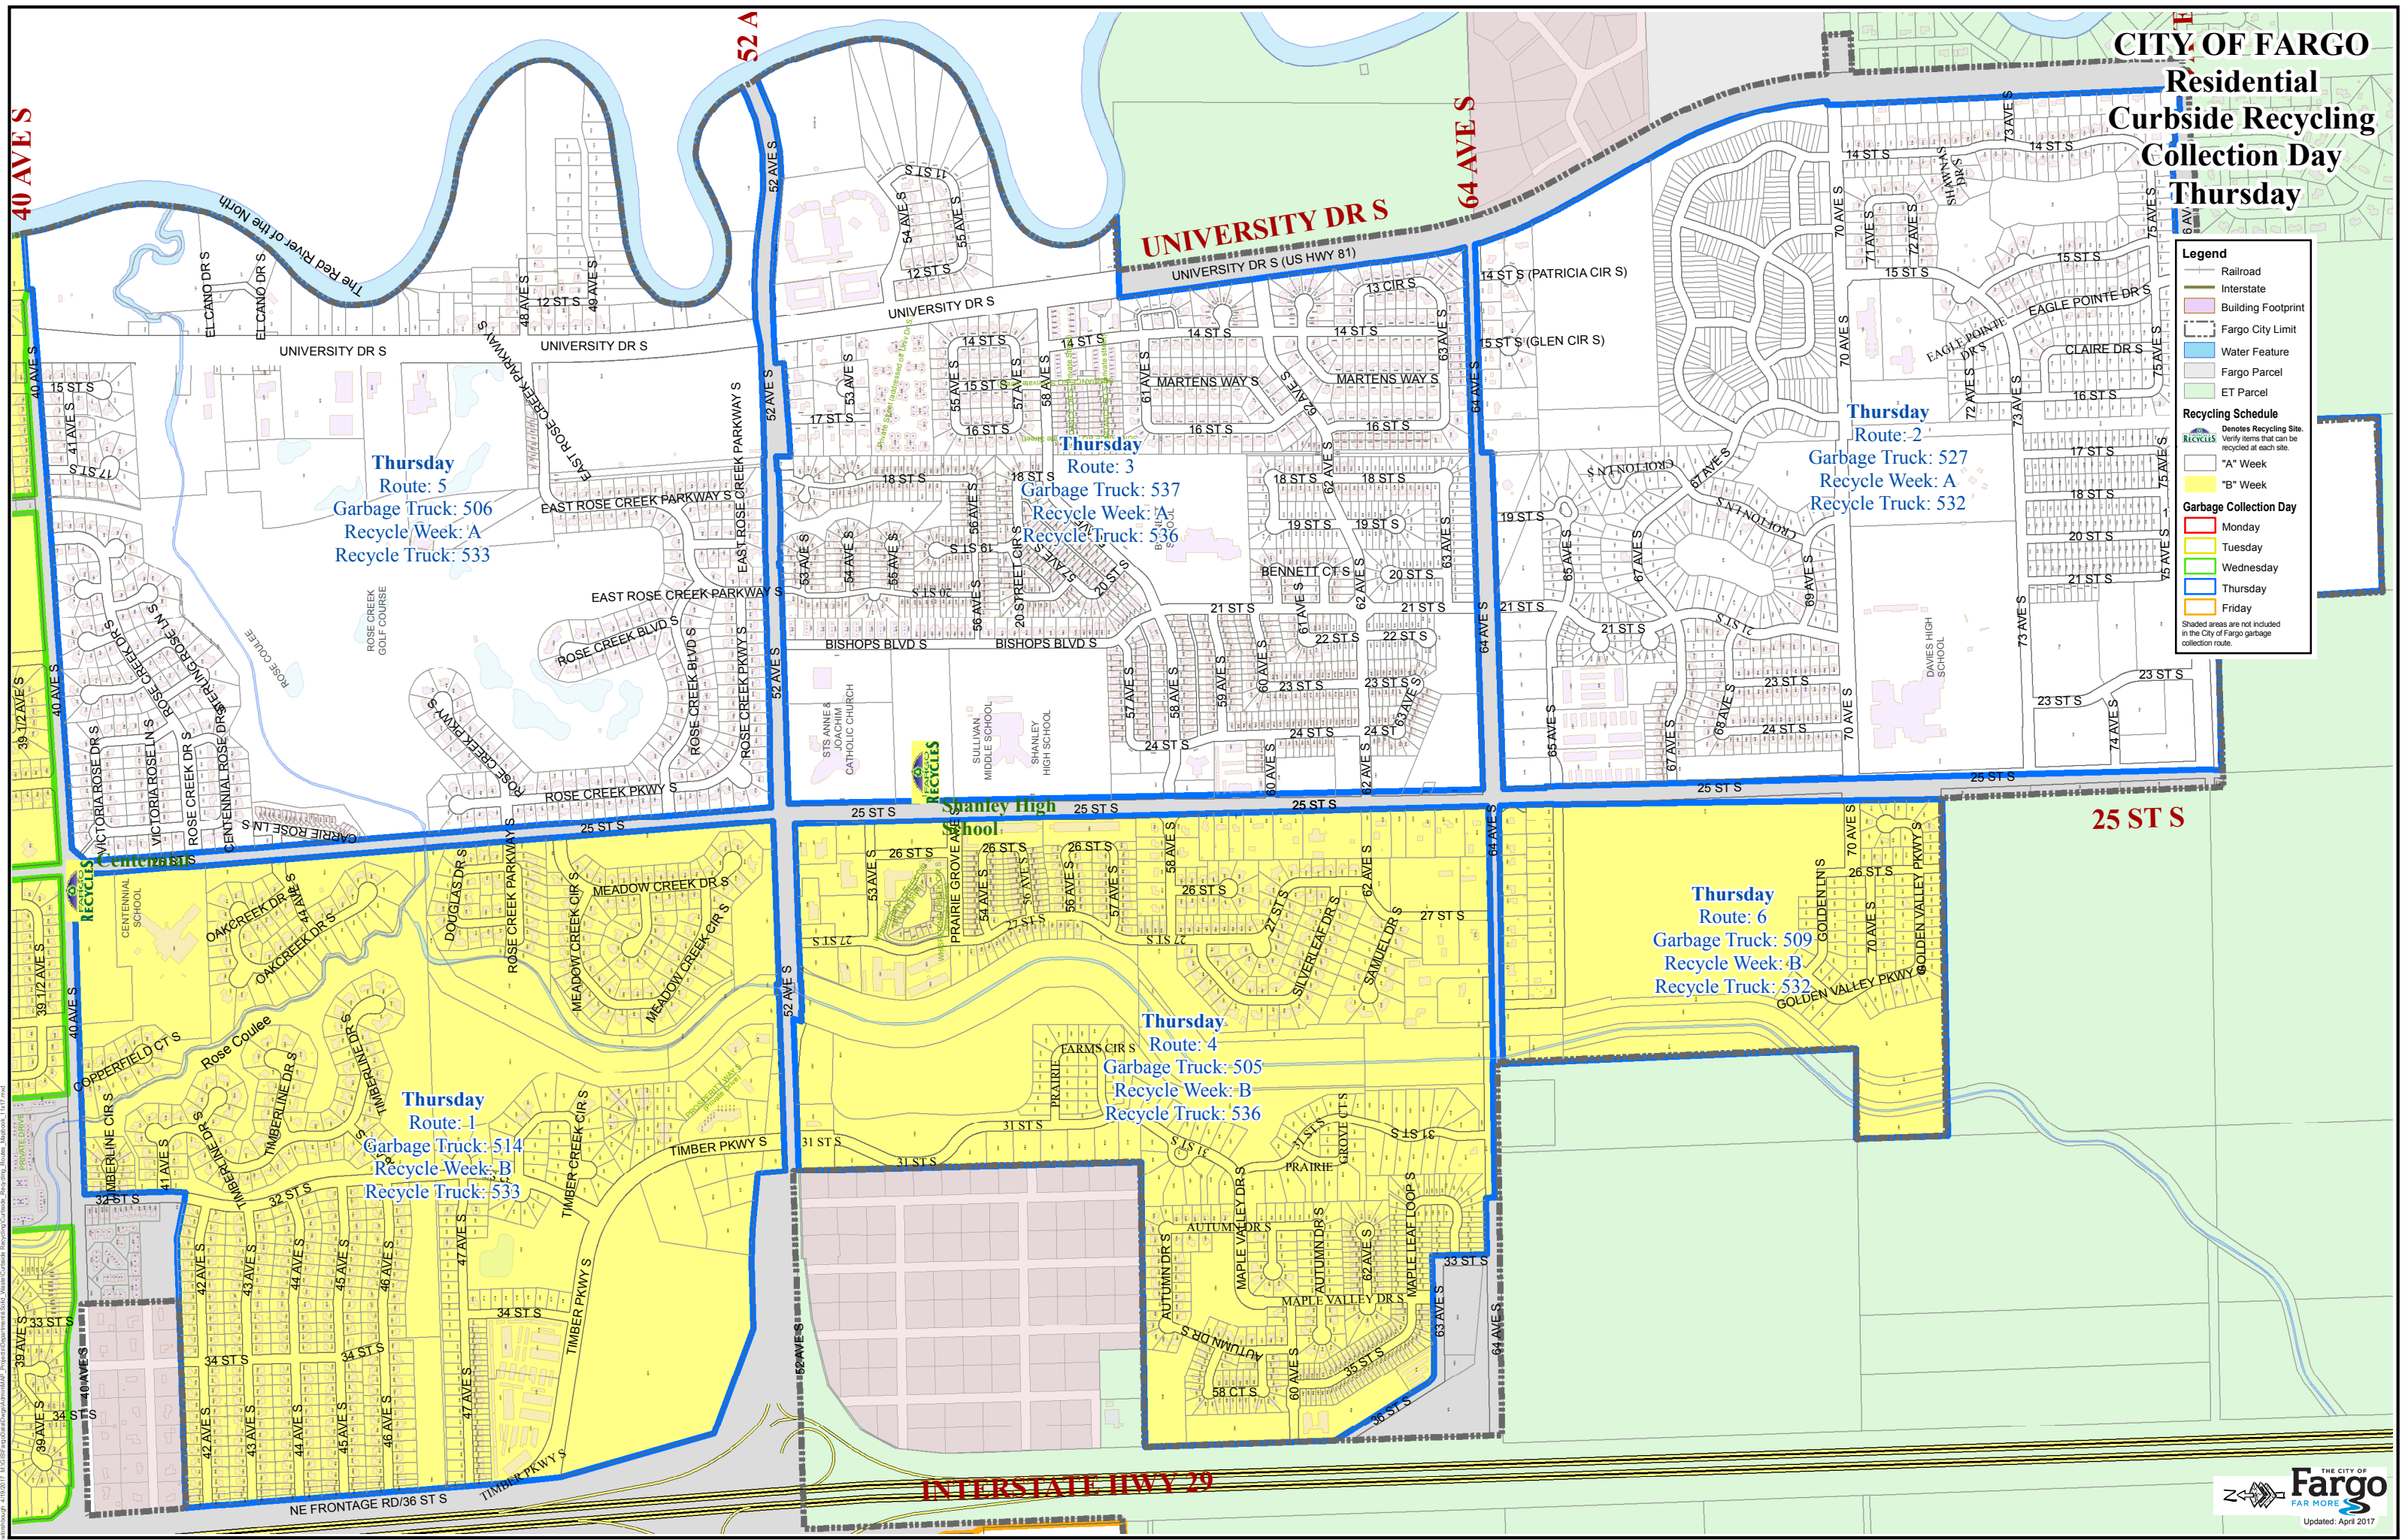

CITY OF FARGO

Residential Curbside Recycling Collection Day

Thursday

Thursday Route: 5
Garbage Truck: 506
Recycle Week: A
Recycle Truck: 533

Thursday Route: 3
Garbage Truck: 537
Recycle Week: A
Recycle Truck: 536

Thursday Route: 2
Garbage Truck: 527
Recycle Week: A
Recycle Truck: 532

Thursday Route: 1
Garbage Truck: 514
Recycle Week: B
Recycle Truck: 533

Thursday Route: 4
Garbage Truck: 505
Recycle Week: B
Recycle Truck: 536

Thursday Route: 6
Garbage Truck: 509
Recycle Week: B
Recycle Truck: 532

Legend

- Railroad
- Interstate
- Building Footprint
- Fargo City Limit
- Water Feature
- Fargo Parcel
- ET Parcel

Recycling Schedule

Denotes Recycling Site. Verify items that can be recycled at each site.

- "A" Week
- "B" Week

Garbage Collection Day

- Monday
- Tuesday
- Wednesday
- Thursday
- Friday

Shaded areas are not included in the City of Fargo garbage collection route.