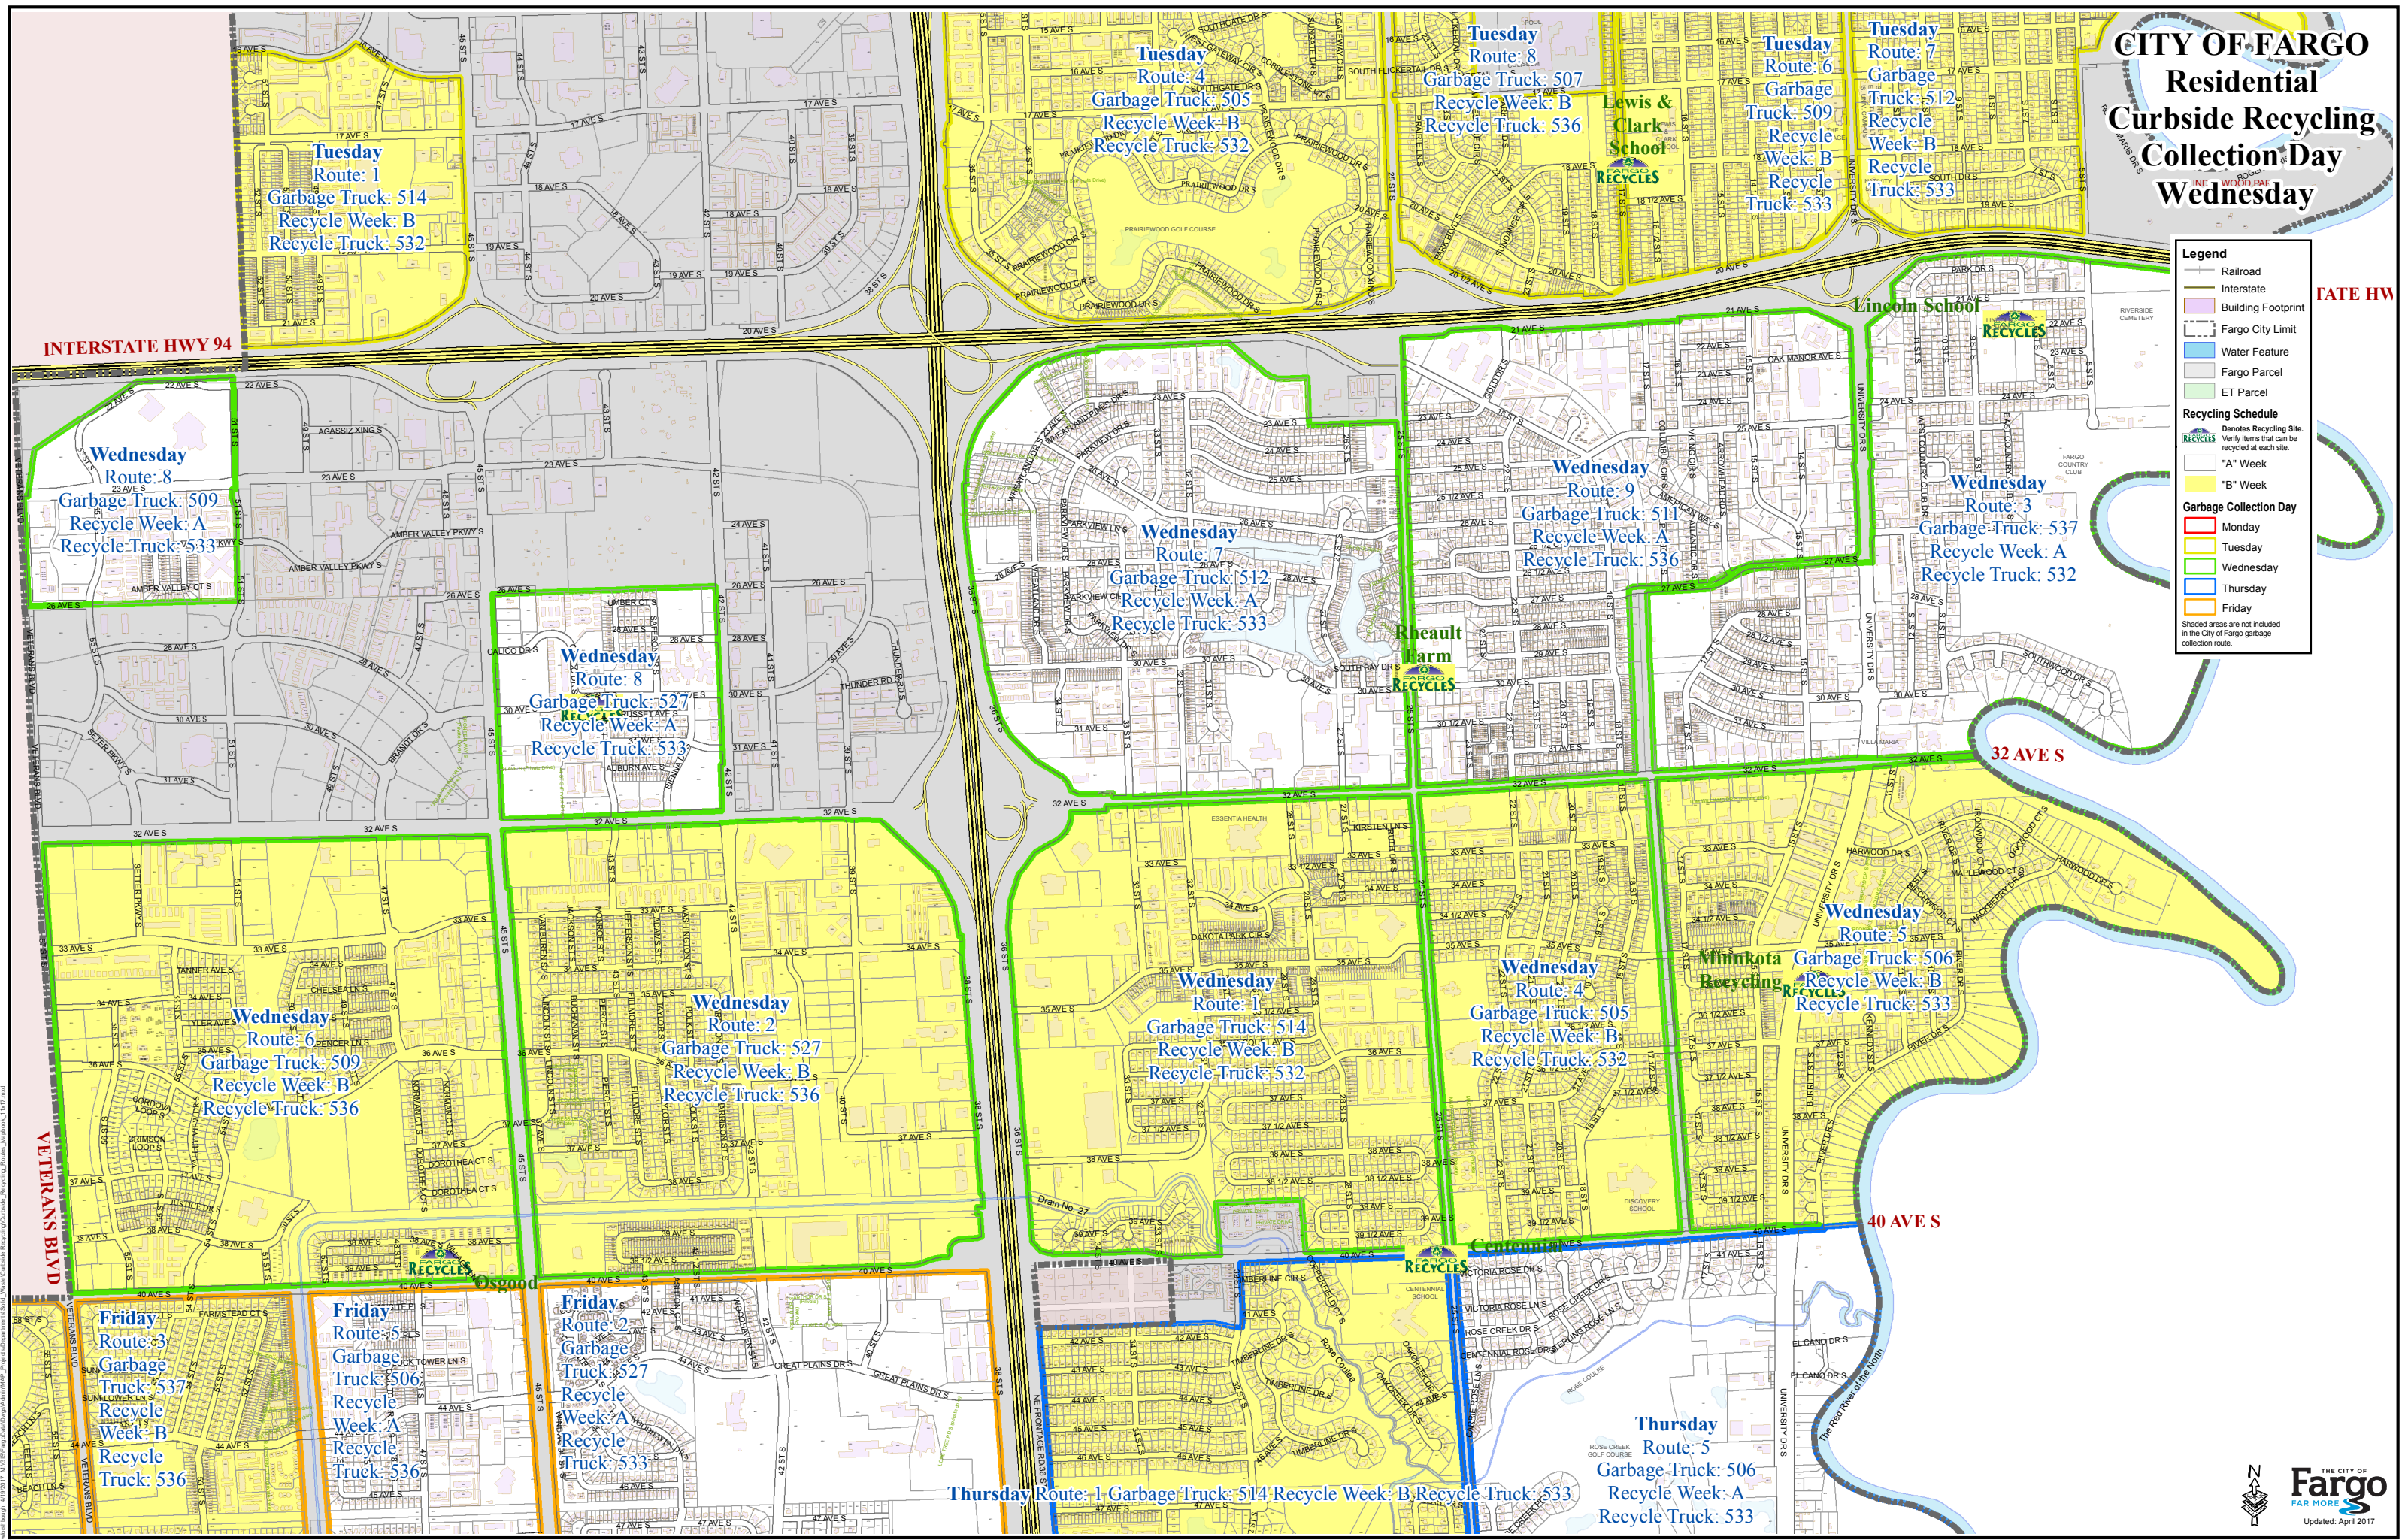

Wednesday

Legend

- Railroad
- Interstate
- Building Footprint
- Fargo City Limit
- Water Feature
- Fargo Parcel
- ET Parcel

Recycling Schedule

- Denotes Recycling Site. Verify items that can be recycled at each site.
- "A" Week
- "B" Week