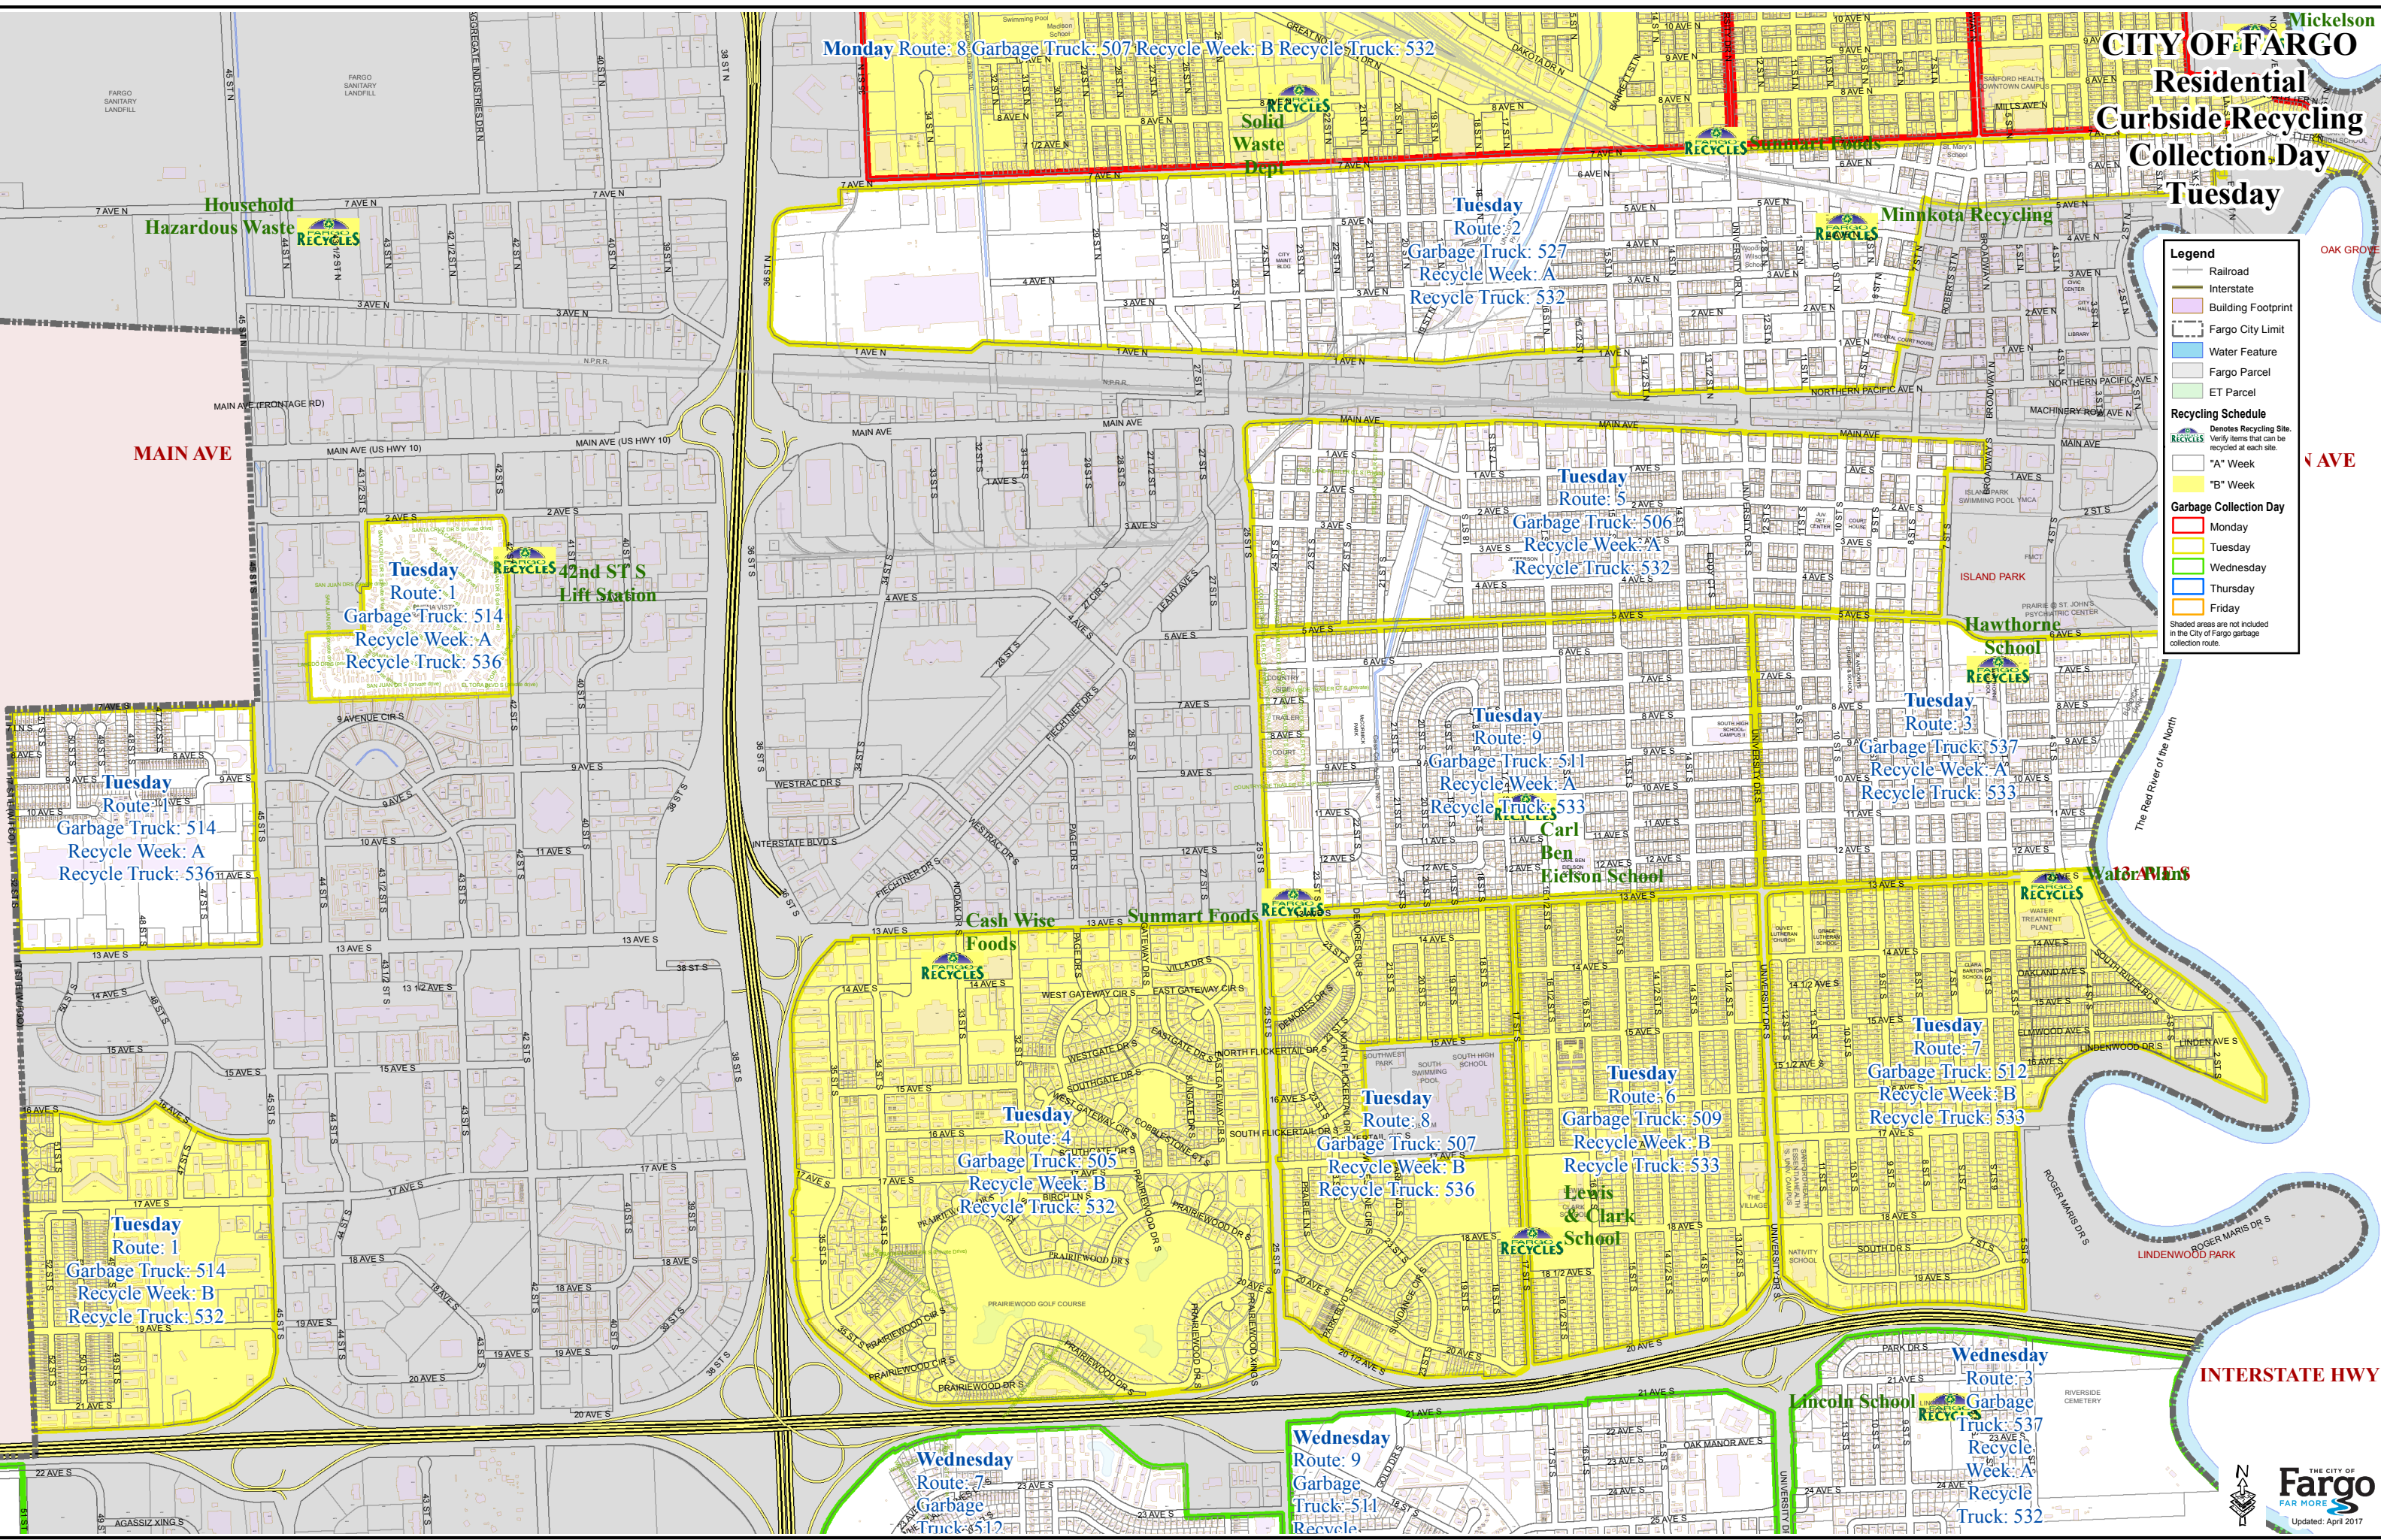

Denotes Recycling Site. Verify items that can be recycled at each site.

- "A" Week
- "B" Week

Garbage Collection Day

- Monday
- Tuesday
- Wednesday
- Thursday
- Friday

Shaded areas are not included in the City of Fargo garbage collection route.