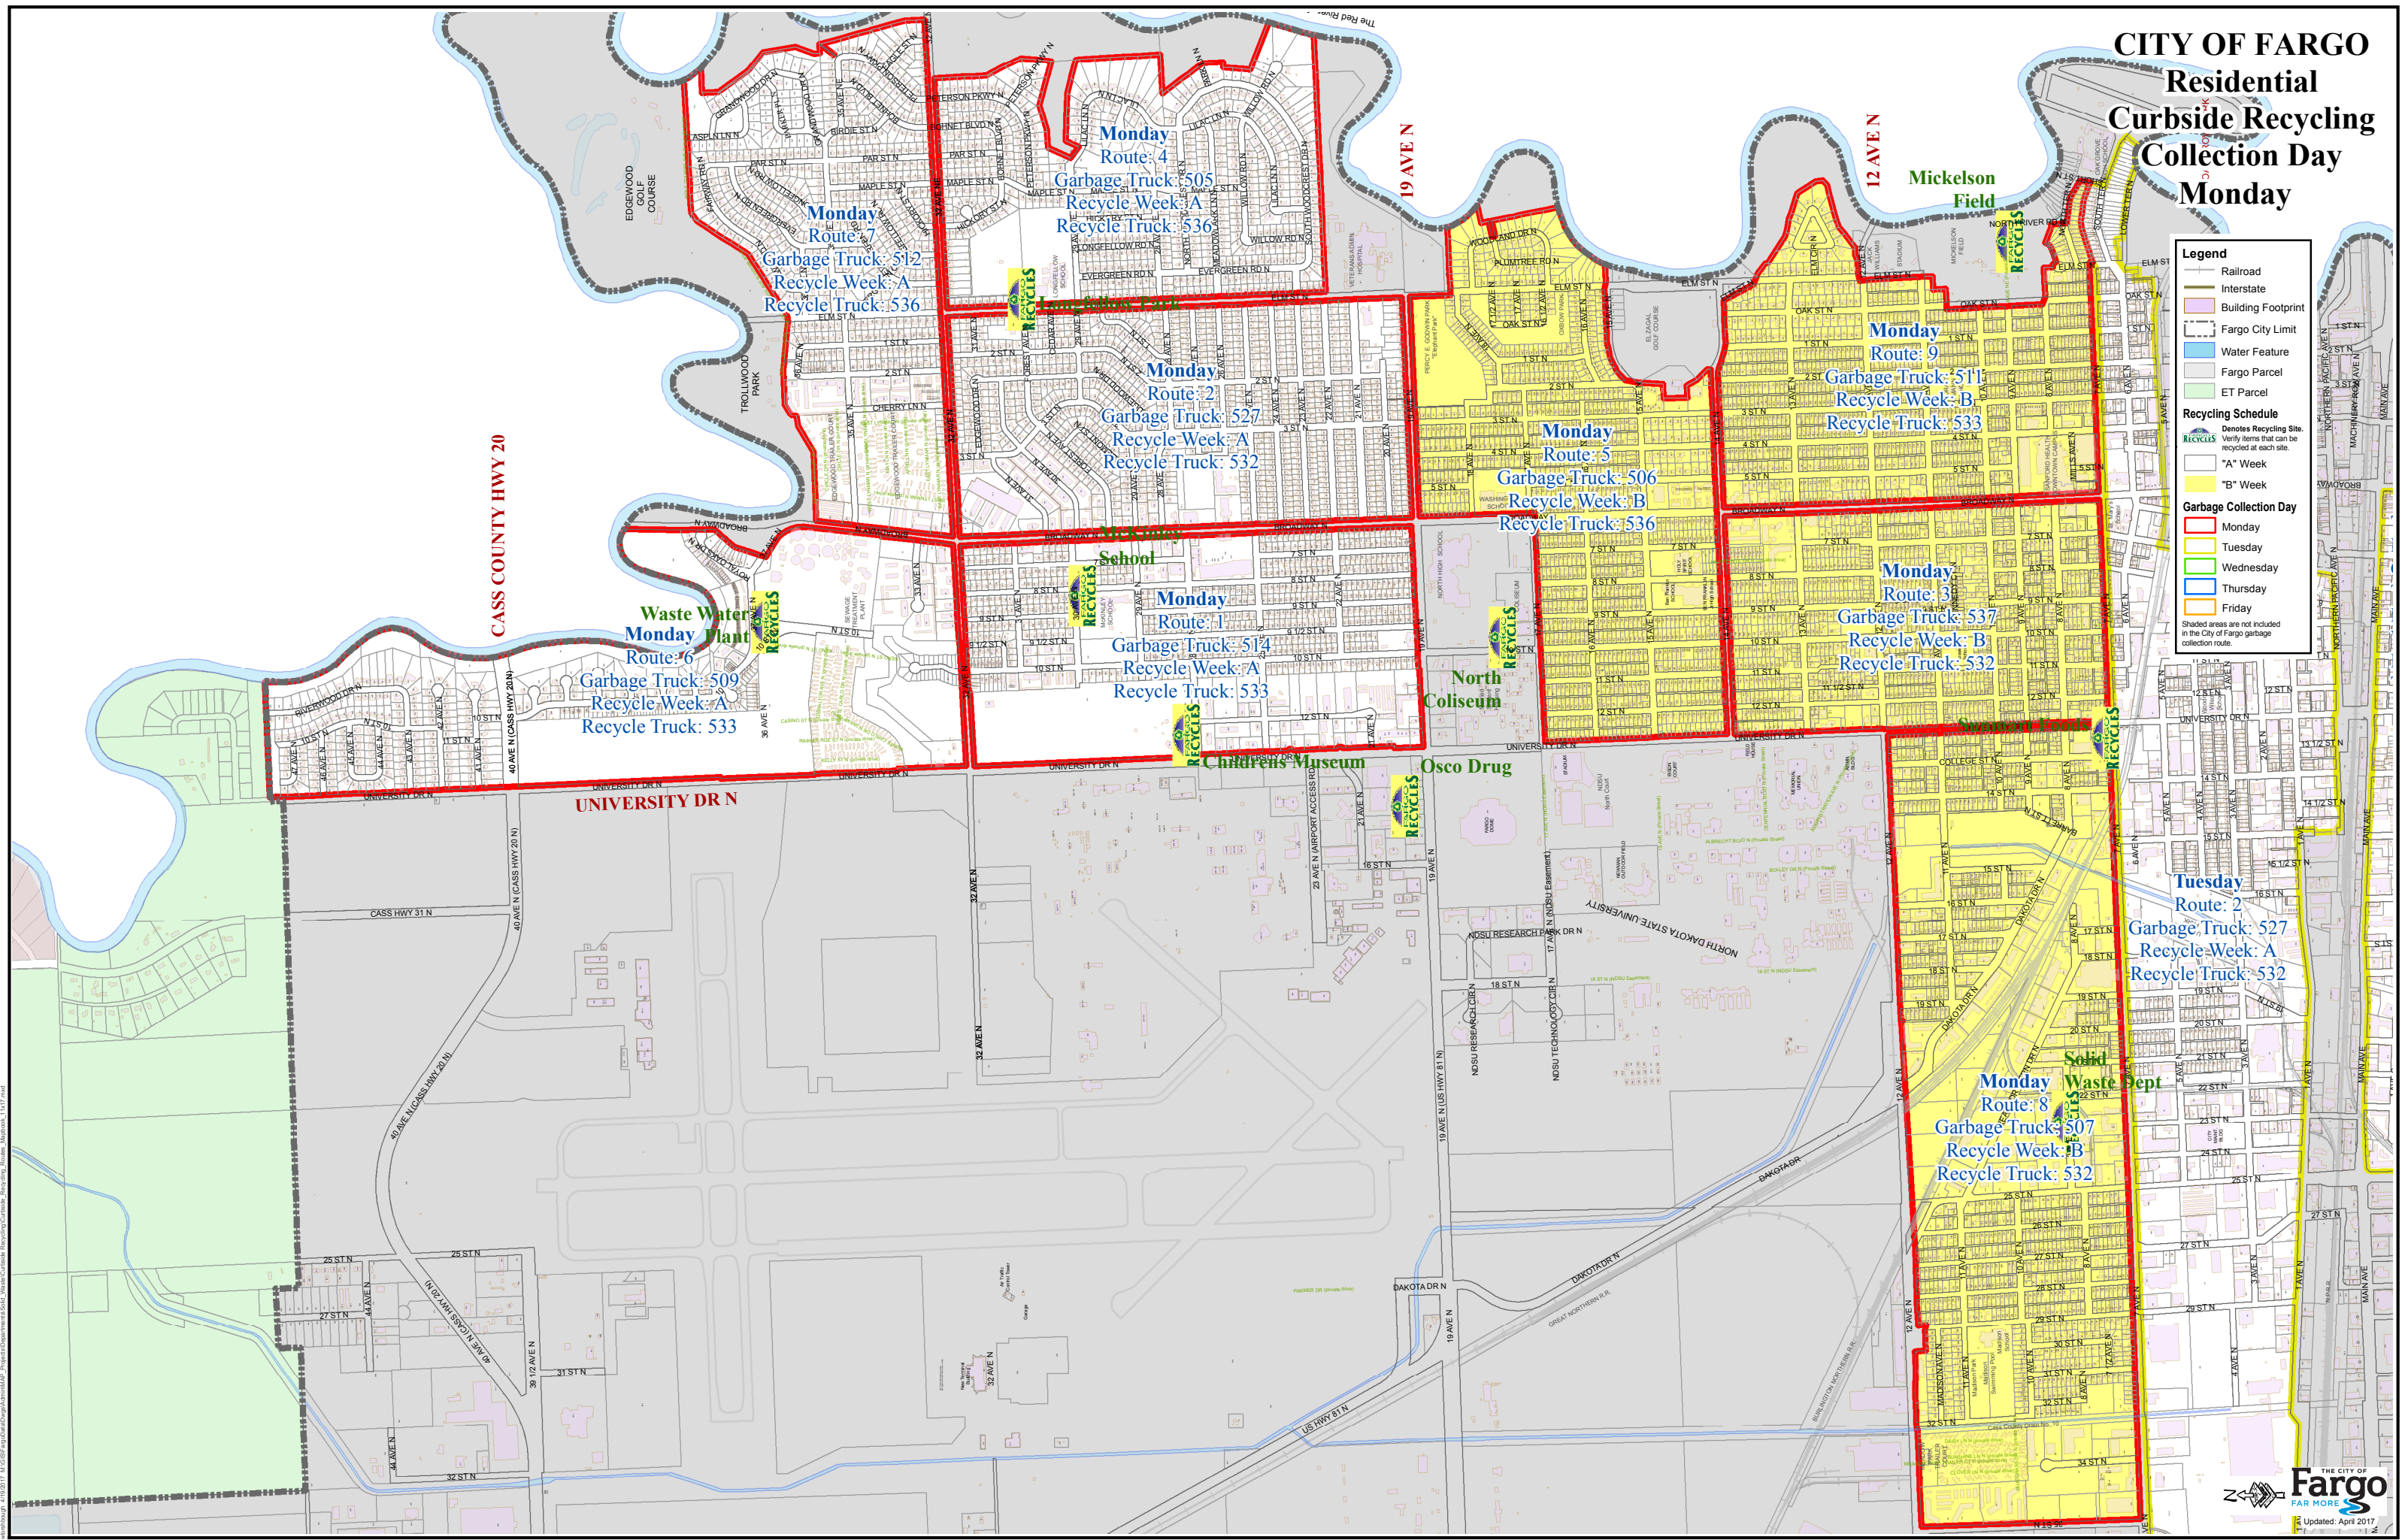

CITY OF FARGO Residential Curbside Recycling Collection Day Monday

Legend

- Railroad
- Interstate
- Building Footprint
- Fargo City Limit
- Water Feature
- Fargo Parcel
- ET Parcel

Recycling Schedule

- Denotes Recycling Site
- Verify items that can be recycled at each site.
- "A" Week
- "B" Week